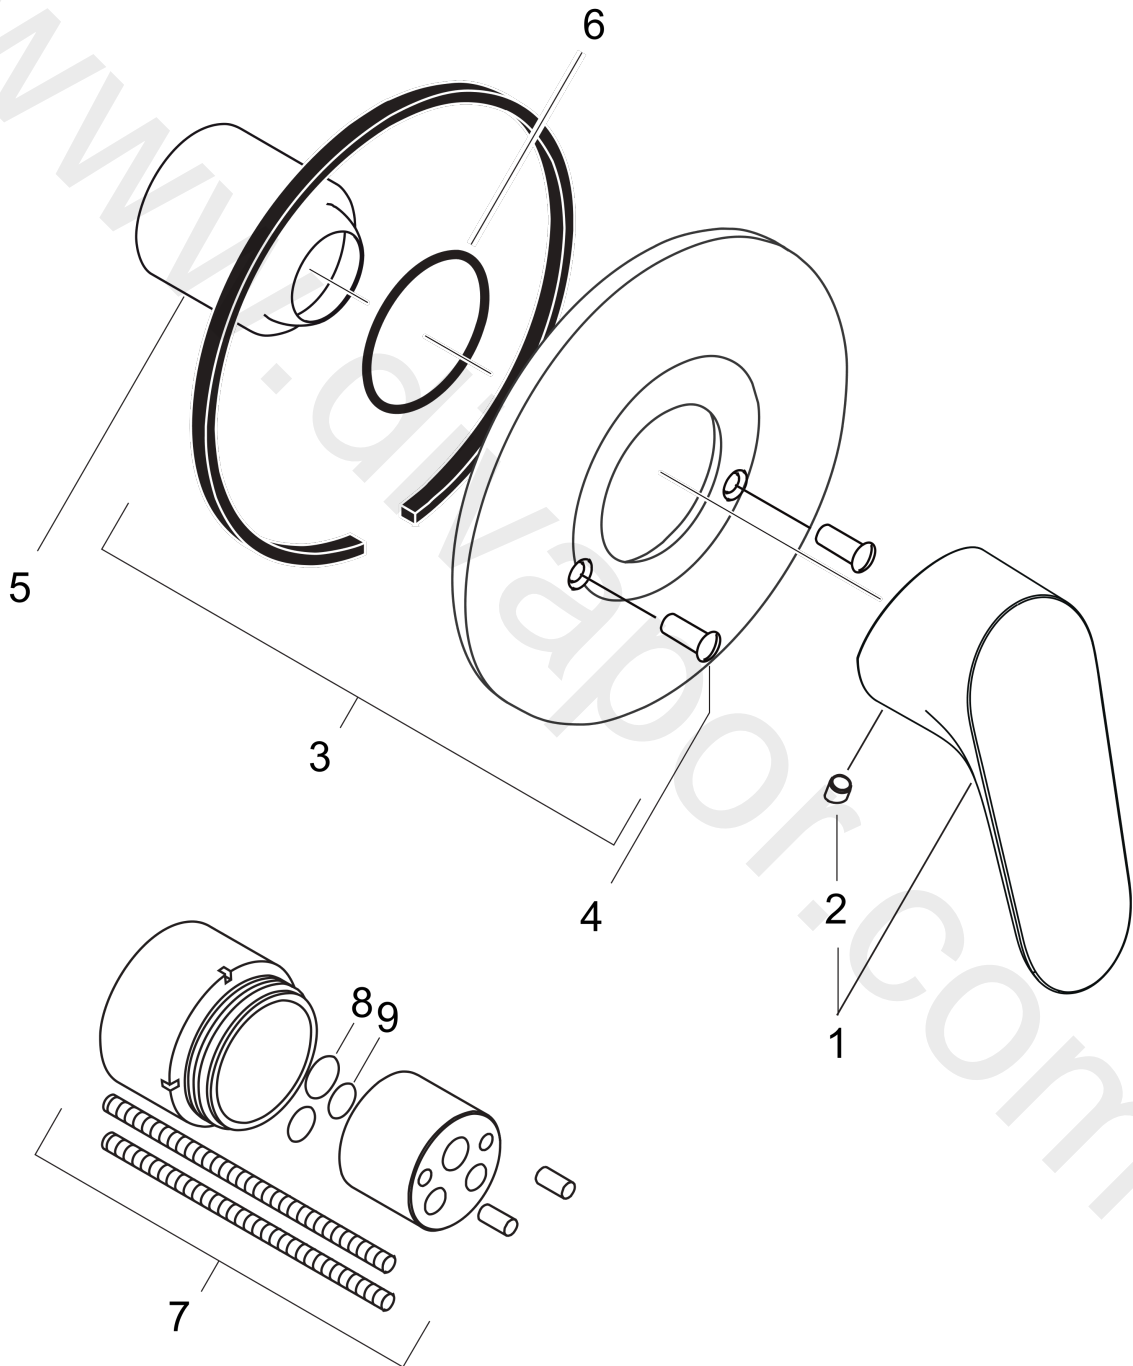

Focus
Shower mixer set for concealed installation
 Surfaces: Article Number: **31966000**

Exploded Drawing

Year of production: **10/08 - 03/15**

Focus

Shower mixer set for concealed installation

Surfaces: Article Number: **31966000**

Spare part list

Year of production: **10/08 - 03/15**

Pos.	Description	Article Number	Price	PU
1	handle	98532000	£ 35,00	1
2	screw cover	96338000	£ 3,30	1
3	escutcheon Ø 150 mm	96555000	£ 64,00	1
4	hollow screw	96065000	£ 6,10	1
5	flange	96348000	£ 13,30	1
6	O-Ring 48x3	95508000	£ 3,30	1
7	extension set 28 mm shower mixer	32698000	£ 137,00	1
8	O-ring 12x1,5	98430000	£ 3,30	1
9	O-ring 10x1,5	98123000	£ 3,30	1
a	base body	13620180	£ 179,00	1