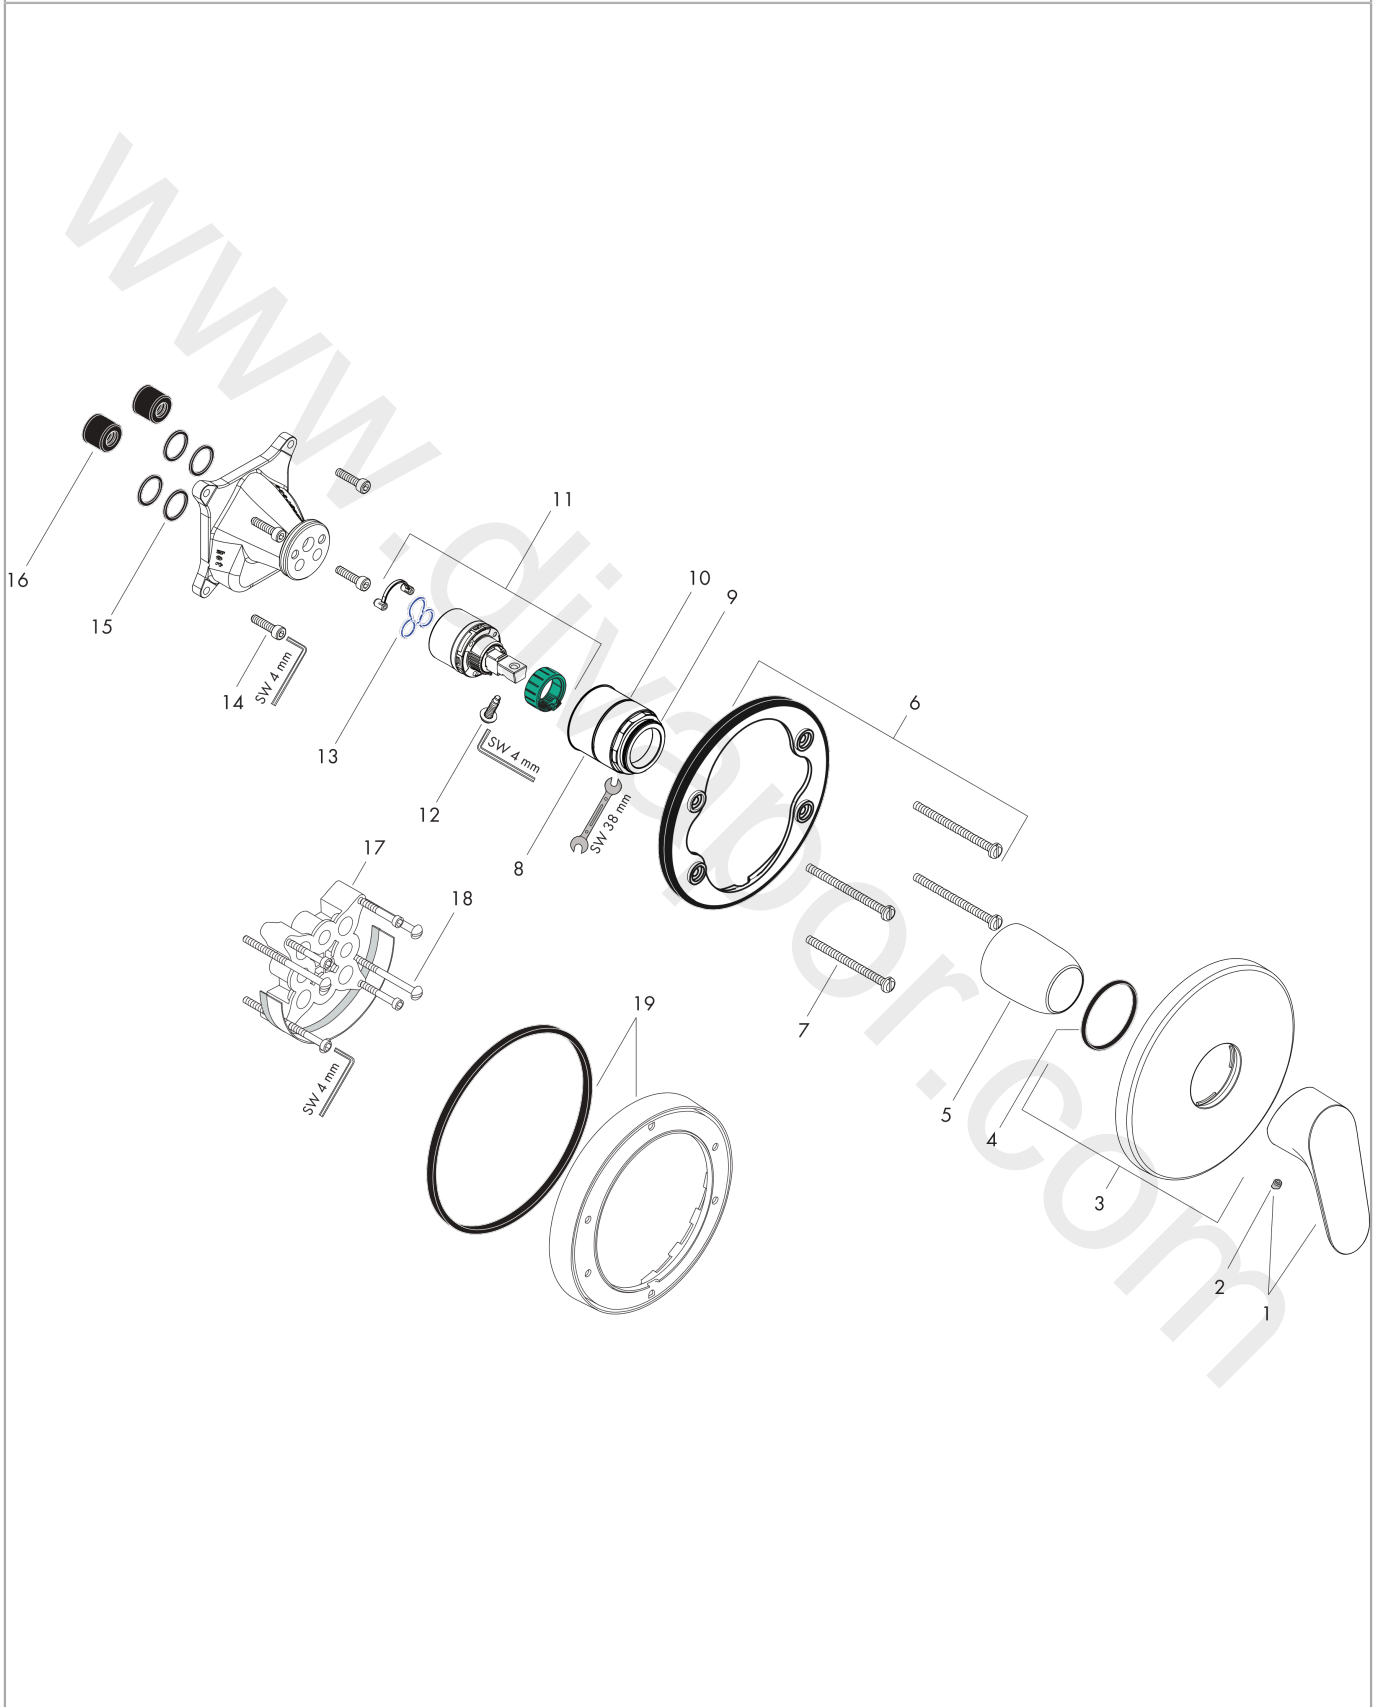

Focus

Single lever shower mixer for concealed installation for iBox universal

Surfaces: Article Number: **31965000**

Exploded Drawing

Year of production: **01/17 - 09/19**

Focus

Single lever shower mixer for concealed installation for iBox universal

Surfaces: Article Number: **31965000**

Spare part list

Year of production: 01/17 - 09/19

Pos.	Description	Article Number	Price	PU
1	handle	98532000	£ 35,00	1
2	screw cover	96338000	£ 3,30	1
3	escutcheon Ø 150 mm	98792000	£ 64,00	1
4	O-ring 43x3	98418000	£ 3,30	1
5	sleeve	98790000	£ 35,00	1
6	holder for escutcheon	98793000	£ 43,00	1
7	set of fixing screws	96454000	£ 9,00	1
8	nut	98796000	£ 43,00	1
9	O-ring 30x1,5	98433000	£ 3,30	1
10	O-ring 39x1,5	98400000	£ 3,30	1
11	cartridge, assy	92730000	£ 35,00	1
12	locking screw for handle	95140000	£ 6,10	1
13	seal	95008000	£ 9,00	1
14	set of screws	96525000	£ 9,00	1
15	O-ring 16x2	98133000	£ 3,30	1
16	noise reduction	94073000	£ 25,00	1
17	extension 25 mm	13595000	£ 75,00	1
18	set of fixing screws	97747000	£ 3,30	1
19	extension 22 mm (Ø 150 mm)	13597000	£ 72,00	1
a	concealed item	01800180	£ 163,00	1
b	adapter for exchanged connections	93181000	£ 275,00	1
c	fixation set	96615000	£ 59,00	1