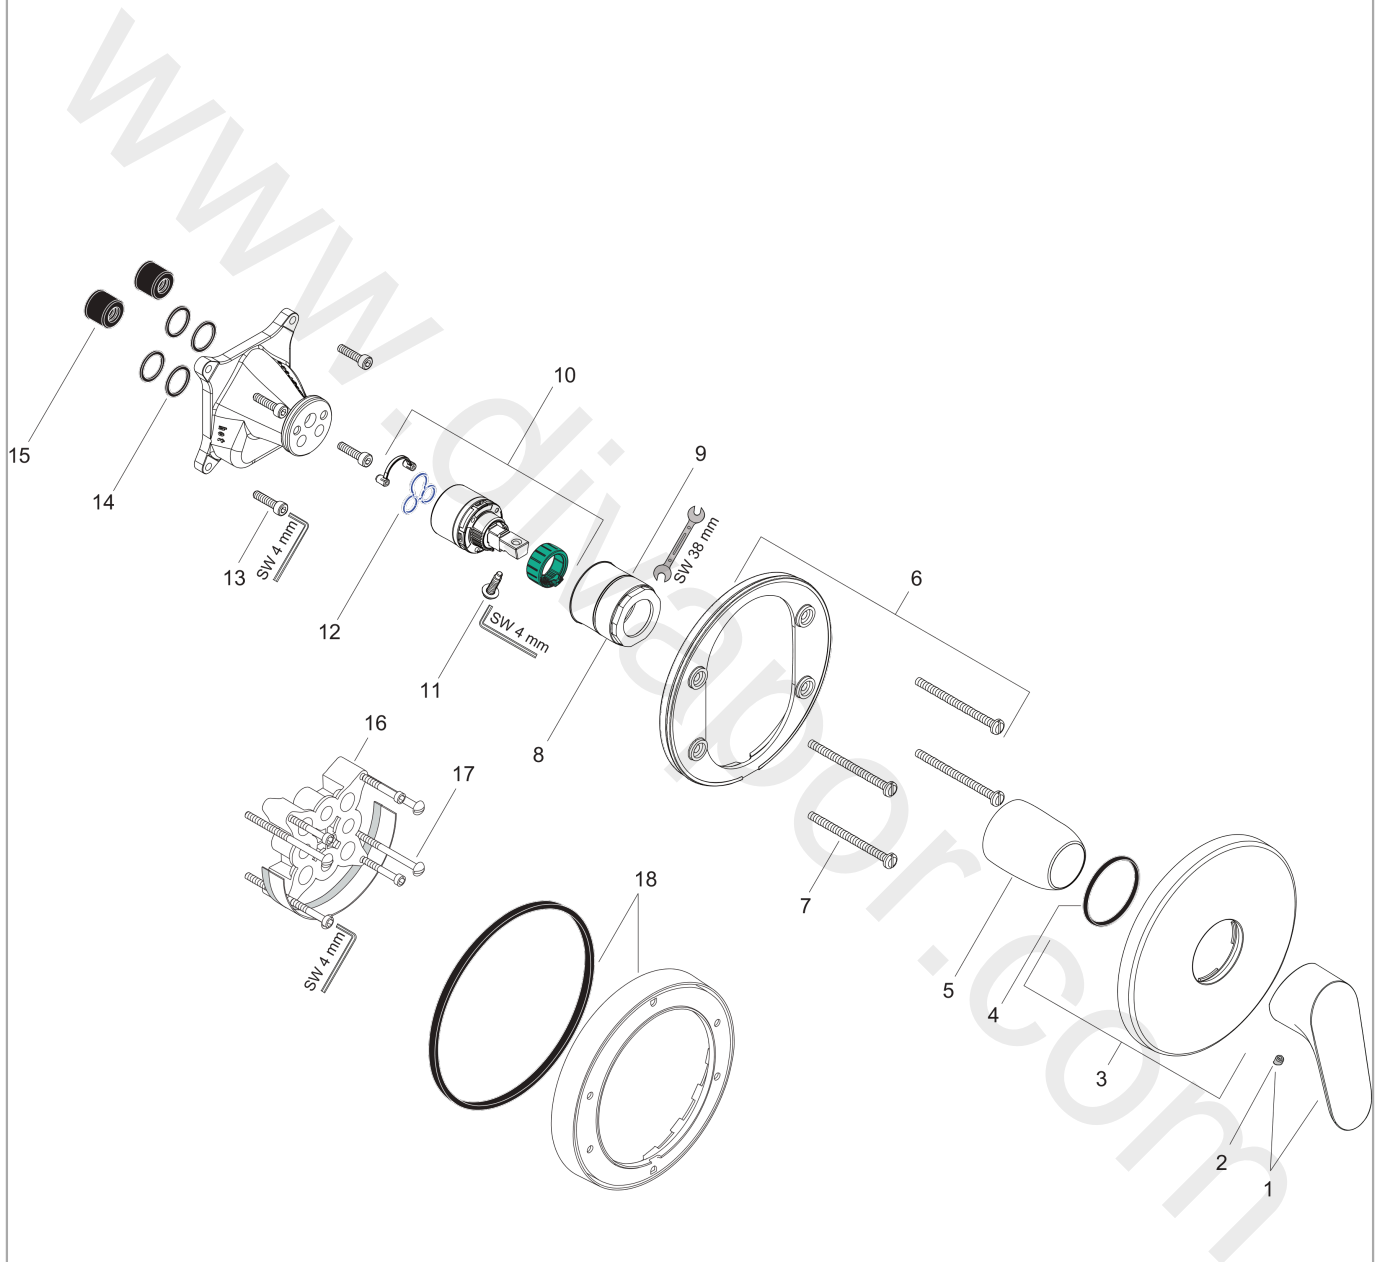

**Focus**

**Single lever shower mixer for concealed installation for iBox universal**

Surfaces: Article Number: **31965000**

**Exploded Drawing**

Year of production: **10/08 - 12/16**

## Focus

**Single lever shower mixer for concealed installation for iBox universal**

Surfaces: Article Number: **31965000**

### Spare part list

Year of production: **10/08 - 12/16**

Pos.	Description	Article Number	Price	PU
1	handle	98532000	£ 35,00	1
2	screw cover	96338000	£ 3,30	1
3	escutcheon Ø 150 mm	98792000	£ 64,00	1
4	O-ring 43x3	98418000	£ 3,30	1
5	sleeve	98790000	£ 35,00	1
6	holder for escutcheon	98793000	£ 43,00	1
7	set of fixing screws	96454000	£ 9,00	1
8	nut	98796000	£ 43,00	1
9	O-ring 43x1,5	98148000	£ 3,30	1
10	cartridge, assy	92730000	£ 35,00	1
11	locking screw for handle	95140000	£ 6,10	1
12	seal	95008000	£ 9,00	1
13	set of screws	96525000	£ 9,00	1
14	O-ring 16x2	98133000	£ 3,30	1
15	noise reduction	94073000	£ 25,00	1
16	extension 25 mm	13595000	£ 75,00	1
17	set of fixing screws	97747000	£ 3,30	1
18	extension 22 mm (Ø 150 mm)	13597000	£ 72,00	1
a	concealed item	01800180	£ 163,00	1
b	conversion kit to escutcheon Ø 170 mm (shower mixer)	95355000	£ 96,00	1