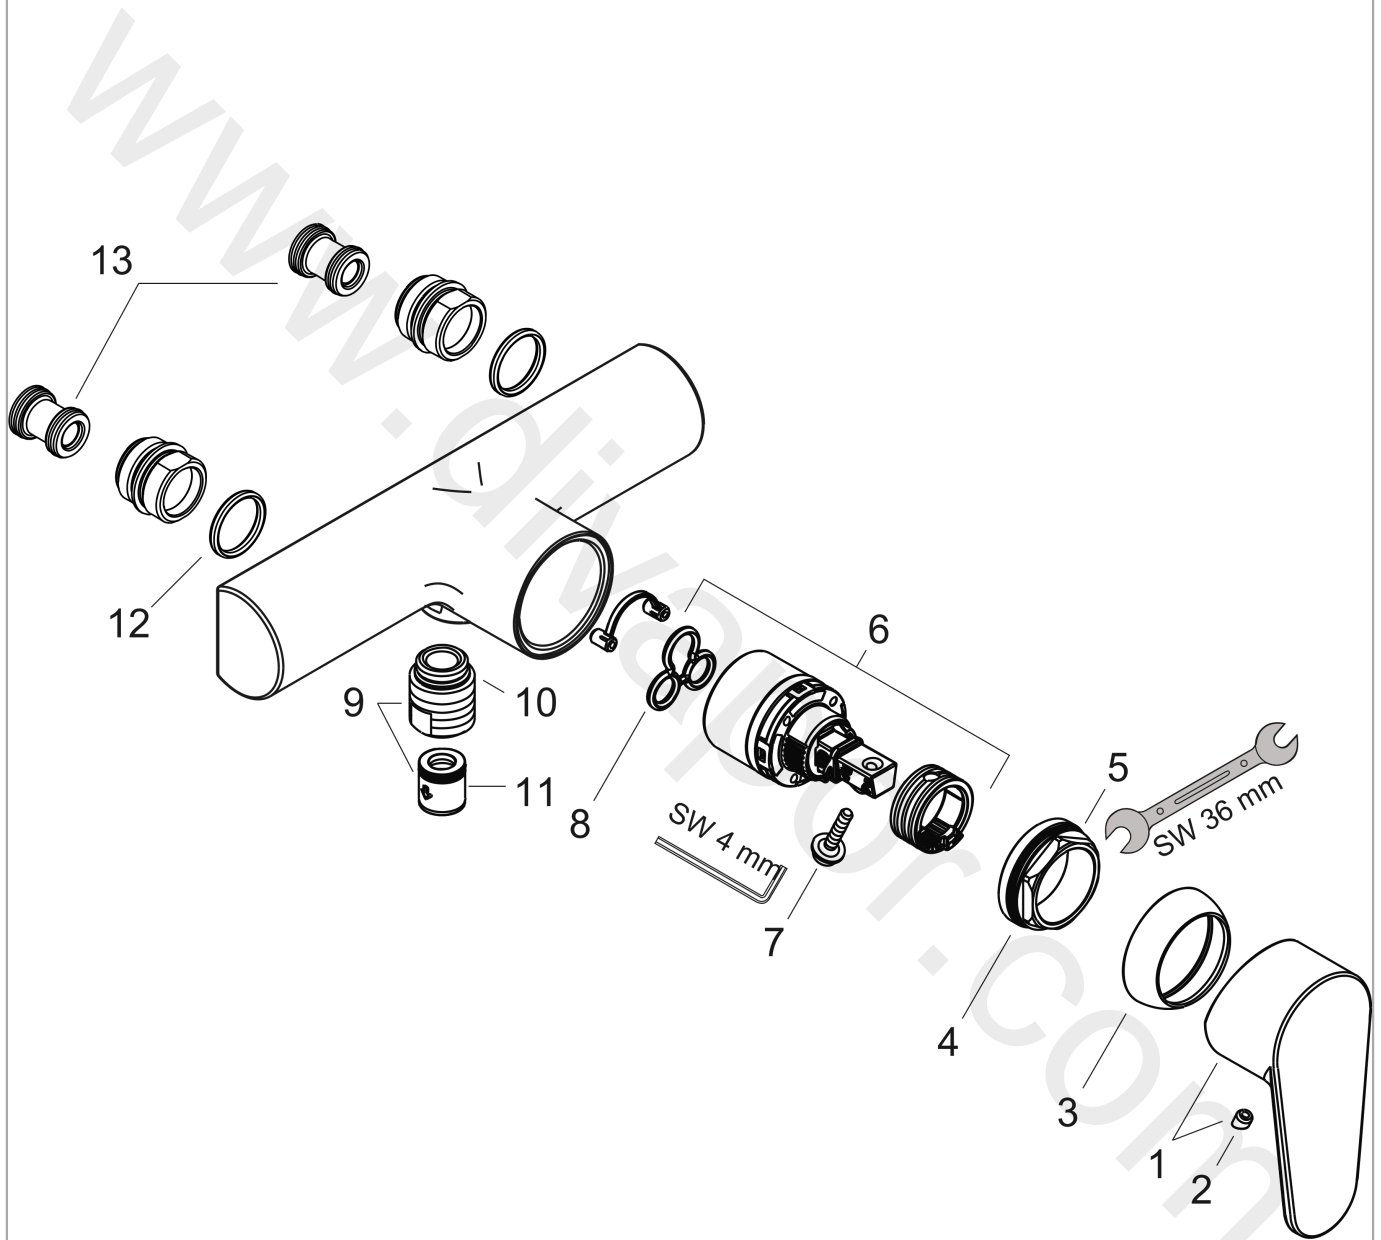

**Focus**

**Single lever shower mixer for exposed installation Switzerland**

Surfaces: Article Number: **31963000**

**Exploded Drawing**

Year of production: **01/14 - 11/17**

**Focus**

**Single lever shower mixer for exposed installation Switzerland**

Surfaces: Article Number: **31963000**

**Spare part list**

Year of production: **01/14 - 11/17**

Pos.	Description	Article Number	Price	PU
1	handle	98532000	£ 35,00	1
2	screw cover	96338000	£ 3,30	1
3	flange	97406000	£ 20,50	1
4	nut	97209000	£ 16,10	1
5	O-ring 36x2	98156000	£ 3,30	1
6	cartridge, assy	92730000	£ 35,00	1
7	locking screw for handle	95140000	£ 6,10	1
8	seal	95008000	£ 9,00	1
9	Hose Connection	96044000	£ 25,00	1
10	O-ring 14x2	98129000	£ 3,30	1
11	set of non return valves DW 15	94074000	£ 16,10	1
12	O-ring 23x3	98142000	£ 3,30	1
13	noise reduction	96429000	£ 6,10	1