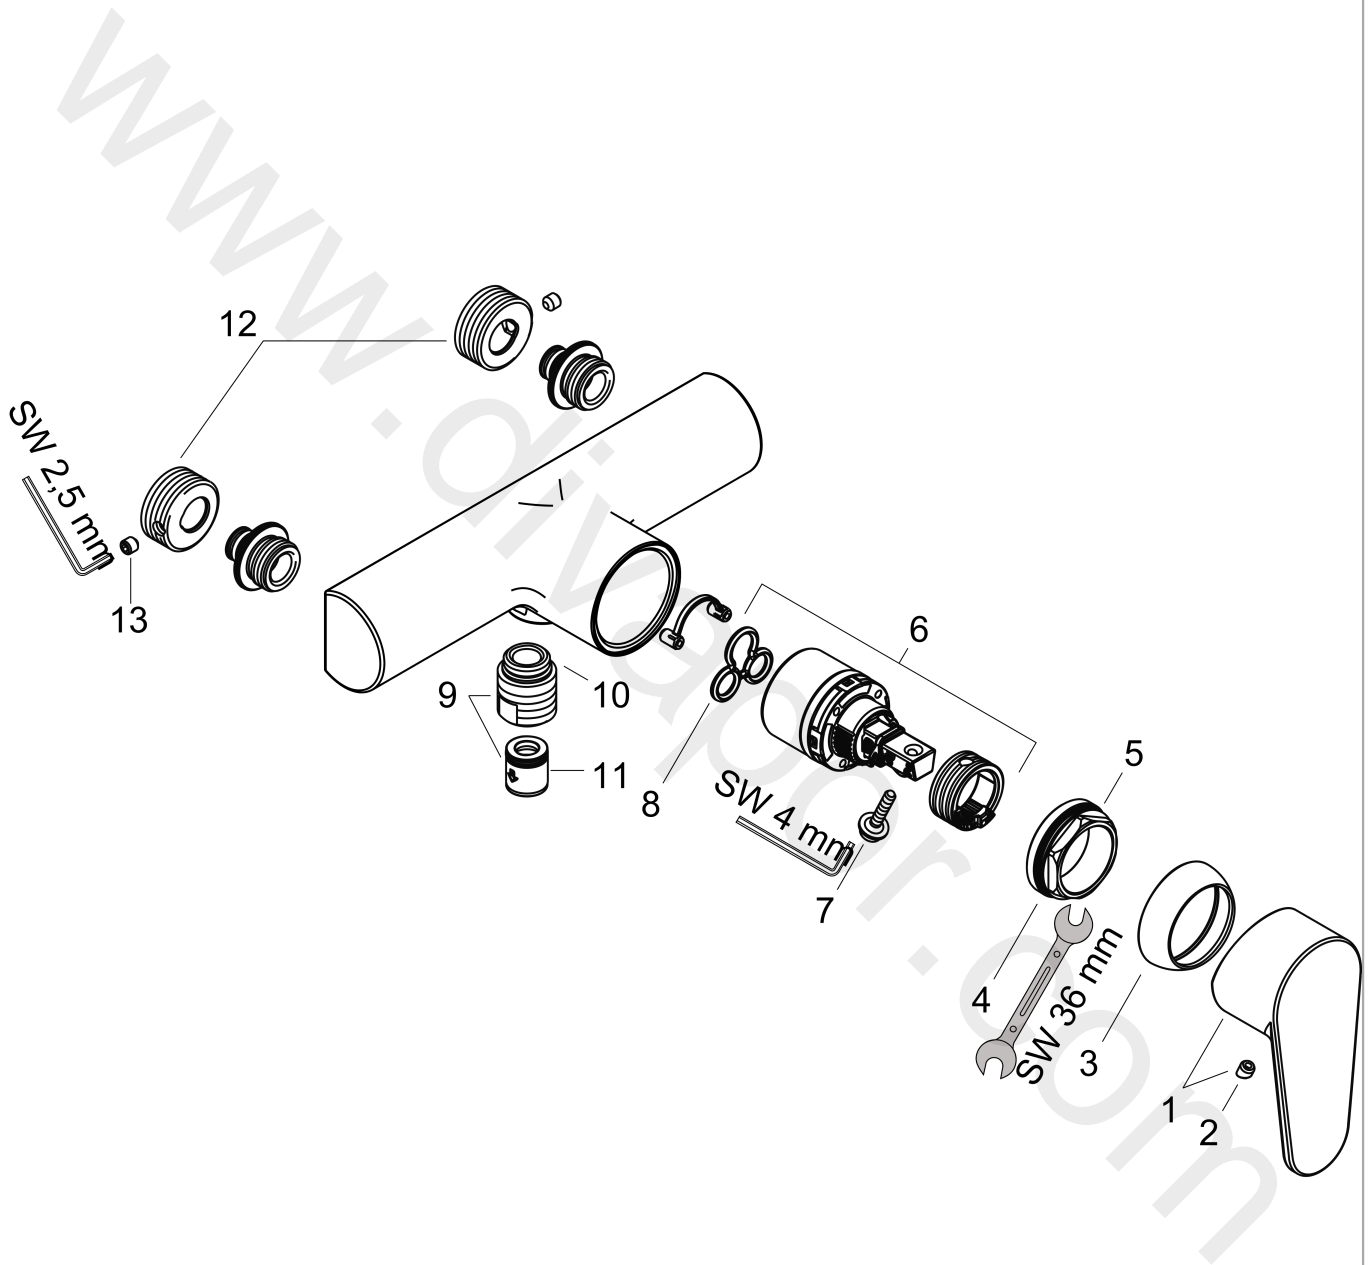

Focus

Single lever shower mixer for exposed installation Switzerland

Surfaces: Article Number: **31963000**

Exploded Drawing

Year of production: **10/08 - 12/13**

Focus

Single lever shower mixer for exposed installation Switzerland

Surfaces: Article Number: **31963000**

Spare part list

Year of production: **10/08 - 12/13**

Pos.	Description	Article Number	Price	PU
1	handle	98532000	£ 35,00	1
2	screw cover	96338000	£ 3,30	1
3	flange	97406000	£ 20,50	1
4	nut	97209000	£ 16,10	1
5	O-ring 36x2	98156000	£ 3,30	1
6	cartridge, assy	92730000	£ 35,00	1
7	locking screw for handle	95140000	£ 6,10	1
8	seal	95008000	£ 9,00	1
9	Hose Connection	96044000	£ 25,00	1
10	O-ring 14x2	98129000	£ 3,30	1
11	set of non return valves DW 15	94074000	£ 16,10	1
12	connecting thread	95185000	£ 79,00	1
13	hollow set screw M5x5	98446000	£ 3,30	1