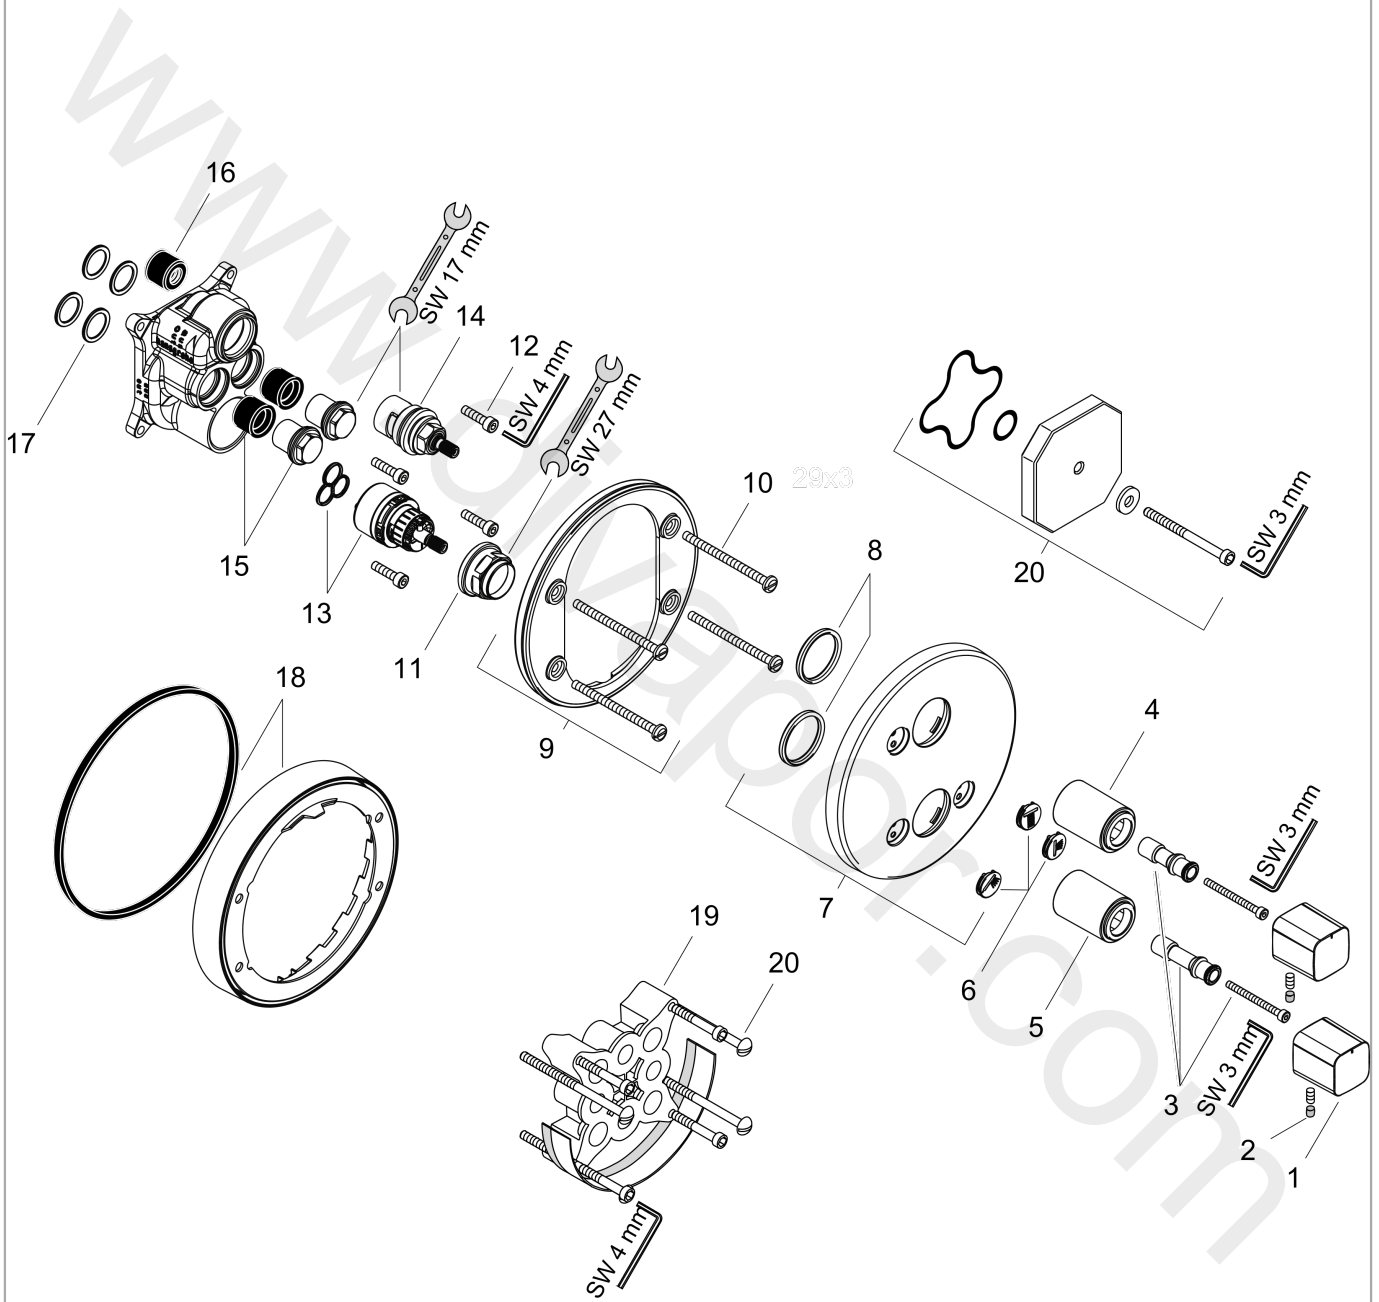

Metris
iControl E shut-off/ diverter valve for concealed installation
 Surfaces: Article Number: **31958000**

Exploded Drawing

Year of production: **06/11 - 04/19**

Metris

iControl E shut-off/ diverter valve for concealed installation

Surfaces: Article Number: **31958000**

Spare part list

Year of production: **06/11 - 04/19**

Pos.	Description	Article Number	Price	PU
1	handle	95356000	£ 43,00	1
2	screw cover	95181000	£ 3,30	1
3	adapter for handle	95256000	£ 25,00	1
4	sleeve	95253000	£ 35,00	1
5	sleeve	95466000	£ 51,00	1
6	set of symbols	95238000	£ 25,00	1
7	escutcheon	95254000	£ 79,00	1
8	O-ring 29x3	98371000	£ 6,10	1
9	holder for escutcheon	98793000	£ 43,00	1
10	set of fixing screws	96454000	£ 9,00	1
11	nut	95255000	£ 20,50	1
12	set of screws	96525000	£ 9,00	1
13	shut off unit with selector	98283000	£ 79,00	1
14	shut off unit	98536000	£ 79,00	1
15	noise reduction with screw	98721000	£ 35,00	1
16	noise reduction	94073000	£ 25,00	1
17	O-ring 16x2	98133000	£ 3,30	1
18	extension 22 mm (Ø 150 mm)	13597000	£ 72,00	1
19	extension 25 mm	13595000	£ 75,00	1
20	set of fixing screws	97747000	£ 3,30	1
21	flushing unit complete	15956000	-	1
a	concealed item	01800180	£ 163,00	1