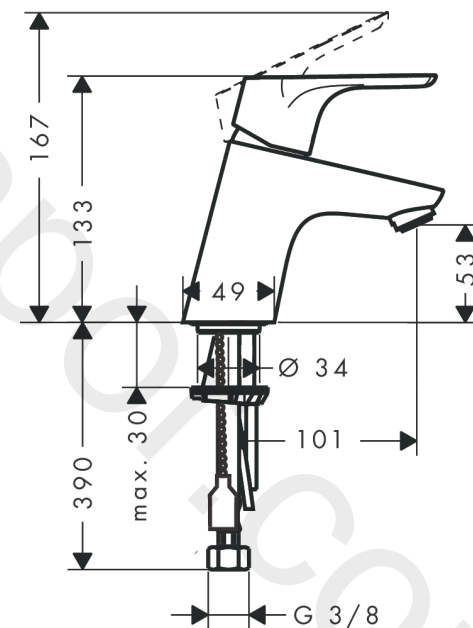

Scale drawing