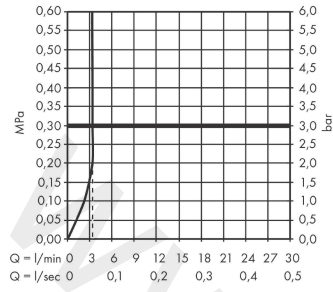

#### Scale drawing

**Focus**

**Single lever basin mixer 70 LowFlow without waste set**

Finish: **Chrome** Article Number: **31952000**

**Flowchart**

www.divapor.com

**Focus**  
**Single lever basin mixer 70 LowFlow without waste set**  
 Finish: **Chrome** Article Number: **31952000**