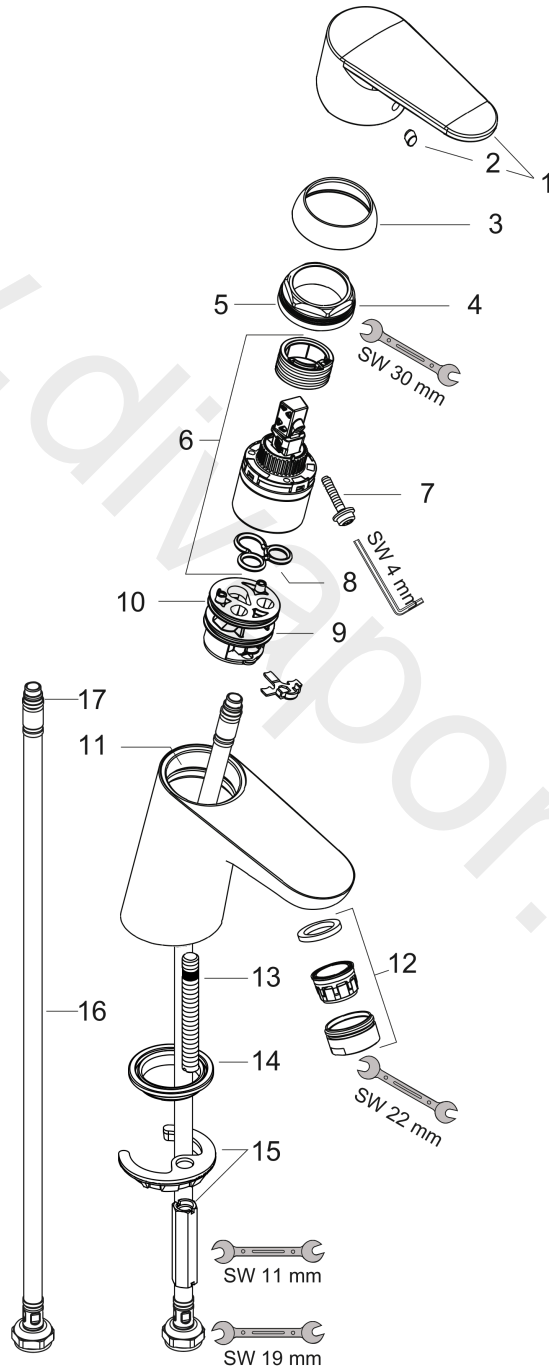

#### Product image

#### Scale drawing

**Focus**

**Single lever basin mixer 70 LowFlow without waste set**

Finish: **Chrome** Article Number: **31952000**

**Flowchart**

www.divapor.com

**Focus**  
**Single lever basin mixer 70 LowFlow without waste set**  
 Finish: **Chrome** Article Number: **31952000**

**Exploded Drawing**

Year of production: >04/17

**Focus****Single lever basin mixer 70 LowFlow without waste set**Finish: **Chrome** Article Number: **31952000****Spare part list**

Year of production: &gt;04/17

Pos.	Description	Article Number	Price	PU
1	handle	98532000	£ 35,00	1
2	screw cover	96338000	£ 3,30	1
3	flange	97406000	£ 20,50	1
4	nut	97209000	£ 16,10	1
5	O-Ring 32x2	98193000	£ 3,30	1
6	cartridge, assy	95646000	£ 96,00	1
7	locking screw for handle	95140000	£ 6,10	1
8	seal	95008000	£ 9,00	1
9	adapter for cartridge	98750000	£ 13,30	1
10	O-Ring 30x2	98186000	£ 3,30	1
11	O-ring 35x2	92604000	£ 6,10	1
12	aerator M24x1	98453000	£ 20,50	1
13	screw M8 x 68	97736000	£ 6,10	1
14	seal Ø 42	98722000	£ 6,10	1
15	fixing set	96016000	£ 35,00	1
16	connection hose 450 mm M8x0,75 G3/8	97206000	£ 35,00	1
17	O-ring 6,6x1,6	93019000	£ 3,30	1