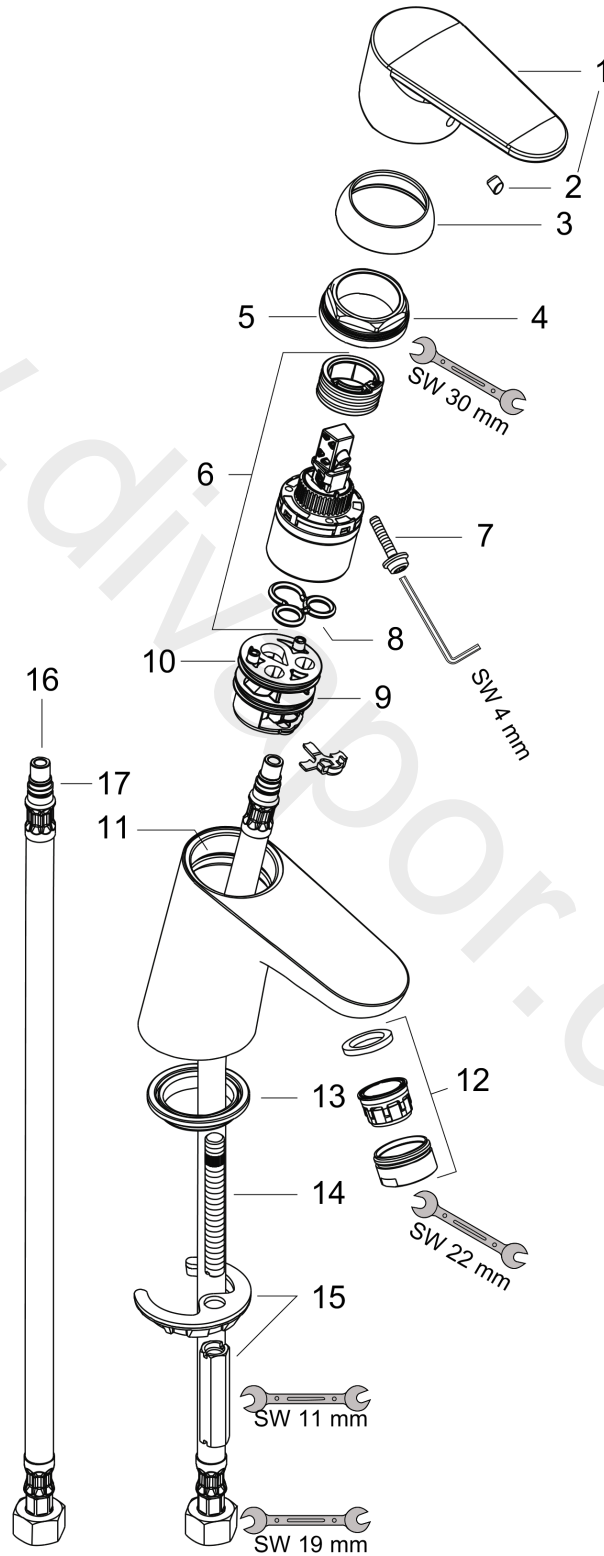

Focus

Single lever basin mixer 70 LowFlow without waste set

Surfaces: Article Number: **31952000**

Exploded Drawing

Year of production: **03/13 - 03/17**

Focus**Single lever basin mixer 70 LowFlow without waste set**Surfaces: Article Number: **31952000****Spare part list**Year of production: **03/13 - 03/17**

Pos.	Description	Article Number	Price	PU
1	handle	98532000	£ 35,00	1
2	screw cover	96338000	£ 3,30	1
3	flange	97406000	£ 20,50	1
4	nut	97209000	£ 16,10	1
5	O-Ring 32x2	98193000	£ 3,30	1
6	cartridge, assy	95646000	£ 96,00	1
7	locking screw for handle	95140000	£ 6,10	1
8	seal	95008000	£ 9,00	1
9	adapter for cartridge	98750000	£ 13,30	1
10	O-Ring 30x2	98186000	£ 3,30	1
11	O-ring 35x2	92604000	£ 6,10	1
12	aerator M24x1	98453000	£ 20,50	1
13	seal Ø 42	98722000	£ 6,10	1
14	screw M8 x 68	97736000	£ 6,10	1
15	fixing set	96016000	£ 35,00	1
16	connection hose 450 mm M8x0,75 G3/8	97206000	£ 35,00	1
17	O-ring 7x1,5	98422000	£ 3,30	1