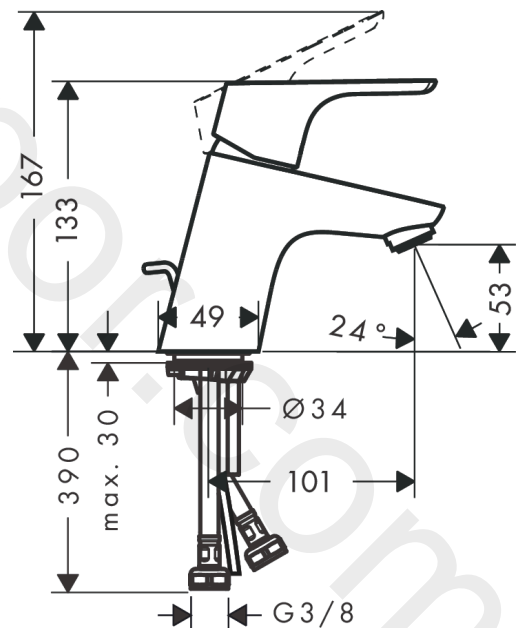

Scale drawing