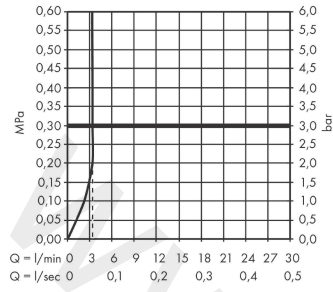

## Scale drawing

**Focus**

**Single lever basin mixer 70 LowFlow with pop-up waste set**

Finish: **Chrome** Article Number: **31951000**

**Flowchart**

**Focus**

**Single lever basin mixer 70 LowFlow with pop-up waste set**