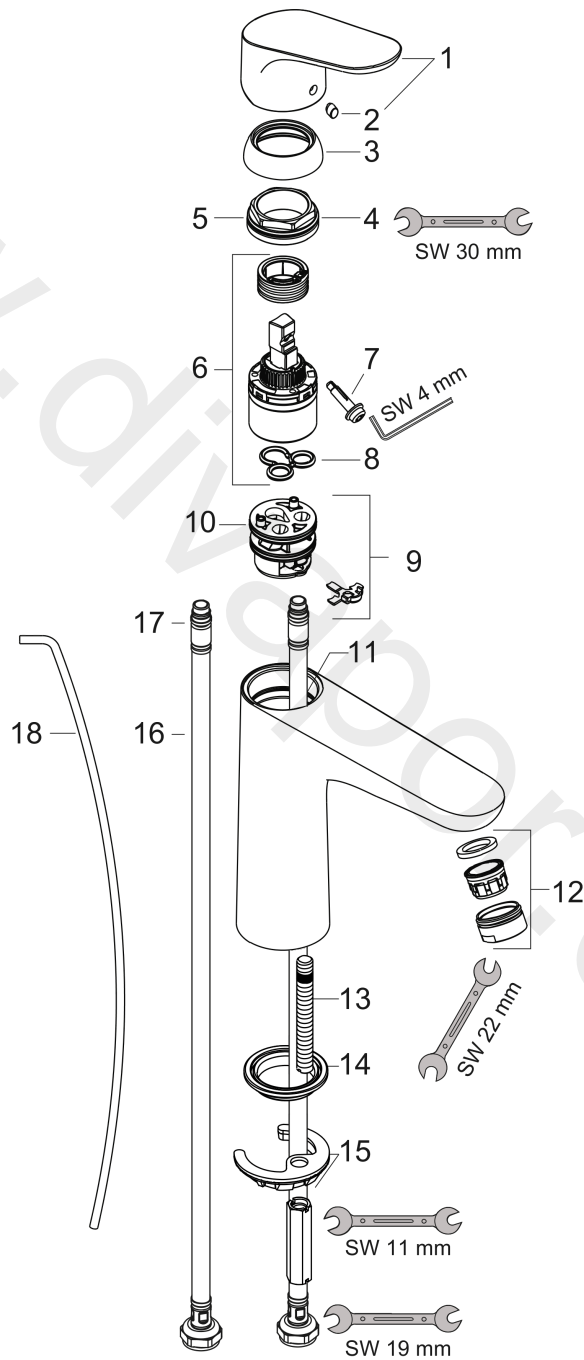

### product features

- consists of: single lever basin mixer, waste set
- ComfortZone 70
- projection: 101 mm
- spout height: 53 mm
- handle variant: lever handle
- spray type: normal spray
- maximum flow rate at 3 bar: 3,5 l/min
- ceramic cartridge
- temperature limitation adjustable
- suitable for continuous flow water heaters
- pop-up waste set G 1¼
- material waste set: metal
- connection type: G ¾ connections
- connection dimension: DN15
- WRAS\_2201035
- WRAS\_2201035 - Approval letter 2201035

## Scale drawing

**Focus**

**Single lever basin mixer 70 LowFlow with pop-up waste set**

Finish: **Chrome** Article Number: **31951000**

**Flowchart**

**Focus**

**Single lever basin mixer 70 LowFlow with pop-up waste set**

Finish: **Chrome** Article Number: **31951000**

**Exploded Drawing**

Year of production: >04/17

## Spare part list

Year of production: >04/17

Pos.	Description	Article Number	Price	PU
1	handle	98532000	£ 35,00	1
2	screw cover	96338000	£ 3,30	1
3	flange	97406000	£ 20,50	1
4	nut	97209000	£ 16,10	1
5	O-Ring 32x2	98193000	£ 3,30	1
6	cartridge, assy	95646000	£ 96,00	1
7	locking screw for handle	95140000	£ 6,10	1
8	seal	95008000	£ 9,00	1
9	adapter for cartridge	98750000	£ 13,30	1
10	O-Ring 30x2	98186000	£ 3,30	1
11	O-ring 35x2	92604000	£ 6,10	1
12	aerator M24x1	98453000	£ 20,50	1
13	screw M8 x 68	97736000	£ 6,10	1
14	seal Ø 42	98722000	£ 6,10	1
15	fixing set	96016000	£ 35,00	1
16	connection hose 450 mm M8x0,75 G3/8	97206000	£ 35,00	1
17	O-ring 6,6x1,6	93019000	£ 3,30	1
18	pull rod	96657000	£ 13,30	1
a	pop up waste	94139000	£ 96,00	1
b	pop up waste	94139007	-	1