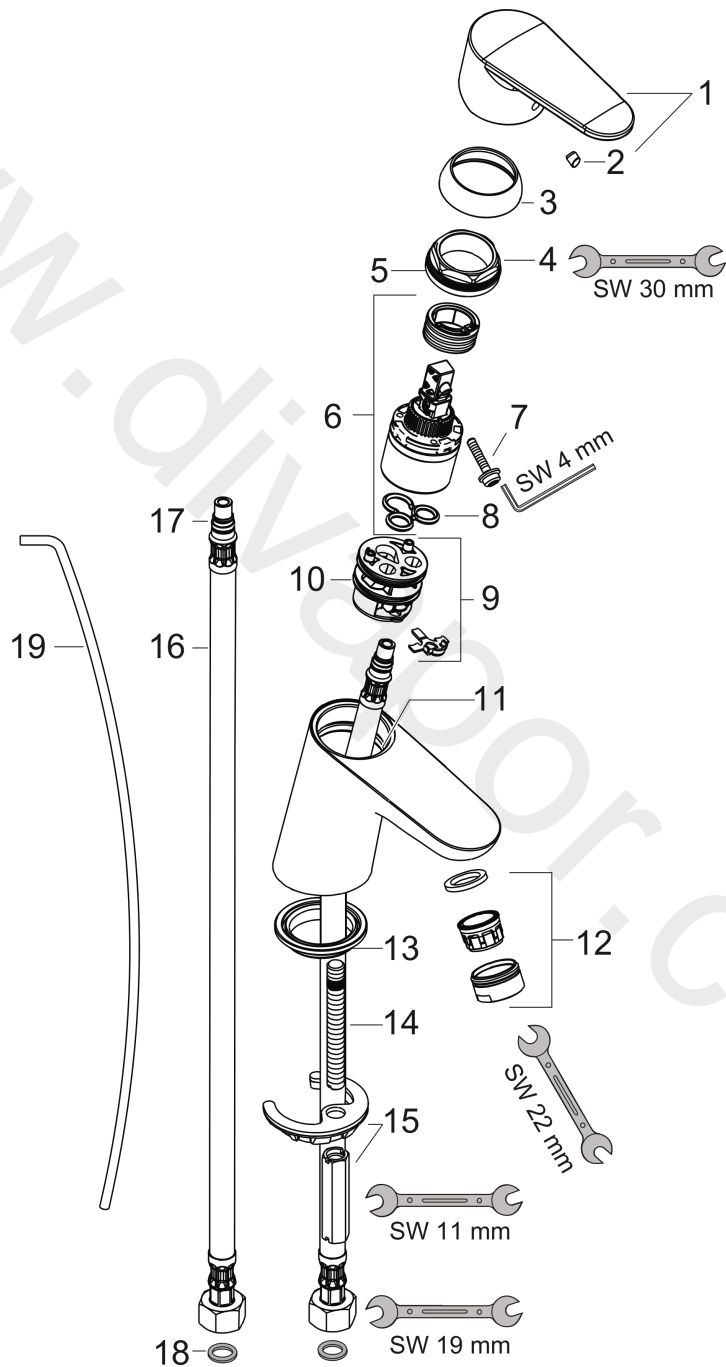

**Focus**

**Single lever basin mixer 70 LowFlow with pop-up waste set**

Surfaces: Article Number: **31951000**

**Exploded Drawing**

Year of production: **03/13 - 03/17**

**Focus****Single lever basin mixer 70 LowFlow with pop-up waste set**Surfaces: Article Number: **31951000****Spare part list**Year of production: **03/13 - 03/17**

Pos.	Description	Article Number	Price	PU
1	handle	98532000	£ 35,00	1
2	screw cover	96338000	£ 3,30	1
3	flange	97406000	£ 20,50	1
4	nut	97209000	£ 16,10	1
5	O-Ring 32x2	98193000	£ 3,30	1
6	cartridge, assy	95646000	£ 96,00	1
7	locking screw for handle	95140000	£ 6,10	1
8	seal	95008000	£ 9,00	1
9	adapter for cartridge	98750000	£ 13,30	1
10	O-Ring 30x2	98186000	£ 3,30	1
11	O-ring 35x2	92604000	£ 6,10	1
12	aerator M24x1	98453000	£ 20,50	1
13	seal Ø 42	98722000	£ 6,10	1
14	screw M8 x 68	97736000	£ 6,10	1
15	fixing set	96016000	£ 35,00	1
16	connection hose 450 mm M8x0,75 G3/8	97206000	£ 35,00	1
17	O-ring 7x1,5	98422000	£ 3,30	1
18	pull rod	96657000	£ 13,30	1
a	pop up waste	94139000	£ 96,00	1