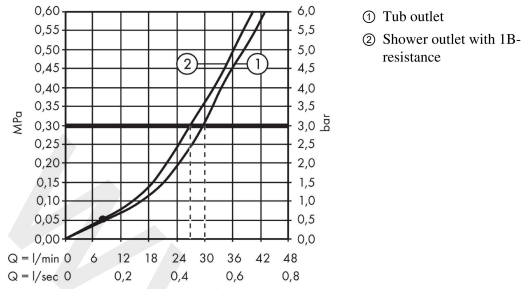

Focus**Single lever bath mixer for concealed installation**Finish: **Chrome** Article Number: **31947000****Description****product features**

- 2 functions
- maximum flow rate at 3 bar: 30,7 l/min
- flow rate for bath spout at 3 bar: 30,7 l/min
- flow rate of hand shower at 3 bar: 27,4 l/min
- ceramic cartridge
- temperature limitation adjustable
- diverter with automatic resetting
- connection type: basic set
- wall-mounted
- min. operating pressure: 1 bar
- max. operating pressure: 10 bar
- WRAS 2205035
- WRAS 2205035 - Approval letter

Article Details

Price excl. VAT

60,00 £

Certificates / Sustainability**Product image****Scale drawing**

Focus

Single lever bath mixer for concealed installation

Finish: **Chrome** Article Number: **31947000**

Flowchart

Focus
Single lever bath mixer for concealed installation
 Finish: **Chrome** Article Number: **31947000**

Exploded Drawing

Year of production: >04/15

Focus

Single lever bath mixer for concealed installation