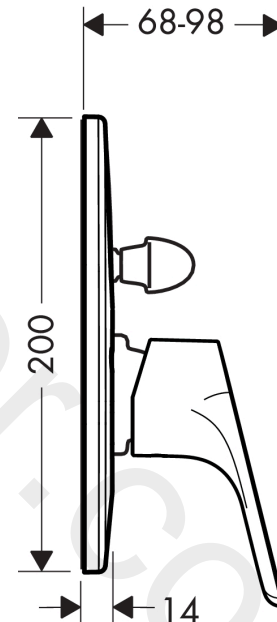

Focus**Single lever bath mixer for concealed installation**Finish: **Chrome** Article Number: **31947000****Description****product features**

- 2 functions
- maximum flow rate at 3 bar: 30,7 l/min
- flow rate for bath spout at 3 bar: 30,7 l/min
- flow rate of hand shower at 3 bar: 27,4 l/min
- ceramic cartridge
- temperature limitation adjustable
- diverter with automatic resetting
- connection type: basic set
- wall-mounted
- min. operating pressure: 1 bar
- max. operating pressure: 10 bar
- WRAS 2205035
- WRAS 2205035 - Approval letter

Article Details

Price excl. VAT

60,00 £

Certificates / Sustainability**Product image****Scale drawing**

Focus

Single lever bath mixer for concealed installation

Finish: **Chrome** Article Number: **31947000**

Finish: **Chrome** Article Number: **31947000**

Spare part list

Year of production: >04/15

| Pos. | Description | Article Number | Price | PU |
|------|--------------------------------------|----------------|----------|----|
| 1 | handle | 98532000 | £ 35,00 | 1 |
| 2 | screw cover | 96338000 | £ 3,30 | 1 |
| 3 | escutcheon bath/shower mixer | 95011000 | £ 51,00 | 1 |
| 4 | O-Ring 48x3 | 95508000 | £ 3,30 | 1 |
| 5 | flange | 95010000 | £ 35,00 | 1 |
| 6 | diverter assy with sleeve and handle | 95015000 | £ 110,00 | 1 |
| 7 | selector assy | 96937000 | £ 20,50 | 1 |
| 8 | O-ring 13x2 | 98128000 | £ 3,30 | 1 |
| 9 | O-ring 16x2,5 | 98134000 | £ 3,30 | 1 |
| 10 | O-ring 10x1,5 | 98123000 | £ 3,30 | 1 |
| 11 | O-ring 14x3 | 98130000 | £ 3,30 | 1 |
| 12 | hollow screw | 96065000 | £ 6,10 | 1 |
| 13 | cover cap | 95433000 | £ 6,10 | 1 |
| 14 | diverter knob cpl. | 95013000 | £ 16,10 | 1 |
| 15 | hollow set screw M4x10 | 97667000 | £ 3,30 | 1 |
| 16 | extension set 28 mm tub mixer | 32498000 | £ 173,00 | 1 |
| 17 | O-ring 12x1,5 | 98430000 | £ 3,30 | 1 |
| a | concealed item | 31741180 | £ 156,00 | 1 |