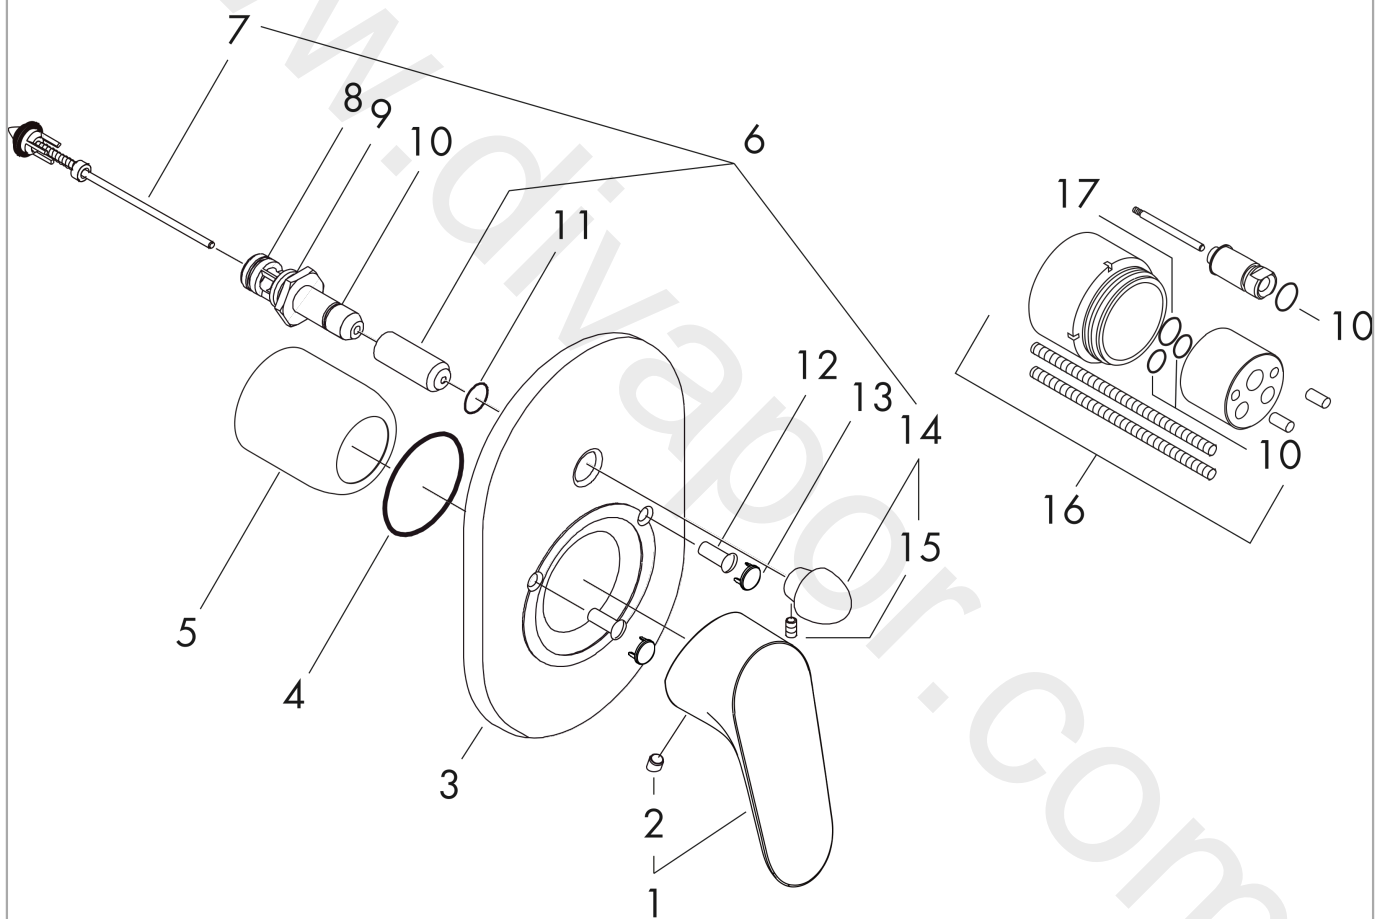

Focus**Single lever bath mixer for concealed installation**Finish: **Chrome** Article Number: **31947000****Description****product features**

- 2 functions
- maximum flow rate at 3 bar: 30,7 l/min
- flow rate for bath spout at 3 bar: 30,7 l/min
- flow rate of hand shower at 3 bar: 27,4 l/min
- ceramic cartridge
- temperature limitation adjustable
- diverter with automatic resetting
- connection type: basic set
- wall-mounted
- min. operating pressure: 1 bar
- max. operating pressure: 10 bar
- WRAS 2205035
- WRAS 2205035 - Approval letter

Flowchart

Focus
Single lever bath mixer for concealed installation
 Finish: **Chrome** Article Number: **31947000**

Exploded Drawing

Year of production: >04/15

Focus

Single lever bath mixer for concealed installation

Finish: **Chrome** Article Number: **31947000**

Spare part list

Year of production: >04/15

| Pos. | Description | Article Number | Price | PU |
|------|--------------------------------------|----------------|----------|----|
| 1 | handle | 98532000 | £ 35,00 | 1 |
| 2 | screw cover | 96338000 | £ 3,30 | 1 |
| 3 | escutcheon bath/shower mixer | 95011000 | £ 51,00 | 1 |
| 4 | O-Ring 48x3 | 95508000 | £ 3,30 | 1 |
| 5 | flange | 95010000 | £ 35,00 | 1 |
| 6 | diverter assy with sleeve and handle | 95015000 | £ 110,00 | 1 |
| 7 | selector assy | 96937000 | £ 20,50 | 1 |
| 8 | O-ring 13x2 | 98128000 | £ 3,30 | 1 |
| 9 | O-ring 16x2,5 | 98134000 | £ 3,30 | 1 |
| 10 | O-ring 10x1,5 | 98123000 | £ 3,30 | 1 |
| 11 | O-ring 14x3 | 98130000 | £ 3,30 | 1 |
| 12 | hollow screw | 96065000 | £ 6,10 | 1 |
| 13 | cover cap | 95433000 | £ 6,10 | 1 |
| 14 | diverter knob cpl. | 95013000 | £ 16,10 | 1 |
| 15 | hollow set screw M4x10 | 97667000 | £ 3,30 | 1 |
| 16 | extension set 28 mm tub mixer | 32498000 | £ 173,00 | 1 |
| 17 | O-ring 12x1,5 | 98430000 | £ 3,30 | 1 |
| a | concealed item | 31741180 | £ 156,00 | 1 |