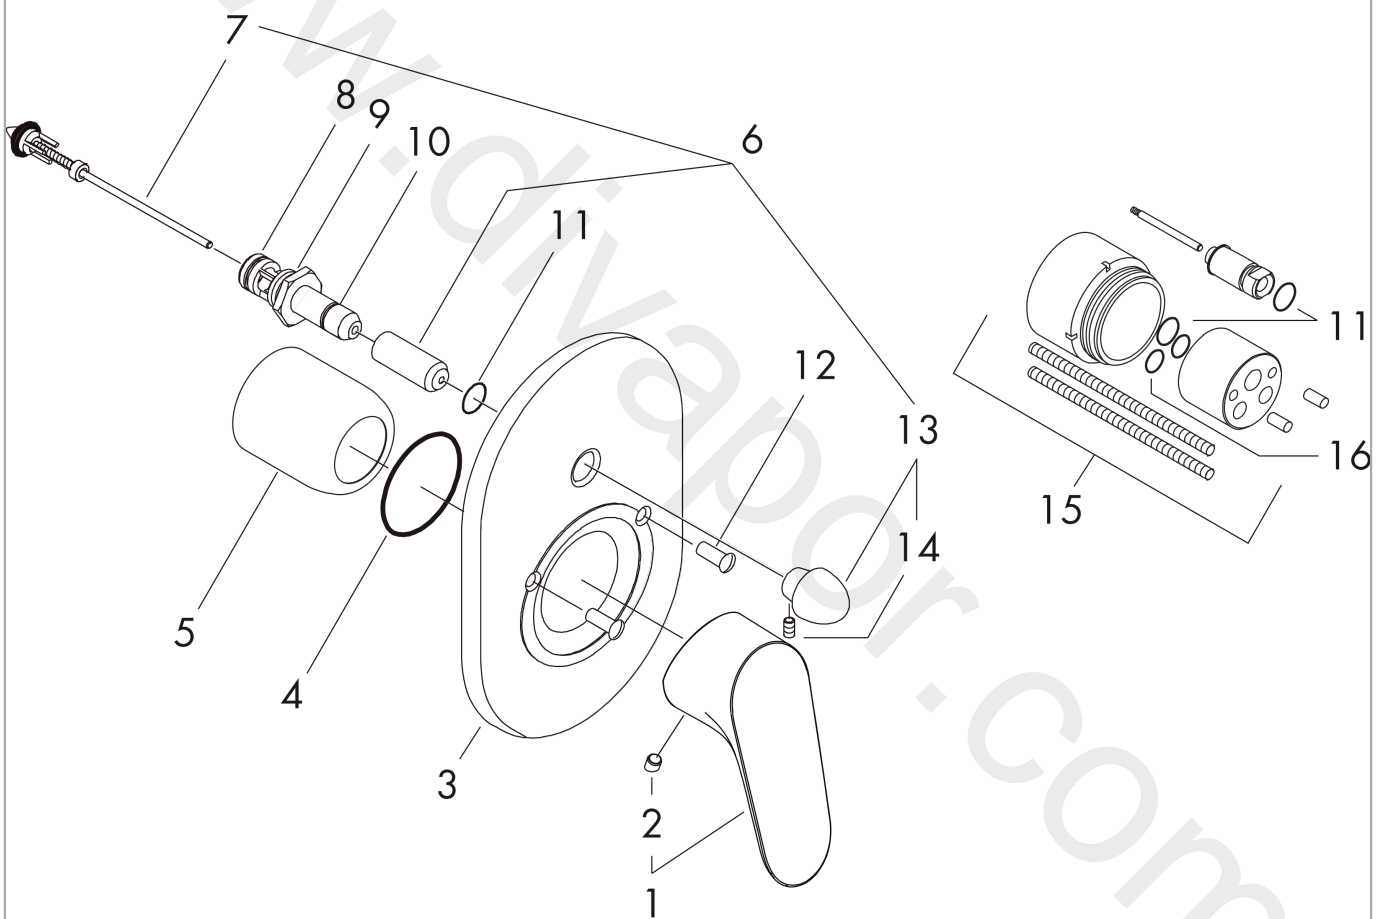

Focus
Single lever bath mixer for concealed installation
 Surfaces: Article Number: **31947000**

Exploded Drawing

Year of production: **10/08 - 03/15**

Focus

Single lever bath mixer for concealed installation

Surfaces: Article Number: **31947000**

Spare part list

Year of production: **10/08 - 03/15**

Pos.	Description	Article Number	Price	PU
1	handle	98532000	£ 35,00	1
2	screw cover	96338000	£ 3,30	1
3	escutcheon bath/shower mixer	95011000	£ 51,00	1
4	O-Ring 48x3	95508000	£ 3,30	1
5	flange	95010000	£ 35,00	1
6	diverter assy with sleeve and handle	95015000	£ 110,00	1
7	selector assy	95014000	£ 64,00	1
8	O-ring 13x2	98128000	£ 3,30	1
9	O-ring 16x2,5	98134000	£ 3,30	1
10	O-ring 10x1,5	98123000	£ 3,30	1
11	O-ring 14x3	98130000	£ 3,30	1
12	hollow screw	96065000	£ 6,10	1
13	diverter knob cpl.	95013000	£ 16,10	1
14	hollow set screw M4x10	97667000	£ 3,30	1
15	extension set 28 mm tub mixer	32498000	£ 173,00	1
16	O-ring 12x1,5	98430000	£ 3,30	1
a	concealed item	31741180	£ 156,00	1