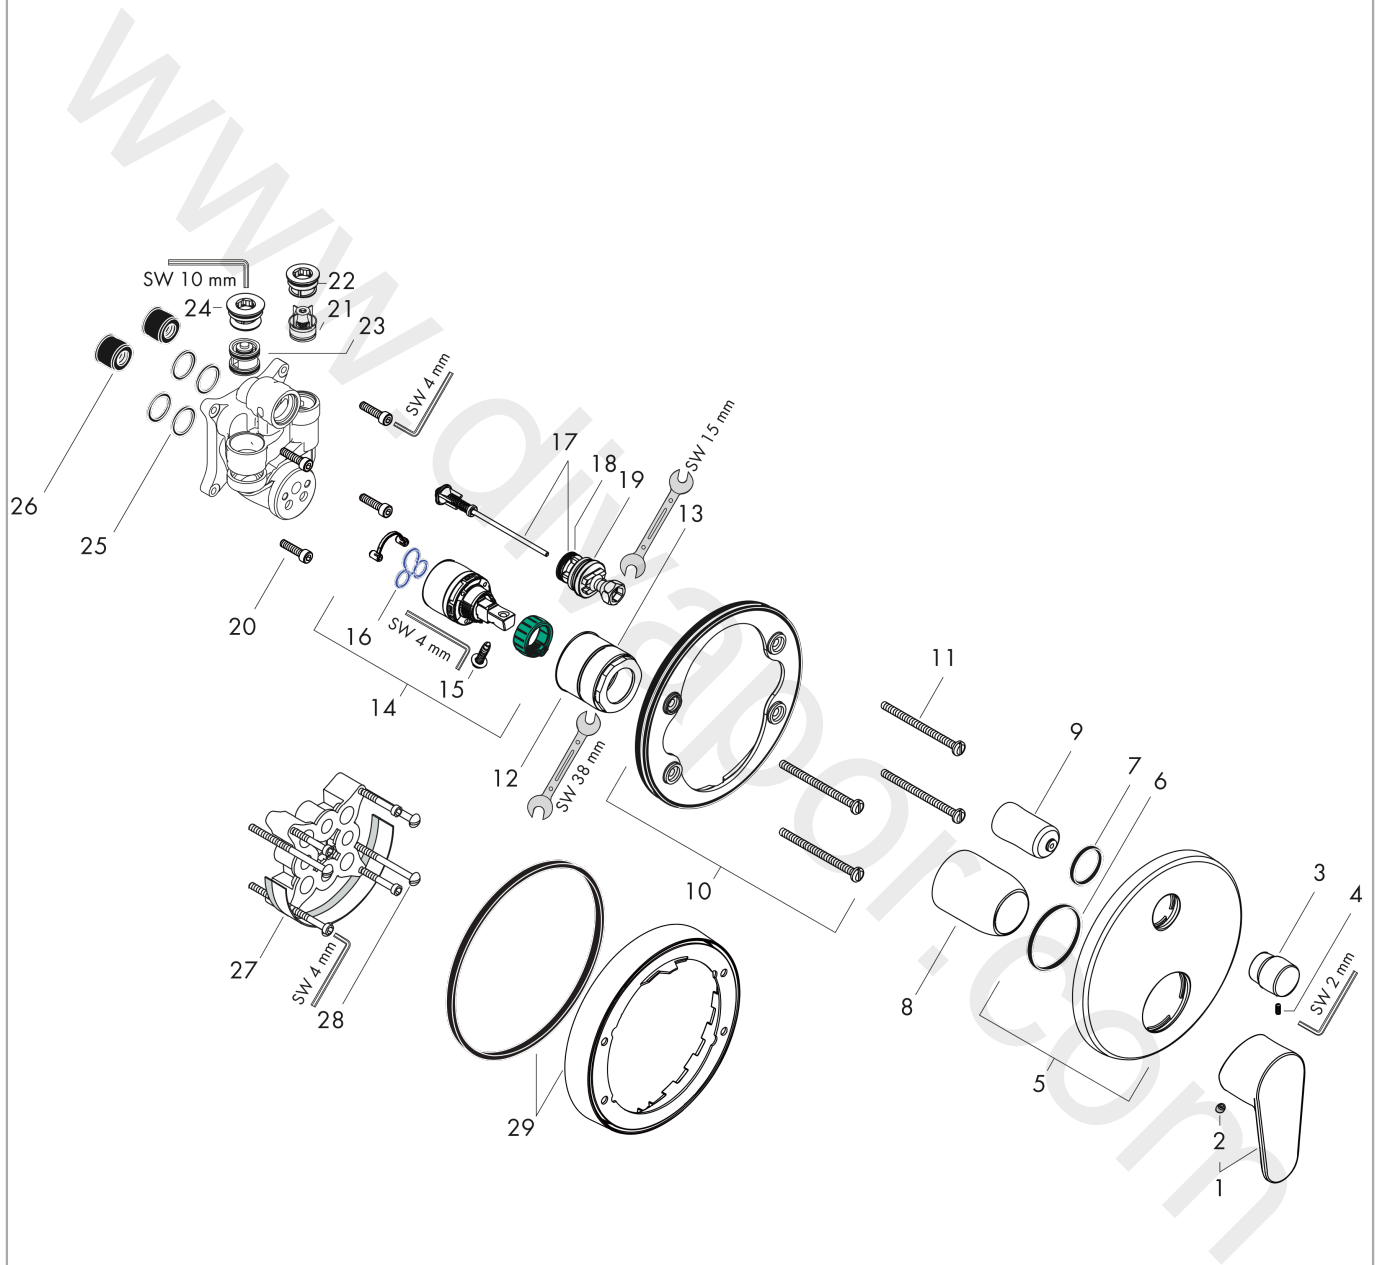

Focus

Single lever bath mixer for concealed installation with integrated security combination according to EN1717 for iBox universal

Surfaces: Article Number: **31946000**

Exploded Drawing

Year of production: **02/13 - 12/15**

Focus

Single lever bath mixer for concealed installation with integrated security combination according to EN1717 for iBox universal

Surfaces: Article Number: **31946000**

Spare part list

Year of production: 02/13 - 12/15

Pos.	Description	Article Number	Price	PU
1	handle	98532000	£ 35,00	1
2	screw cover	96338000	£ 3,30	1
3	diverter knob	98795000	£ 51,00	1
4	hollow set screw M4x10	97667000	£ 3,30	1
5	escutcheon Ø 150 mm	98791000	£ 64,00	1
6	O-ring 23x3	98142000	£ 3,30	1
7	O-ring 43x3	98418000	£ 3,30	1
8	sleeve	98790000	£ 35,00	1
9	sleeve	98794000	£ 35,00	1
10	holder for escutcheon	98793000	£ 43,00	1
11	set of fixing screws	96454000	£ 9,00	1
12	nut	98796000	£ 43,00	1
13	O-ring 39x1,5	98400000	£ 3,30	1
14	cartridge, assy	92730000	£ 35,00	1
15	locking screw for handle	95140000	£ 6,10	1
16	seal	95008000	£ 9,00	1
17	selector assy	95014000	£ 64,00	1
18	O-ring 16x2,3	98207000	£ 3,30	1
19	O-ring 20x2,5	92602000	£ 6,10	1
20	set of screws	96525000	£ 9,00	1
21	non return valve	96655000	£ 13,30	1
22	O-ring 19x2	98426000	£ 3,30	1
23	vacuum breaker	96753000	£ 16,10	1
24	O-Ring 22x2	98185000	£ 3,30	1
25	O-ring 16x2	98133000	£ 3,30	1
26	noise reduction	94073000	£ 25,00	1
27	extension 25 mm	13595000	£ 75,00	1
28	set of fixing screws	97747000	£ 3,30	1
29	extension 22 mm (Ø 150 mm)	13597000	£ 72,00	1
a	concealed item	01800180	£ 163,00	1
b	conversion kit to escutcheon Ø 170 mm (bath mixer)	95354000	£ 96,00	1