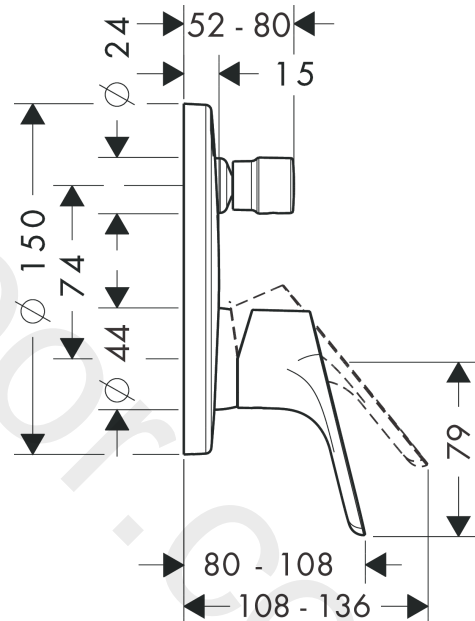

Scale drawing