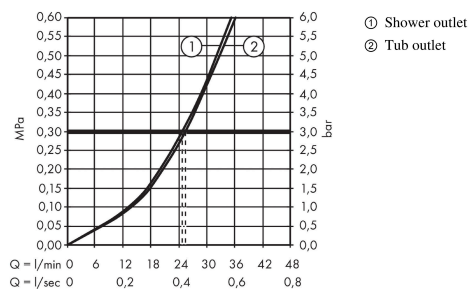

- 2 functions
- maximum flow rate at 3 bar: 25 l/min
- ceramic cartridge
- temperature limitation adjustable
- diverter with automatic resetting
- non-return valve
- with silencer
- with integrated safety combination EN 1717
- connection type: basic set
- wall-mounted
- min. operating pressure: 1 bar
- max. operating pressure: 10 bar

Article Details

Price excl. VAT

250,00 £

Certificates / Sustainability

Product image

Scale drawing

Flowchart

Focus