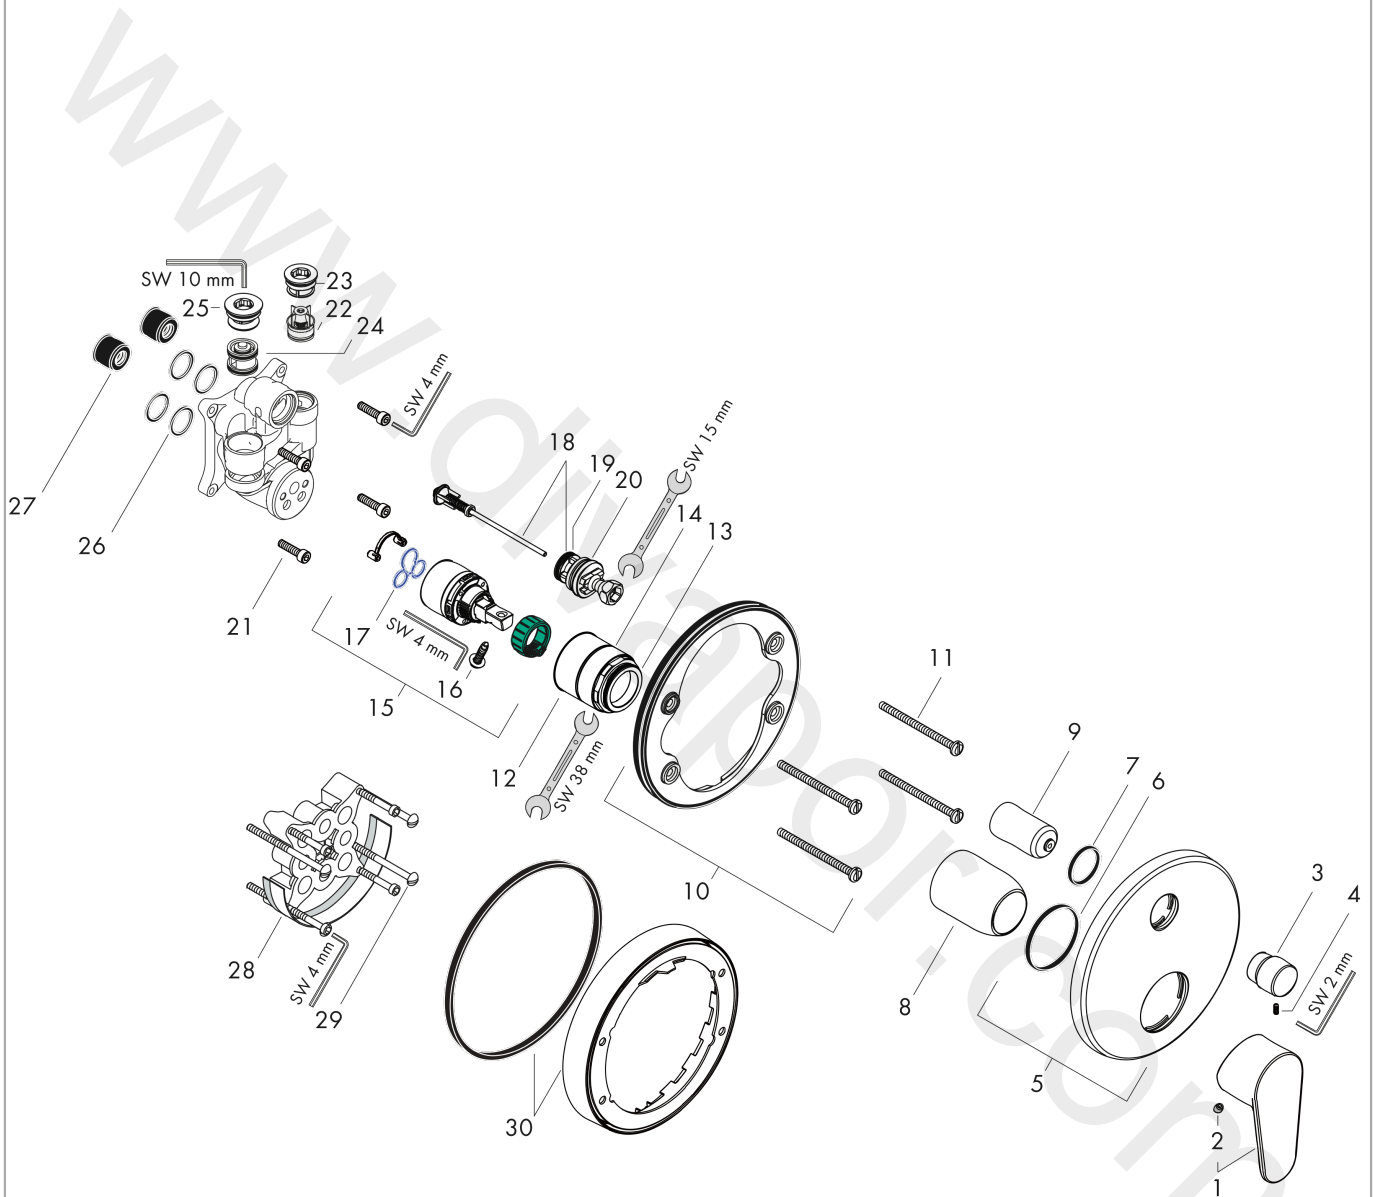

- 2 functions
- maximum flow rate at 3 bar: 25 l/min
- ceramic cartridge
- temperature limitation adjustable
- diverter with automatic resetting
- non-return valve
- with silencer
- with integrated safety combination EN 1717
- connection type: basic set
- wall-mounted
- min. operating pressure: 1 bar
- max. operating pressure: 10 bar

Single lever bath mixer for concealed installation with integrated security combination according to EN1717 for iBox universal

Finish: **Chrome** Article Number: **31946000**

Exploded Drawing

Year of production: >01/16

Pos.	Description	Article Number	Price	PU
1	handle	98532000	£ 35,00	1
2	screw cover	96338000	£ 3,30	1
3	diverter knob	98795000	£ 51,00	1
4	hollow set screw M4x10	97667000	£ 3,30	1
5	escutcheon Ø 150 mm	98791000	£ 64,00	1
6	O-ring 43x3	98418000	£ 3,30	1
7	O-ring 23x3	98142000	£ 3,30	1
8	sleeve	98790000	£ 35,00	1
9	sleeve	98794000	£ 35,00	1
10	holder for escutcheon	98793000	£ 43,00	1
11	set of fixing screws	96454000	£ 9,00	1
12	nut	98796000	£ 43,00	1
13	O-ring 30x1,5	98433000	£ 3,30	1
14	O-ring 39x1,5	98400000	£ 3,30	1
15	cartridge, assy	92730000	£ 35,00	1
16	locking screw for handle	95140000	£ 6,10	1
17	seal	95008000	£ 9,00	1
18	selector assy	95014000	£ 64,00	1
19	O-ring 16x2,3	98207000	£ 3,30	1
20	O-ring 20x2,5	92602000	£ 6,10	1
21	set of screws	96525000	£ 9,00	1
22	non return valve	96655000	£ 13,30	1
23	O-ring 19x2	98426000	£ 3,30	1
24	vacuum breaker	96753000	£ 16,10	1
25	O-Ring 22x2	98185000	£ 3,30	1
26	O-ring 16x2	98133000	£ 3,30	1
27	noise reduction	94073000	£ 25,00	1
28	extension 25 mm	13595000	£ 75,00	1
29	set of fixing screws	97747000	£ 3,30	1
30	extension 22 mm (Ø 150 mm)	13597000	£ 72,00	1
a	concealed item	01800180	£ 163,00	1
b	conversion kit to escutcheon Ø 170 mm (bath mixer)	95354000	£ 96,00	1
c	fixation set	96615000	£ 59,00	1