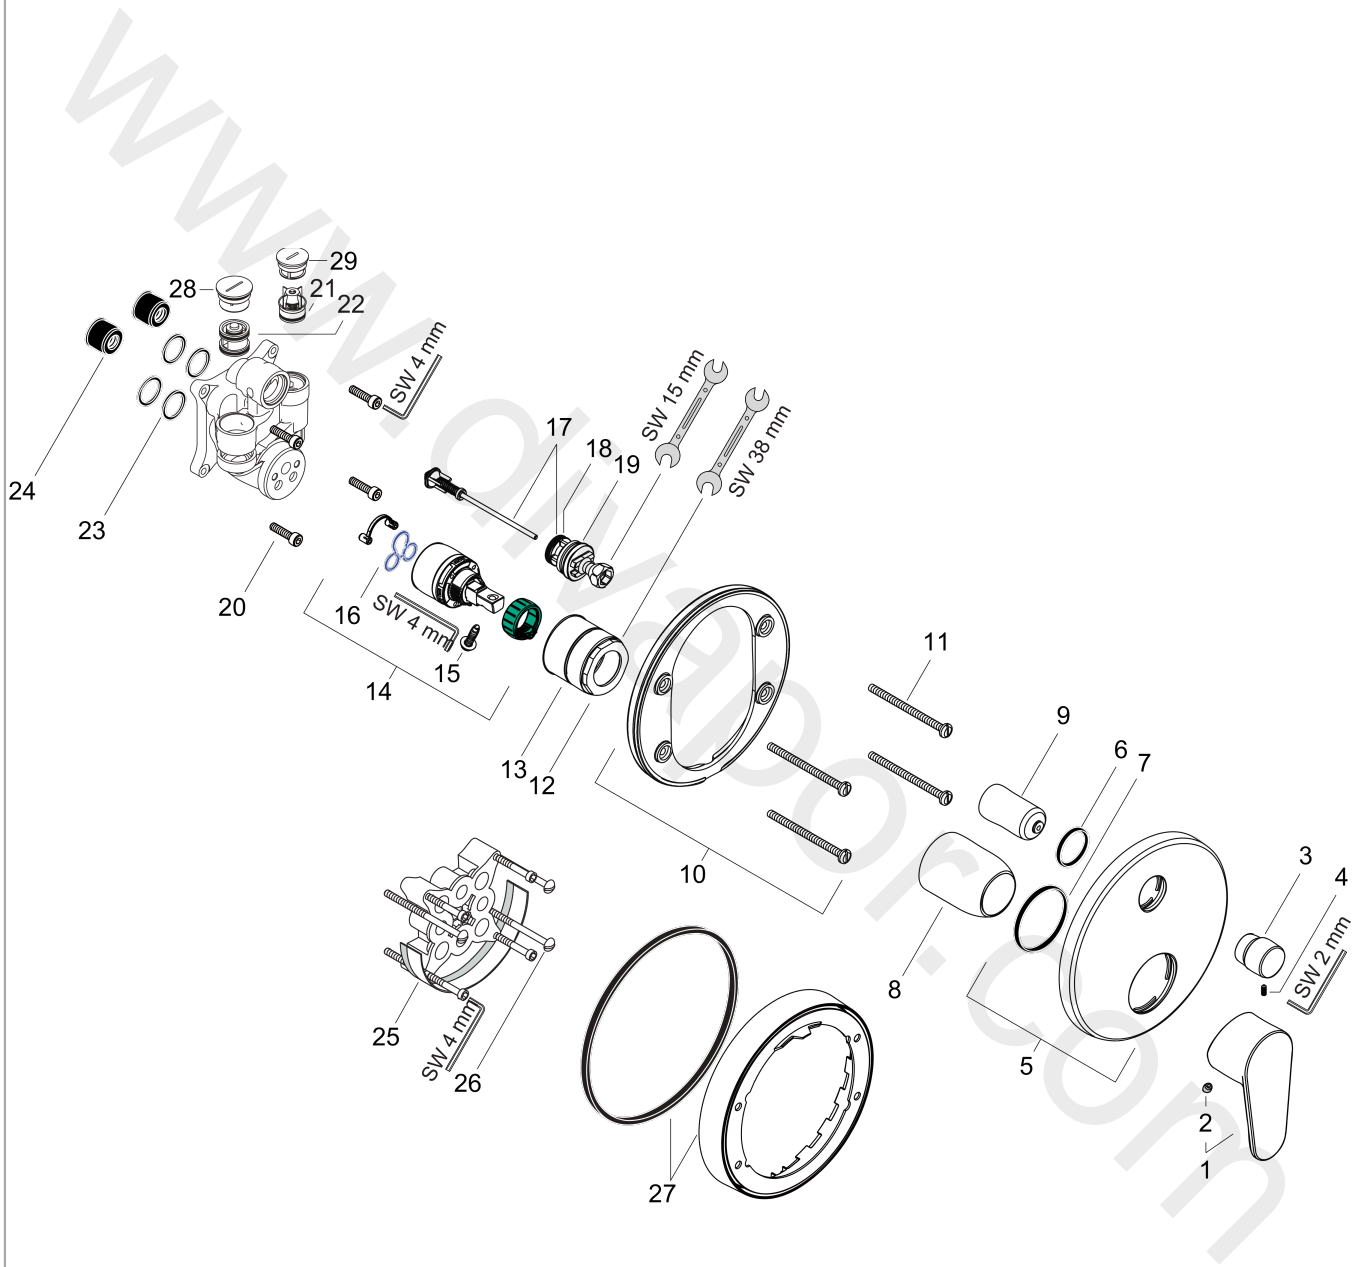

**Focus**

**Single lever bath mixer for concealed installation with integrated security combination according to EN1717 for iBox universal**

Surfaces: Article Number: **31946000**

**Exploded Drawing**

Year of production: **01/10 - 01/13**

## Focus

Single lever bath mixer for concealed installation with integrated security combination according to EN1717 for iBox universal

Surfaces: Article Number: **31946000**

## Spare part list

Year of production: 01/10 - 01/13

Pos.	Description	Article Number	Price	PU
1	handle	98532000	£ 35,00	1
2	screw cover	96338000	£ 3,30	1
3	diverter knob	98795000	£ 51,00	1
4	hollow set screw M4x10	97667000	£ 3,30	1
5	escutcheon Ø 150 mm	98791000	£ 64,00	1
6	O-ring 43x3	98418000	£ 3,30	1
7	O-ring 23x3	98142000	£ 3,30	1
8	sleeve	98790000	£ 35,00	1
9	sleeve	98794000	£ 35,00	1
10	holder for escutcheon	98793000	£ 43,00	1
11	set of fixing screws	96454000	£ 9,00	1
12	nut	98796000	£ 43,00	1
13	O-ring 39x1,5	98400000	£ 3,30	1
14	cartridge, assy	92730000	£ 35,00	1
15	locking screw for handle	95140000	£ 6,10	1
16	seal	95008000	£ 9,00	1
17	selector assy	95014000	£ 64,00	1
18	O-ring 16x2,3	98207000	£ 3,30	1
19	O-ring 20x2,5	92602000	£ 6,10	1
20	set of screws	96525000	£ 9,00	1
21	non return valve	96655000	£ 13,30	1
22	vacuum breaker	96753000	£ 16,10	1
23	O-ring 16x2	98133000	£ 3,30	1
24	noise reduction	94073000	£ 25,00	1
25	extension 25 mm	13595000	£ 75,00	1
26	set of fixing screws	97747000	£ 3,30	1
27	extension 22 mm (Ø 150 mm)	13597000	£ 72,00	1
28	O-Ring 22x2	98185000	£ 3,30	1
29	O-ring 19x2	98426000	£ 3,30	1
a	conversion kit to escutcheon Ø 170 mm (bath mixer)	95354000	£ 96,00	1
b	concealed item	01800180	£ 163,00	1