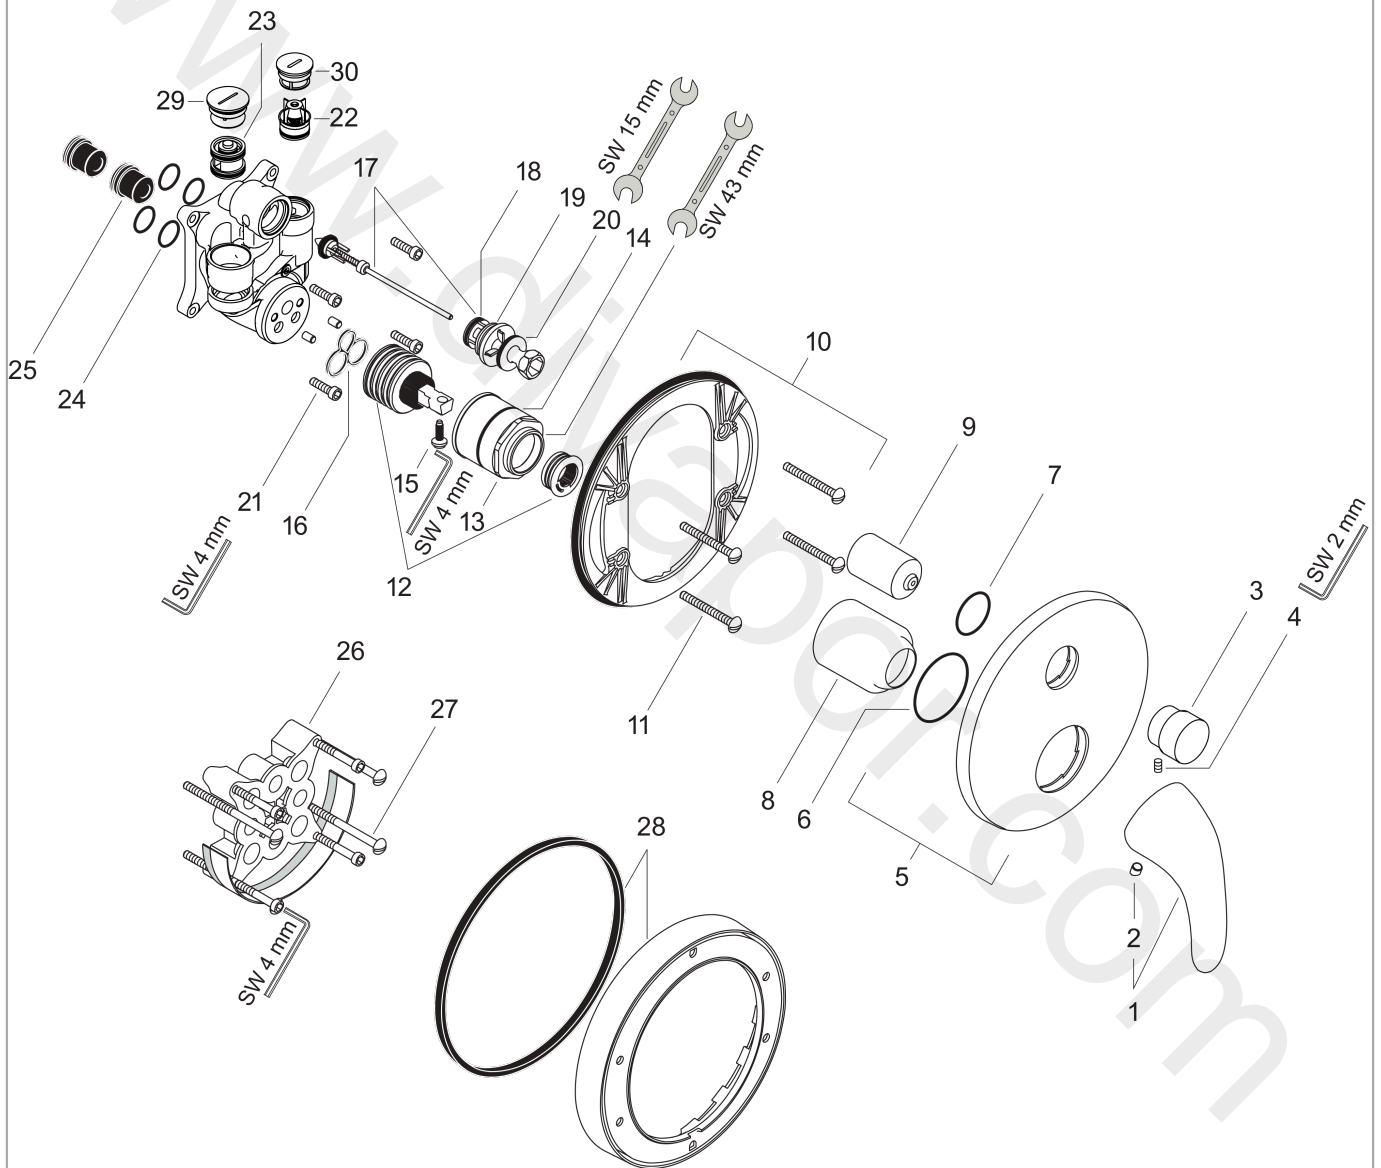

Focus

Single lever bath mixer for concealed installation with integrated security combination according to EN1717 for iBox universal

Surfaces: Article Number: **31946000**

Exploded Drawing

Year of production: **10/08 - 12/09**

Focus

Single lever bath mixer for concealed installation with integrated security combination according to EN1717 for iBox universal

Surfaces: Article Number: **31946000**

Spare part list

Year of production: **10/08 - 12/09**

Pos.	Description	Article Number	Price	PU
1	handle	98532000	£ 35,00	1
2	screw cover	96338000	£ 3,30	1
3	diverter knob	98795000	£ 51,00	1
4	hollow set screw M4x10	97667000	£ 3,30	1
5	escutcheon Ø 150 mm	98791000	£ 64,00	1
6	O-ring 43x1,5	98148000	£ 3,30	1
7	O-ring 23x3	98142000	£ 3,30	1
8	sleeve	98790000	£ 35,00	1
9	sleeve	98794000	£ 35,00	1
10	holder for escutcheon	98793000	£ 43,00	1
11	set of fixing screws	96454000	£ 9,00	1
12	cartridge, assy	92730000	£ 35,00	1
13	nut	98796000	£ 43,00	1
14	O-ring 39x1,5	98400000	£ 3,30	1
15	locking screw for handle	95140000	£ 6,10	1
16	seal	95008000	£ 9,00	1
17	selector assy	95014000	£ 64,00	1
18	O-ring 16x2,3	98207000	£ 3,30	1
19	O-ring 20x2,5	92602000	£ 6,10	1
20	O-ring 21x2	98205000	£ 6,10	1
21	set of screws	96525000	£ 9,00	1
22	non return valve	96655000	£ 13,30	1
23	vacuum breaker	96753000	£ 16,10	1
24	O-ring 16x2	98133000	£ 3,30	1
25	noise reduction	94073000	£ 25,00	1
26	extension 25 mm	13595000	£ 75,00	1
27	set of fixing screws	97747000	£ 3,30	1
28	extension 22 mm (Ø 150 mm)	13597000	£ 72,00	1
29	O-Ring 22x2	98185000	£ 3,30	1
30	O-ring 19x2	98426000	£ 3,30	1
a	concealed item	01800180	£ 163,00	1
b	conversion kit to escutcheon Ø 170 mm (bath mixer)	95354000	£ 96,00	1