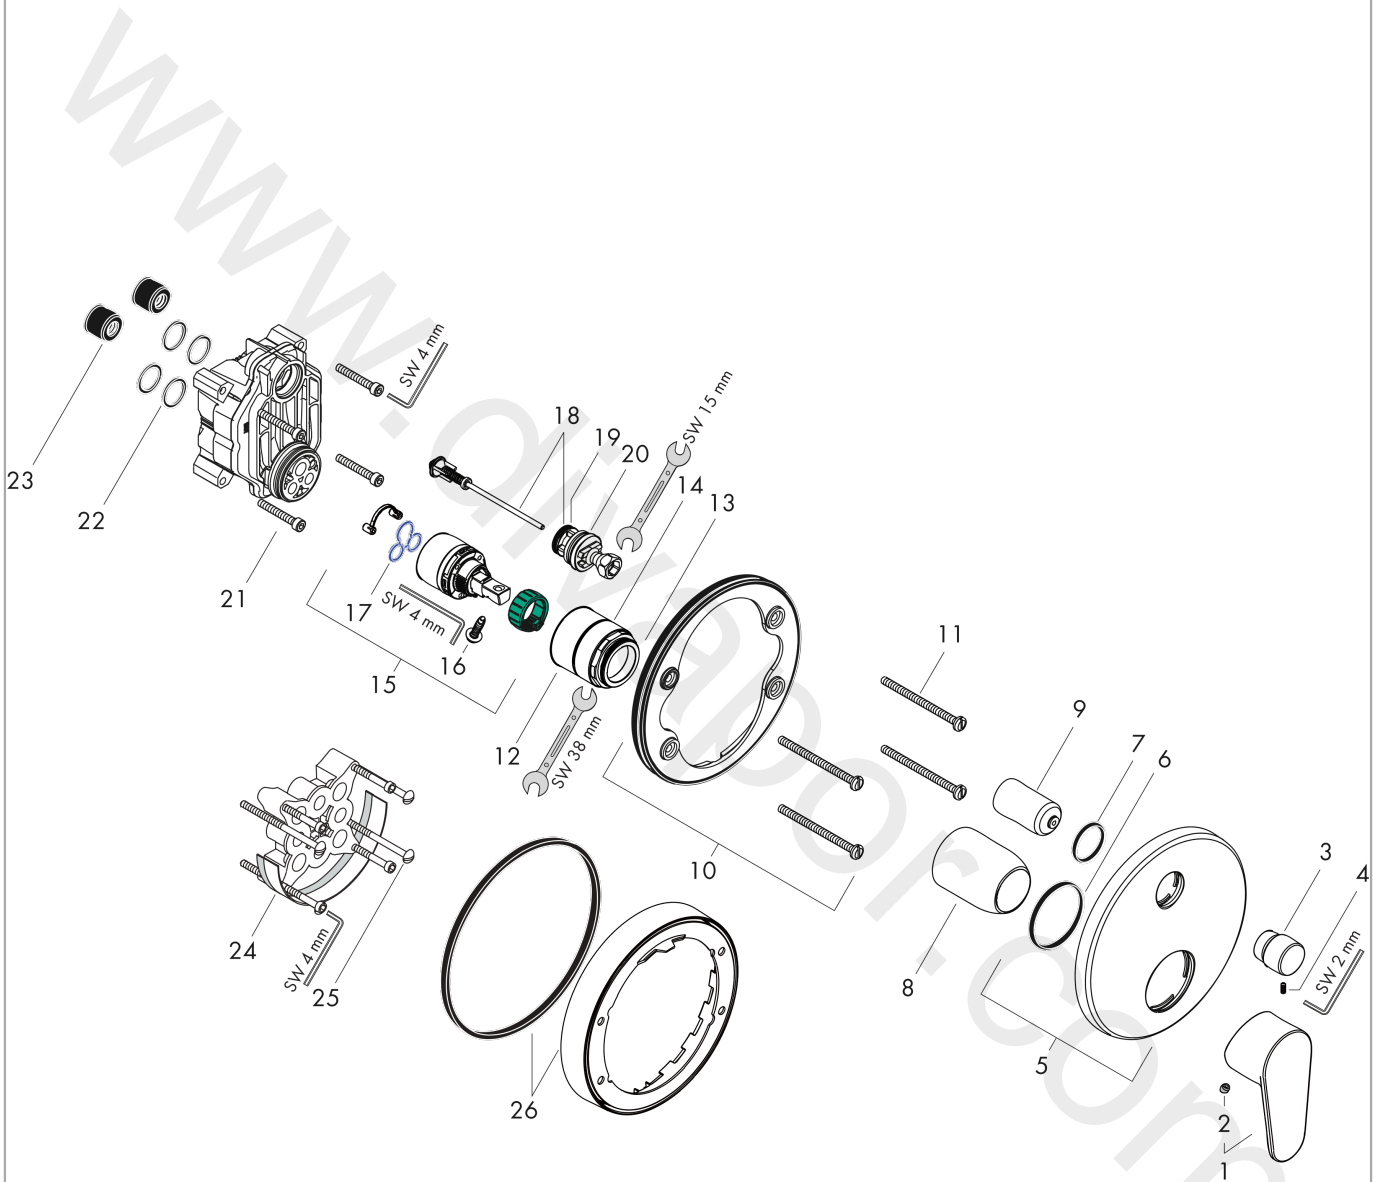

Focus

Single lever bath mixer for concealed installation for iBox universal

Finish: **Chrome** Article Number: **31945000**

Description

product features

- 2 functions
- flow rate upper outlet: 21 l/min
- flow rate lower outlet: 29 l/min
- maximum flow rate at 3 bar: 29 l/min
- ceramic cartridge
- temperature limitation adjustable
- diverter with automatic resetting
- with silencer
- connection type: basic set
- wall-mounted
- min. operating pressure: 1 bar
- max. operating pressure: 10 bar
- WRAS 1903005

Year of production: >01/16

Focus

Single lever bath mixer for concealed installation for iBox universal

Finish: **Chrome** Article Number: **31945000**

Spare part list

Year of production: >01/16

Pos.	Description	Article Number	Price	PU
1	handle	98532000	£ 35,00	1
2	screw cover	96338000	£ 3,30	1
3	diverter knob	98795000	£ 51,00	1
4	hollow set screw M4x10	97667000	£ 3,30	1
5	escutcheon Ø 150 mm	98791000	£ 64,00	1
6	O-ring 43x3	98418000	£ 3,30	1
7	O-ring 23x3	98142000	£ 3,30	1
8	sleeve	98790000	£ 35,00	1
9	sleeve	98794000	£ 35,00	1
10	holder for escutcheon	98793000	£ 43,00	1
11	set of fixing screws	96454000	£ 9,00	1
12	nut	98796000	£ 43,00	1
13	O-ring 30x1,5	98433000	£ 3,30	1
14	O-ring 39x1,5	98400000	£ 3,30	1
15	cartridge, assy	92730000	£ 35,00	1
16	locking screw for handle	95140000	£ 6,10	1
17	seal	95008000	£ 9,00	1
18	selector assy	95014000	£ 64,00	1
19	O-ring 16x2,3	98207000	£ 3,30	1
20	O-ring 20x2,5	92602000	£ 6,10	1
21	set of screws	93243000	£ 9,00	1
22	O-ring 16x2	98133000	£ 3,30	1
23	noise reduction	94073000	£ 25,00	1
24	extension 25 mm	13595000	£ 75,00	1
25	set of fixing screws	97747000	£ 3,30	1
26	extension 22 mm (Ø 150 mm)	13597000	£ 72,00	1
a	concealed item	01800180	£ 163,00	1
b	spring for exchanged connections	96365000	£ 43,00	1
c	conversion kit to escutcheon Ø 170 mm (bath mixer)	95354000	£ 96,00	1
d	fixation set	96615000	£ 59,00	1