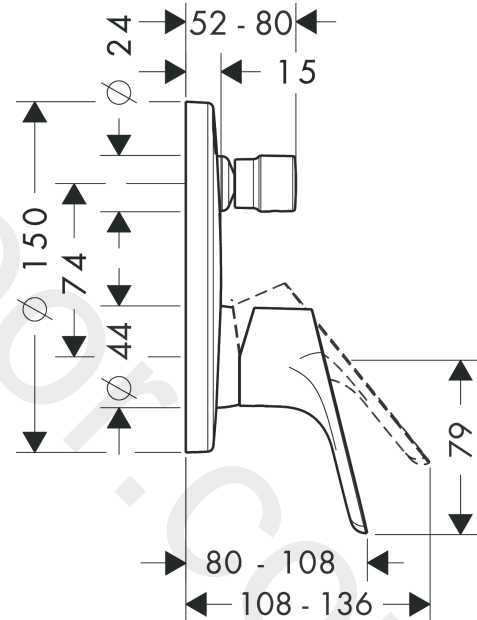

Focus

Single lever bath mixer for concealed installation for iBox universal

Finish: **Chrome** Article Number: **31945000**

Description

product features

- 2 functions
- flow rate upper outlet: 21 l/min
- flow rate lower outlet: 29 l/min
- maximum flow rate at 3 bar: 29 l/min
- ceramic cartridge
- temperature limitation adjustable
- diverter with automatic resetting
- with silencer
- connection type: basic set
- wall-mounted
- min. operating pressure: 1 bar
- max. operating pressure: 10 bar
- WRAS 1903005

Article Details

Price excl. VAT

161,67 £

Certificates / Sustainability

Product image

Scale drawing

Focus

Single lever bath mixer for concealed installation for iBox universal