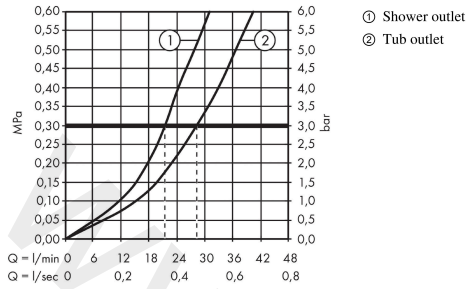

Focus

Single lever bath mixer for concealed installation for iBox universal

Finish: **Chrome** Article Number: **31945000**

Flowchart

www.divapor.com