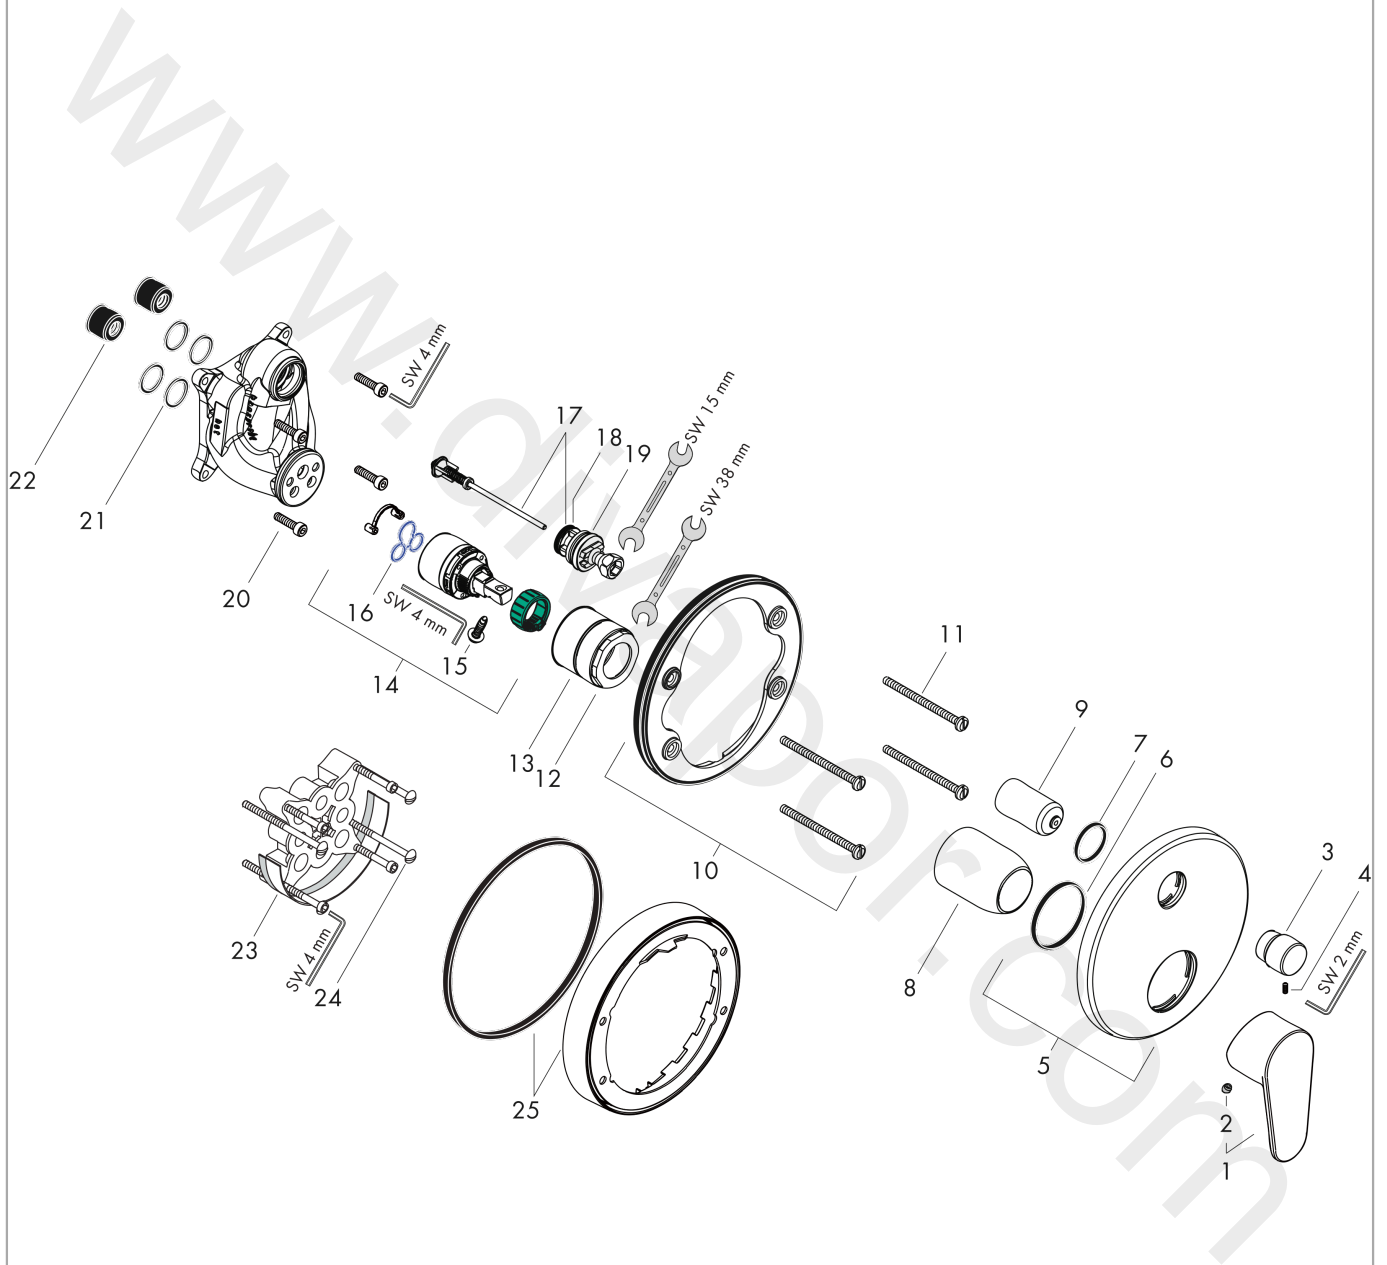

Focus

Single lever bath mixer for concealed installation for iBox universal

Surfaces: Article Number: **31945000**

Exploded Drawing

Year of production: **01/10 - 12/15**

Focus**Single lever bath mixer for concealed installation for iBox universal**Surfaces: Article Number: **31945000****Spare part list**Year of production: **01/10 - 12/15**

Pos.	Description	Article Number	Price	PU
1	handle	98532000	£ 35,00	1
2	screw cover	96338000	£ 3,30	1
3	diverter knob	98795000	£ 51,00	1
4	hollow set screw M4x10	97667000	£ 3,30	1
5	escutcheon Ø 150 mm	98791000	£ 64,00	1
6	O-ring 43x3	98418000	£ 3,30	1
7	O-ring 23x3	98142000	£ 3,30	1
8	sleeve	98790000	£ 35,00	1
9	sleeve	98794000	£ 35,00	1
10	holder for escutcheon	98793000	£ 43,00	1
11	set of fixing screws	96454000	£ 9,00	1
12	nut	98796000	£ 43,00	1
13	O-ring 39x1,5	98400000	£ 3,30	1
14	cartridge, assy	92730000	£ 35,00	1
15	locking screw for handle	95140000	£ 6,10	1
16	seal	95008000	£ 9,00	1
17	selector assy	95014000	£ 64,00	1
18	O-ring 16x2,3	98207000	£ 3,30	1
19	O-ring 20x2,5	92602000	£ 6,10	1
20	set of screws	96525000	£ 9,00	1
21	O-ring 16x2	98133000	£ 3,30	1
22	noise reduction	94073000	£ 25,00	1
23	extension 25 mm	13595000	£ 75,00	1
24	set of fixing screws	97747000	£ 3,30	1
25	extension 22 mm (Ø 150 mm)	13597000	£ 72,00	1
a	spring for exchanged connections	96365000	£ 43,00	1
b	conversion kit to escutcheon Ø 170 mm (bath mixer)	95354000	£ 96,00	1
c	concealed item	01800180	£ 163,00	1