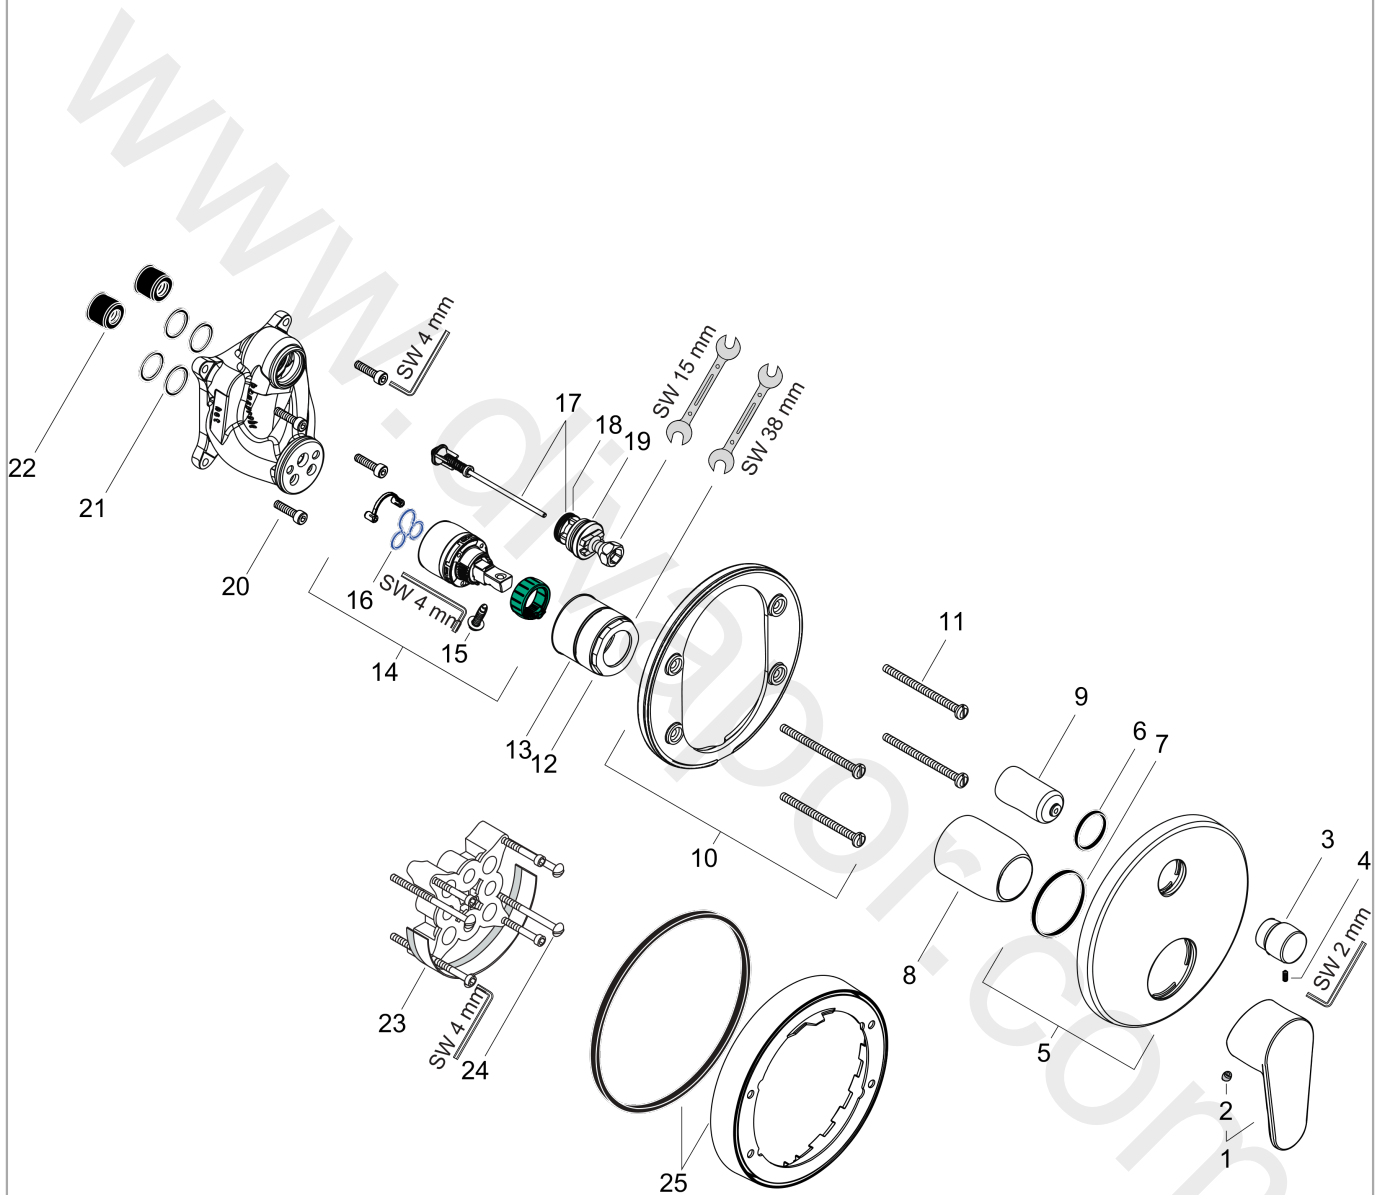

Focus

Single lever bath mixer for concealed installation for iBox universal

Surfaces: Article Number: **31945000**

Exploded Drawing

Year of production: **10/08 - 12/09**

Focus**Single lever bath mixer for concealed installation for iBox universal**Surfaces: Article Number: **31945000****Spare part list**Year of production: **10/08 - 12/09**

Pos.	Description	Article Number	Price	PU
1	handle	98532000	£ 35,00	1
2	screw cover	96338000	£ 3,30	1
3	diverter knob	98795000	£ 51,00	1
4	hollow set screw M4x10	97667000	£ 3,30	1
5	escutcheon Ø 150 mm	98791000	£ 64,00	1
6	O-ring 43x3	98418000	£ 3,30	1
7	O-ring 23x3	98142000	£ 3,30	1
8	sleeve	98790000	£ 35,00	1
9	sleeve	98794000	£ 35,00	1
10	holder for escutcheon	98793000	£ 43,00	1
11	set of fixing screws	96454000	£ 9,00	1
12	nut	98796000	£ 43,00	1
13	O-ring 39x1,5	98400000	£ 3,30	1
14	cartridge, assy	92730000	£ 35,00	1
15	locking screw for handle	95140000	£ 6,10	1
16	seal	95008000	£ 9,00	1
17	selector assy	95014000	£ 64,00	1
18	O-ring 16x2,3	98207000	£ 3,30	1
19	O-ring 20x2,5	92602000	£ 6,10	1
20	set of screws	96525000	£ 9,00	1
21	O-ring 16x2	98133000	£ 3,30	1
22	noise reduction	94073000	£ 25,00	1
23	extension 25 mm	13595000	£ 75,00	1
24	set of fixing screws	97747000	£ 3,30	1
25	extension 22 mm (Ø 150 mm)	13597000	£ 72,00	1
a	concealed item	01800180	£ 163,00	1
b	spring for exchanged connections	96365000	£ 43,00	1
c	conversion kit to escutcheon Ø 170 mm (bath mixer)	95354000	£ 96,00	1