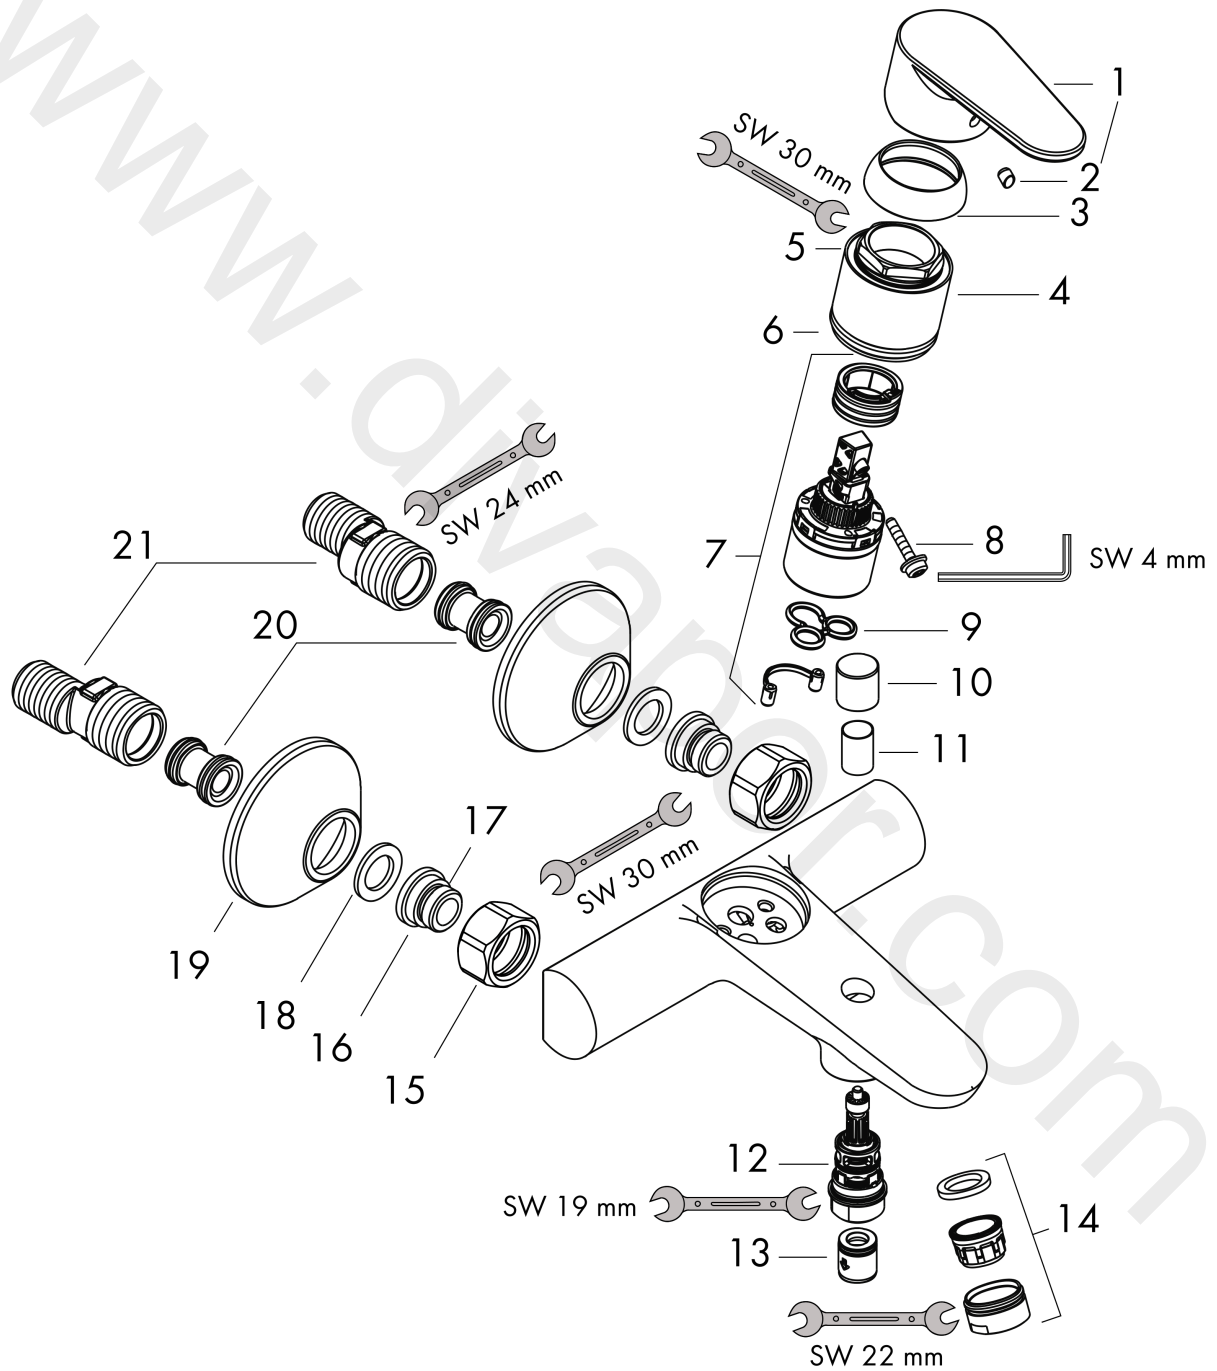

**Focus**  
**Single lever bath mixer for exposed installation**  
 Surfaces: Article Number: **31940000**

**Exploded Drawing**

Year of production: **11/11 - 05/14**

## Focus

### Single lever bath mixer for exposed installation

Surfaces: Article Number: **31940000**

## Spare part list

Year of production: **11/11 - 05/14**

Pos.	Description	Article Number	Price	PU
1	handle	98532000	£ 35,00	1
2	screw cover	96338000	£ 3,30	1
3	flange	97406000	£ 20,50	1
4	nut	97977000	£ 43,00	1
5	O-Ring 32x2	98193000	£ 3,30	1
6	O-ring 33x1,5	98164000	£ 3,30	1
7	cartridge, assy	92730000	£ 35,00	1
8	locking screw for handle	95140000	£ 6,10	1
9	seal	95008000	£ 9,00	1
10	diverter knob	97981000	£ 20,50	1
11	sleeve	97979000	£ 16,10	1
12	selector	97978000	£ 64,00	1
13	non return valve	97980000	£ 16,10	1
14	aerator M24x1 (30 l/min)	96512000	£ 16,10	1
15	set of nuts	96157000	£ 35,00	1
16	connecting thread	97220000	£ 16,10	1
17	O-ring 15x2	98163000	£ 3,30	1
18	filter packing	96922000	£ 9,00	1
19	escutcheon Ø 70 mm	94135000	£ 13,30	1
20	noise reduction	96429000	£ 6,10	1
21	set of S-unions (±12 mm)	94140000	£ 51,00	1
a	set of S-unions (±32 mm)	98592000	£ 43,00	1