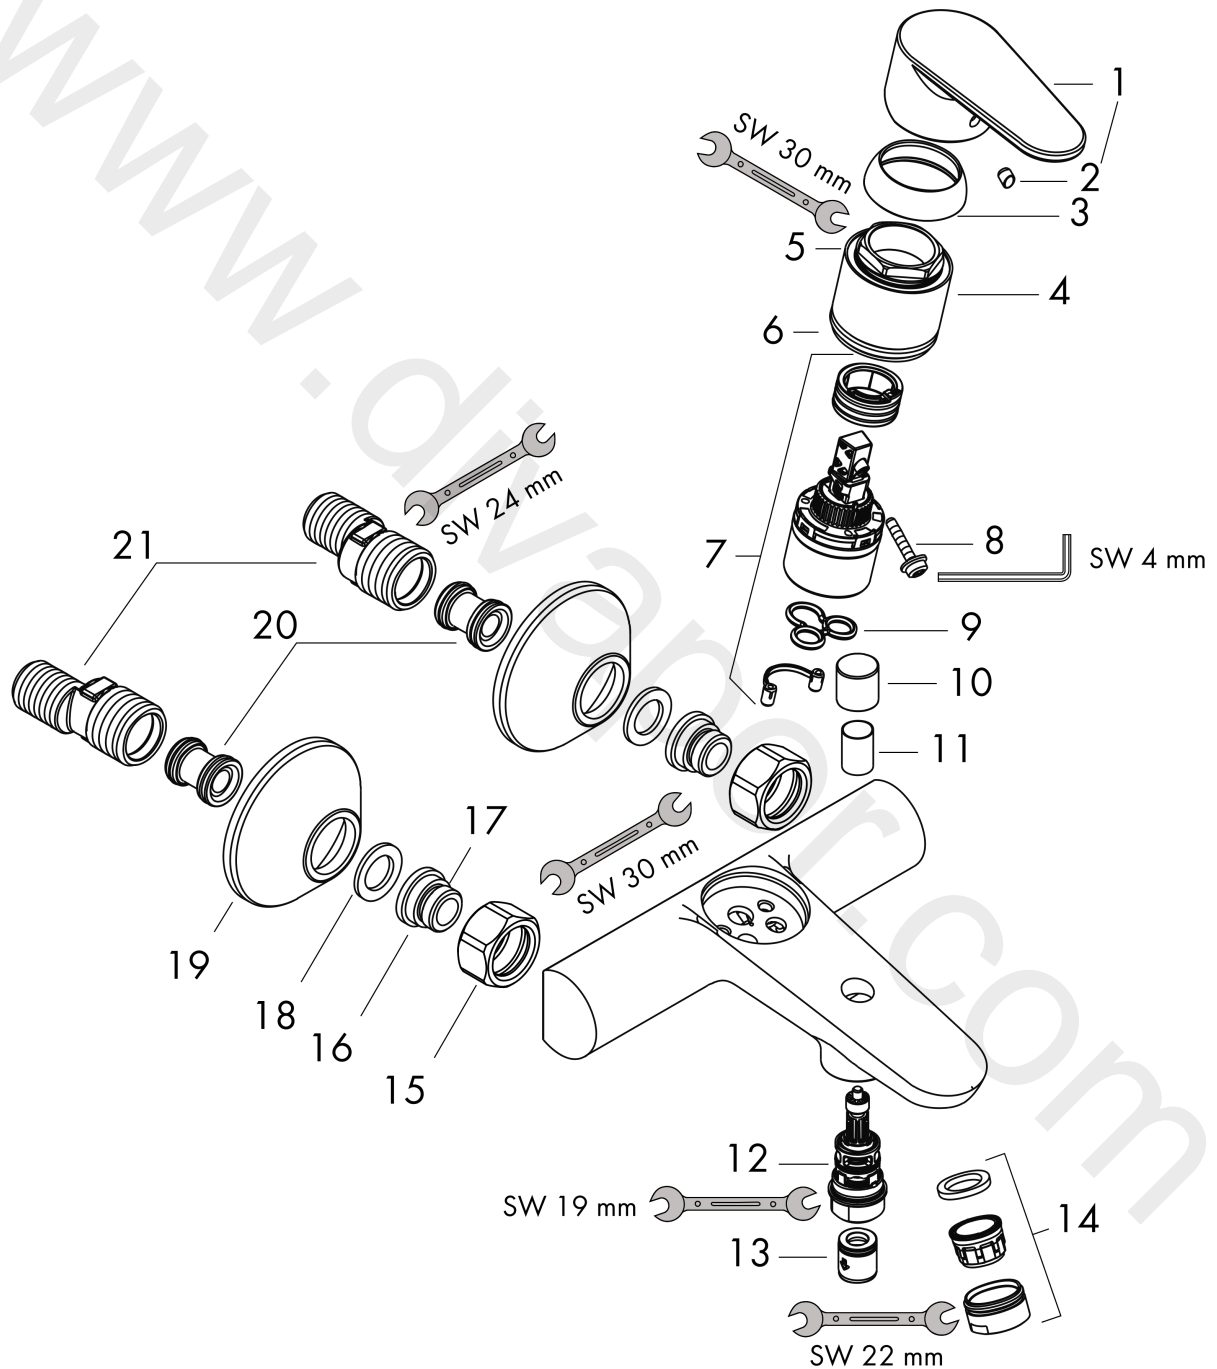

Focus
Single lever bath mixer for exposed installation
 Surfaces: Article Number: **31940000**

Exploded Drawing

Year of production: **10/08 - 10/11**

Focus**Single lever bath mixer for exposed installation**Surfaces: Article Number: **31940000****Spare part list**Year of production: **10/08 - 10/11**

Pos.	Description	Article Number	Price	PU
1	handle	98532000	£ 35,00	1
2	screw cover	96338000	£ 3,30	1
3	flange	97406000	£ 20,50	1
4	nut	97977000	£ 43,00	1
5	O-Ring 32x2	98193000	£ 3,30	1
6	O-ring 33x1,5	98164000	£ 3,30	1
7	cartridge, assy	92730000	£ 35,00	1
8	locking screw for handle	95140000	£ 6,10	1
9	seal	95008000	£ 9,00	1
10	diverter knob	97981000	£ 20,50	1
11	sleeve	97979000	£ 16,10	1
12	selector	97978000	£ 64,00	1
13	non return valve	97980000	£ 16,10	1
14	aerator M24x1 (25 l/min)	13914000	£ 19,50	1
15	set of nuts	96157000	£ 35,00	1
16	connecting thread	97220000	£ 16,10	1
17	O-ring 15x2	98163000	£ 3,30	1
18	filter packing	96922000	£ 9,00	1
19	escutcheon Ø 70 mm	94135000	£ 13,30	1
20	noise reduction	96429000	£ 6,10	1
21	set of S-unions (±12 mm)	94140000	£ 51,00	1
a	set of S-unions (±32 mm)	98592000	£ 43,00	1
b	diverter fixing device	97211000	£ 3,30	1