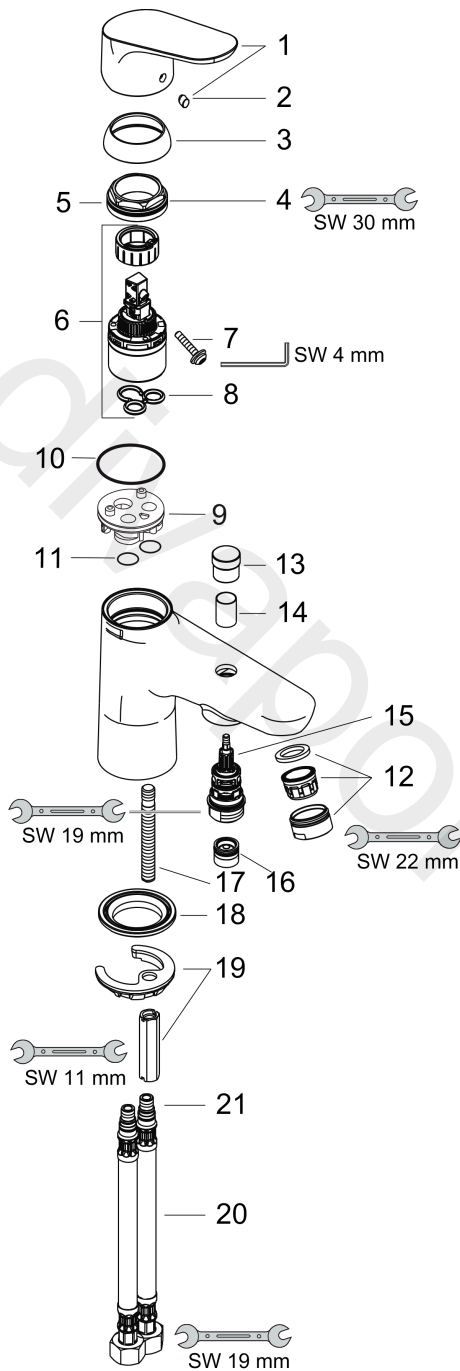

Focus

Single lever bath and shower mixer Monotrou with 2 flow rates

Surfaces: Article Number: **31938000**

Exploded Drawing

Year of production: **09/11 - 04/20**

Focus**Single lever bath and shower mixer Monotrou with 2 flow rates**Surfaces: Article Number: **31938000****Spare part list**Year of production: **09/11 - 04/20**

Pos.	Description	Article Number	Price	PU
1	handle	98532000	£ 35,00	1
2	screw cover	96338000	£ 3,30	1
3	flange	97406000	£ 20,50	1
4	nut	95870000	£ 25,00	1
5	O-ring 33x2	98154000	£ 3,30	1
6	cartridge, assy	95730000	£ 43,00	1
7	locking screw for handle	95140000	£ 6,10	1
8	seal	95008000	£ 9,00	1
9	adapter for cartridge	97773000	£ 9,00	1
10	O-Ring 32x2	98193000	£ 3,30	1
11	O-ring 9x1,8	98118000	£ 3,30	1
12	aerator M24x1 (38 l/min)	95871000	£ 20,50	1
13	diverter knob	97981000	£ 20,50	1
14	sleeve	97979000	£ 16,10	1
15	selector	97978000	£ 64,00	1
16	non return valve	97980000	£ 16,10	1
17	screw M8 x 68	97736000	£ 6,10	1
18	seal	97608000	£ 6,10	1
19	fixing set	96016000	£ 35,00	1
20	connection hose 450 mm M10x1 G3/8	96507000	£ 43,00	1
21	O-ring 7x1,5	98422000	£ 3,30	1
a	diverter fixing device	97211000	£ 3,30	1