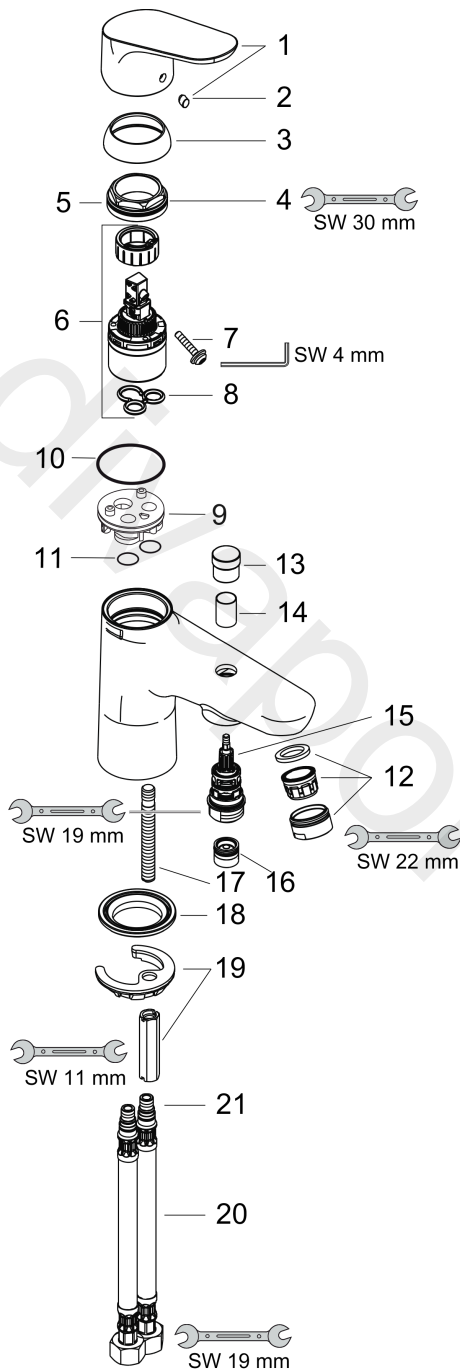

Focus

Single lever bath and shower mixer Monotrou with 2 flow rates

Finish: **Chrome** Article Number: **31938000**

Description

product features

- 2 functions
- projection: 130 mm
- spray type mixer: normal spray
- maximum flow rate at 3 bar: 20 l/min
- ceramic cartridge with Eco handle position for 2 flow rates
- temperature limitation adjustable
- diverter with automatic resetting
- protected against backflow, according to DIN EN 1717
- suitable for continuous flow water heaters
- connection dimension: DN15
- connection type: G 3/8 connections
- suitable for installation on bath rim
- no additional maintenance opening required

Single lever bath and shower mixer Monotrou with 2 flow rates

Finish: **Chrome** Article Number: **31938000**

Flowchart

www.divapor.com

Focus

Single lever bath and shower mixer Monotrou with 2 flow rates

Finish: **Chrome** Article Number: **31938000**

Exploded Drawing

Year of production: >05/21

Focus**Single lever bath and shower mixer Monotrou with 2 flow rates**Finish: **Chrome** Article Number: **31938000****Spare part list**

Year of production: >05/21

Pos.	Description	Article Number	Price	PU
1	handle	94502000	£ 51,00	1
2	screw cover	96338000	£ 3,30	1
3	flange	97406000	£ 20,50	1
4	nut	95870000	£ 25,00	1
5	O-Ring 32x2	98193000	£ 3,30	1
6	cartridge, assy	95730000	£ 43,00	1
7	locking screw for handle	95140000	£ 6,10	1
8	seal	95008000	£ 9,00	1
9	adapter for cartridge	97773000	£ 9,00	1
10	O-ring 33x2	98154000	£ 3,30	1
11	O-ring 9x1,8	98118000	£ 3,30	1
12	aerator M24x1 (38 l/min)	92513000	£ 13,30	1
13	diverter knob	97981000	£ 20,50	1
14	sleeve	97979000	£ 16,10	1
15	selector	97978000	£ 64,00	1
16	non return valve	97980000	£ 16,10	1
17	screw M8 x 68	97736000	£ 6,10	1
18	seal	97608000	£ 6,10	1
19	fixing set	96016000	£ 35,00	1
20	connection hose 450 mm M10x1 G3/8	96507000	£ 43,00	1
21	O-ring 7x1,5	98422000	£ 3,30	1
a	diverter fixing device	97211000	£ 3,30	1