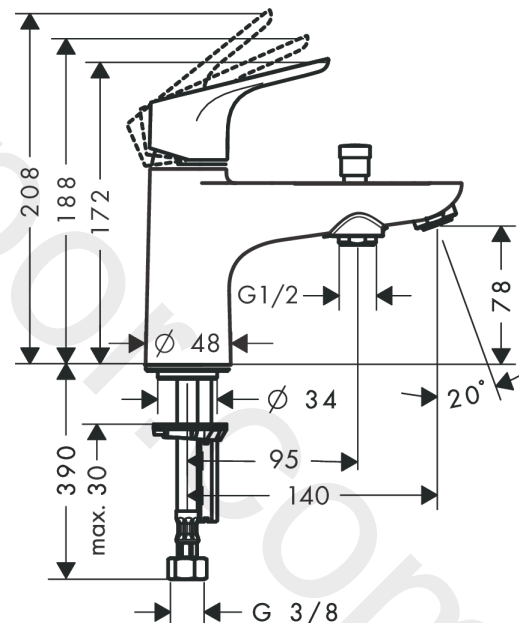

Scale drawing