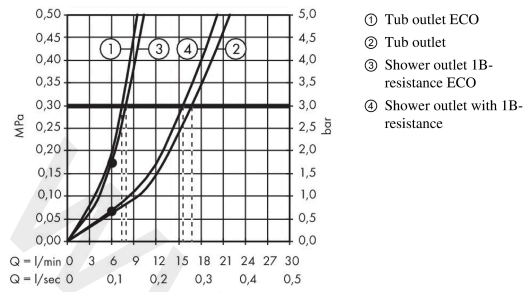

Focus

Single lever bath and shower mixer Monotrou with 2 flow rates

Finish: **Chrome** Article Number: **31938000**

Description

product features

- 2 functions
- projection: 130 mm
- spray type mixer: normal spray
- maximum flow rate at 3 bar: 20 l/min
- ceramic cartridge with Eco handle position for 2 flow rates
- temperature limitation adjustable
- diverter with automatic resetting
- protected against backflow, according to DIN EN 1717
- suitable for continuous flow water heaters
- connection dimension: DN15
- connection type: G 3/8 connections
- suitable for installation on bath rim
- no additional maintenance opening required

Article Details

Price excl. VAT

168,33 £

Technology

Certificates / Sustainability

Product image

Scale drawing

Focus

Single lever bath and shower mixer Monotrou with 2 flow rates

Finish: **Chrome** Article Number: **31938000**

Flowchart

www.divapor.com

Focus

Single lever bath and shower mixer Monotrou with 2 flow rates

Finish: **Chrome** Article Number: **31938000**

Exploded Drawing

Year of production: >05/21

Focus**Single lever bath and shower mixer Monotrou with 2 flow rates**Finish: **Chrome** Article Number: **31938000****Spare part list**

Year of production: >05/21