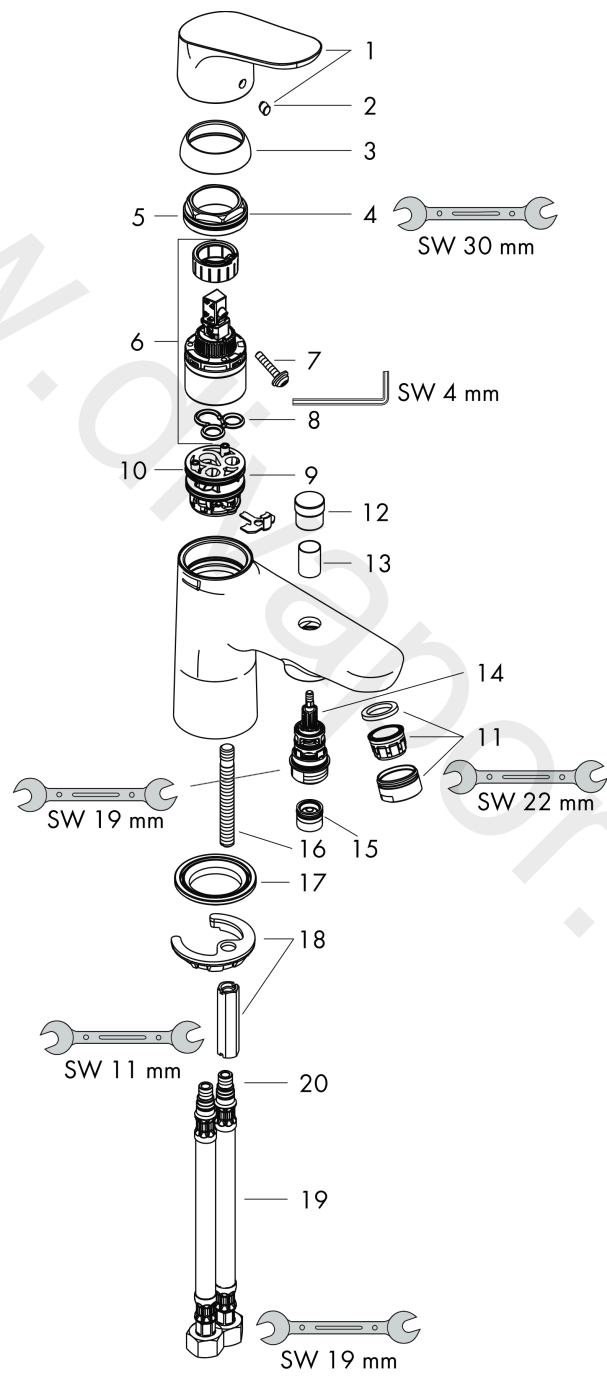

Focus

Single lever bath and shower mixer Monotrou with 2 flow rates

Surfaces: Article Number: **31938000**

Exploded Drawing

Year of production: **02/10 - 08/11**

Focus**Single lever bath and shower mixer Monotrou with 2 flow rates**Surfaces: Article Number: **31938000****Spare part list**Year of production: **02/10 - 08/11**

Pos.	Description	Article Number	Price	PU
1	handle	98532000	£ 35,00	1
2	screw cover	96338000	£ 3,30	1
3	flange	97406000	£ 20,50	1
4	nut	97209000	£ 16,10	1
5	O-Ring 32x2	98193000	£ 3,30	1
6	cartridge, assy	95730000	£ 43,00	1
7	locking screw for handle	95140000	£ 6,10	1
8	seal	95008000	£ 9,00	1
9	adapter for cartridge	98750000	£ 13,30	1
10	O-Ring 30x2	98186000	£ 3,30	1
11	aerator M24x1 (30 l/min)	96512000	£ 16,10	1
12	diverter knob	97981000	£ 20,50	1
13	sleeve	97979000	£ 16,10	1
14	selector	97978000	£ 64,00	1
15	non return valve	97980000	£ 16,10	1
16	screw M8 x 68	97736000	£ 6,10	1
17	fixing set	96482000	£ 43,00	1
18	seal	97608000	£ 6,10	1
19	connection hose 450 mm M8x0,75 G3/8	97206000	£ 35,00	1
20	O-ring 7x1,5	98422000	£ 3,30	1