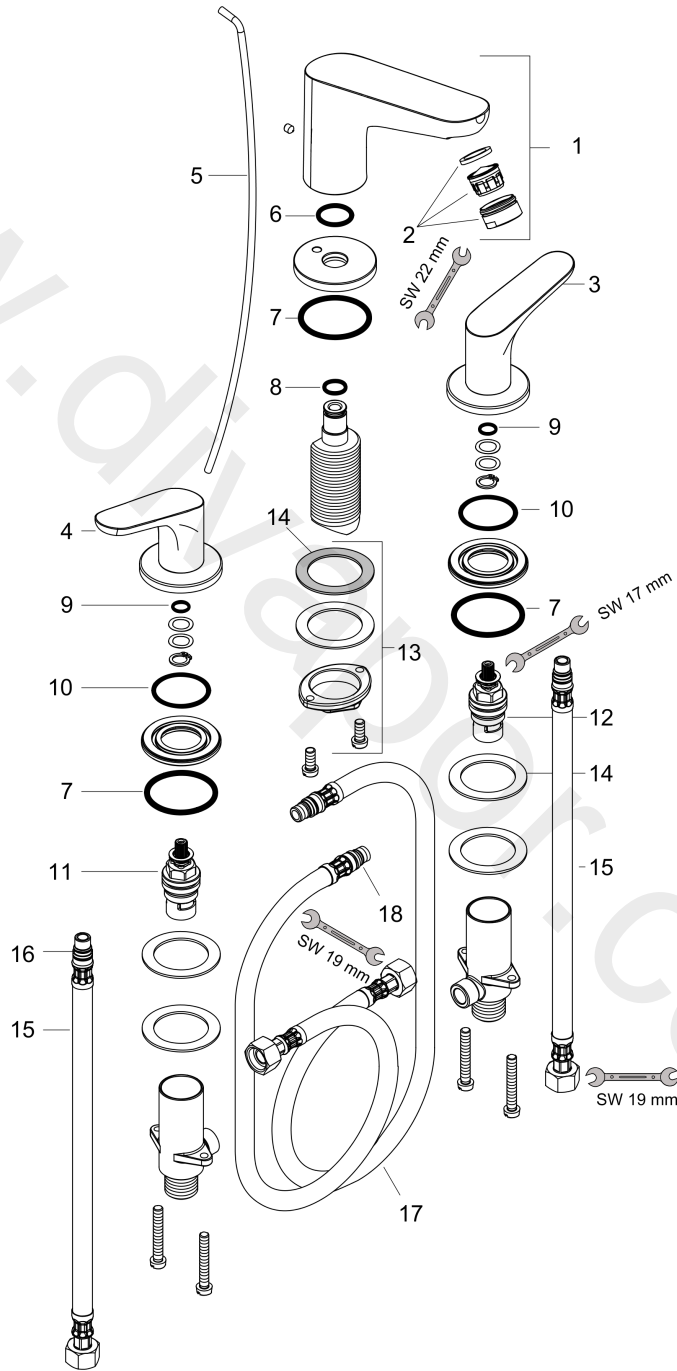

Focus

3-hole basin mixer 100 with pop-up waste set

Finish: **Chrome** Article Number: **31937000**

Exploded Drawing

Year of production: >06/19

Focus**3-hole basin mixer 100 with pop-up waste set**Finish: **Chrome** Article Number: **31937000****Spare part list**

Year of production: >06/19

Pos.	Description	Article Number	Price	PU
1	spout cpl.	95935000	-	1
2	aerator M24x1 (5 l/min)	92372000	£ 20,50	1
3	handle for cold water	95931000	£ 79,00	1
4	handle for hot water	95930000	£ 79,00	1
5	pull rod	96657000	£ 13,30	1
6	O-ring 18x2,5	98139000	£ 3,30	1
7	O-ring 40x3	92634000	£ 3,30	1
8	O-ring 11x2	98127000	£ 3,30	1
9	O-ring 9x1,5	98117000	£ 3,30	1
10	O-Ring 32x2	98193000	£ 3,30	1
11	shut off unit right closing	94009000	£ 43,00	1
12	shut off unit left closing	94008000	£ 43,00	1
13	fixing set (Ø 32)	13961000	£ 25,00	1
14	lever collar	97548000	£ 3,30	1
15	connection hose 450 mm M10x1 G3/8	96507000	£ 43,00	1
16	O-ring 8x1,75	97827000	£ 3,30	1
17	connection hose 450 mm M8x0,75 G3/8	97206000	£ 35,00	1
18	O-ring 7x1,5	98422000	£ 3,30	1
a	pop up waste	94139000	£ 96,00	1
b	fixation extension 35 mm	13898000	£ 79,00	1