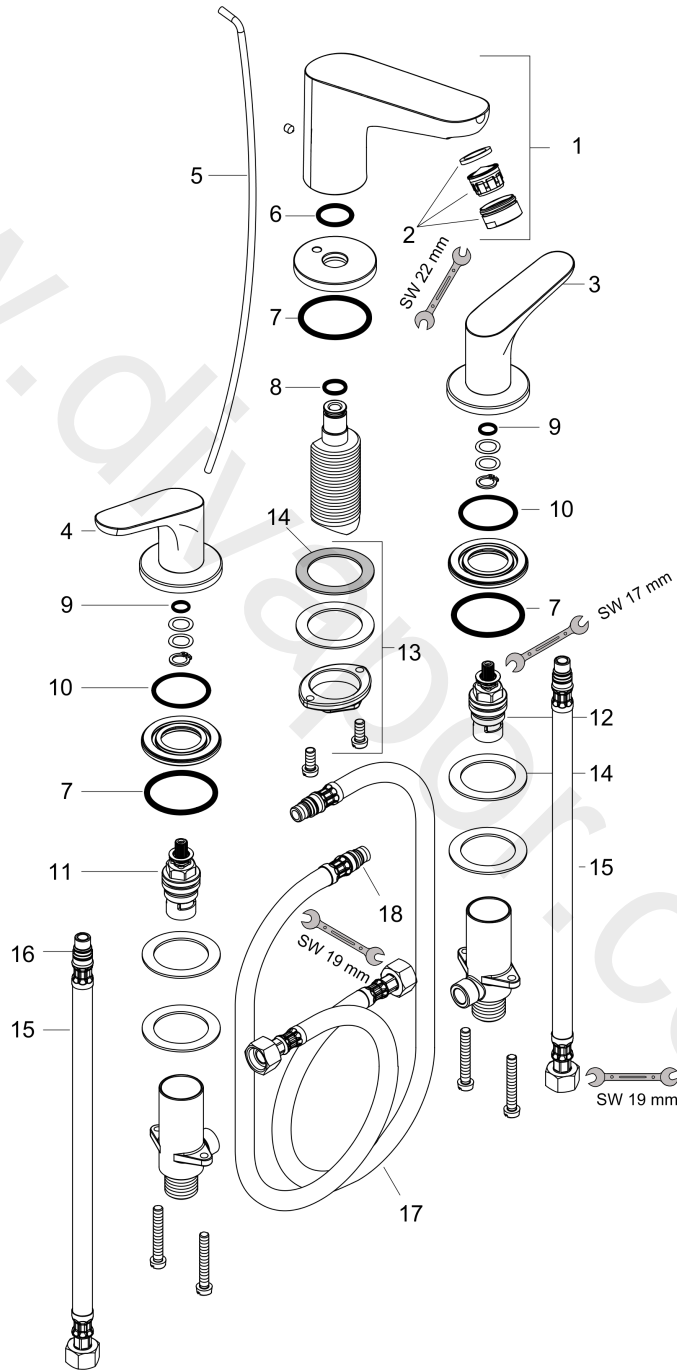

Focus

3-hole basin mixer 100 with pop-up waste set

Surfaces: Article Number: **31937000**

Exploded Drawing

Year of production: **01/12 - 05/19**

Focus

3-hole basin mixer 100 with pop-up waste set

Surfaces: Article Number: **31937000**

Spare part list

Year of production: **01/12 - 05/19**

| Pos. | Description | Article Number | Price | PU |
|------|-------------------------------------|----------------|---------|----|
| 1 | spout cpl. | 95935000 | - | 1 |
| 2 | aerator M24x1 (5 l/min) | 13185000 | £ 22,30 | 1 |
| 3 | handle for cold water | 95931000 | £ 79,00 | 1 |
| 4 | handle for hot water | 95930000 | £ 79,00 | 1 |
| 5 | pull rod | 96657000 | £ 13,30 | 1 |
| 6 | O-ring 18x2,5 | 98139000 | £ 3,30 | 1 |
| 7 | O-ring 40x3 | 92634000 | £ 3,30 | 1 |
| 8 | O-ring 11x2 | 98127000 | £ 3,30 | 1 |
| 9 | O-ring 9x1,5 | 98117000 | £ 3,30 | 1 |
| 10 | O-Ring 32x2 | 98193000 | £ 3,30 | 1 |
| 11 | shut off unit right closing | 94009000 | £ 43,00 | 1 |
| 12 | shut off unit left closing | 94008000 | £ 43,00 | 1 |
| 13 | fixing set (Ø 32) | 13961000 | £ 25,00 | 1 |
| 14 | lever collar | 97548000 | £ 3,30 | 1 |
| 15 | connection hose 450 mm M10x1 G3/8 | 96507000 | £ 43,00 | 1 |
| 16 | O-ring 8x1,75 | 97827000 | £ 3,30 | 1 |
| 17 | connection hose 450 mm M8x0,75 G3/8 | 97206000 | £ 35,00 | 1 |
| 18 | O-ring 7x1,5 | 98422000 | £ 3,30 | 1 |
| a | pop up waste | 94139000 | £ 96,00 | 1 |
| b | fixation extension 35 mm | 13898000 | £ 79,00 | 1 |