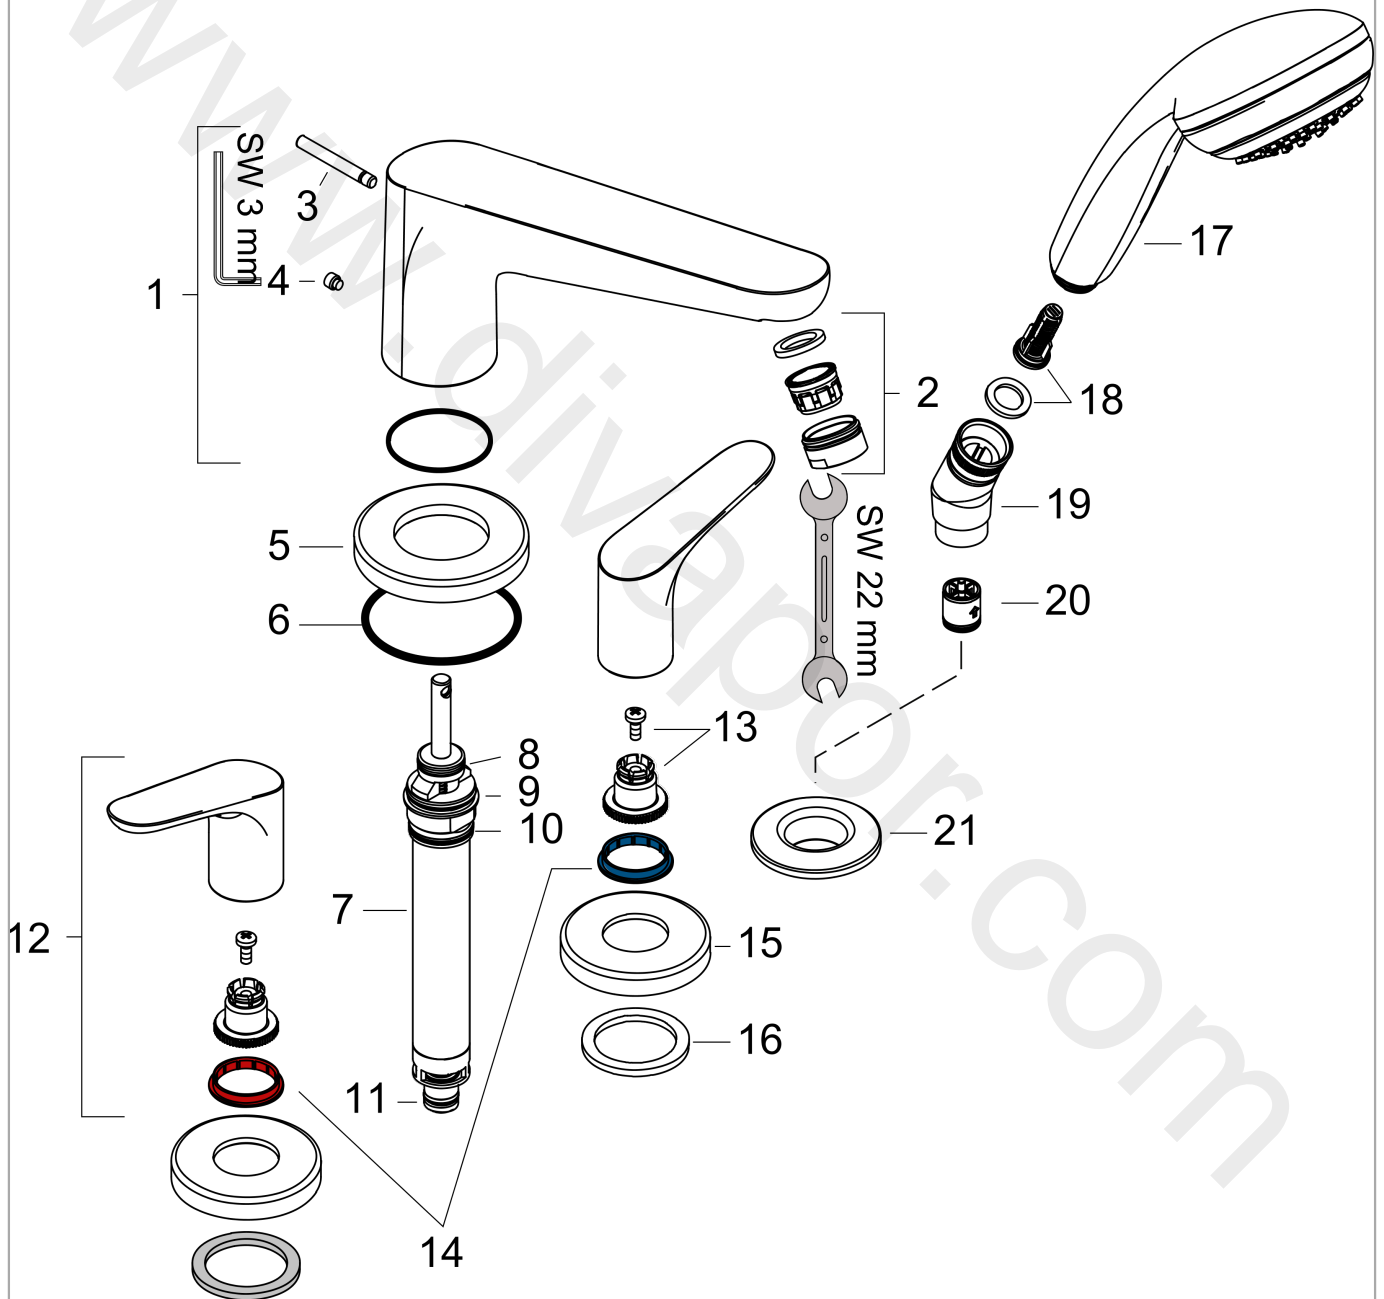

**Focus**

**4-hole rim mounted bath mixer**

Surfaces: Article Number: **31936000**

**Exploded Drawing**

Year of production: **06/19 - 06/22**

### 4-hole rim mounted bath mixer

Surfaces: Article Number: **31936000**

## Spare part list

Year of production: **06/19 - 06/22**

Pos.	Description	Article Number	Price	PU
1	spout cpl.	95941000	£ 275,00	1
2	aerator M24x1 (25 l/min)	92512000	£ 64,00	1
3	diverter knob	98607000	£ 16,10	1
4	hollow set screw M6x6	97660000	£ 3,30	1
5	escutcheon Ø 70 mm	97779000	£ 79,00	1
6	O-ring 58x3	98202000	£ 3,30	1
7	selector assy	96775000	£ 79,00	1
8	O-Ring 14x2,5	98189000	£ 3,30	1
9	O-Ring 23x2,5	98183000	£ 3,30	1
10	O-Ring 22x2	98185000	£ 3,30	1
11	O-ring 9x2,5	98217000	£ 3,30	1
12	handle	95929000	£ 51,00	1
13	handle fixing set	94184000	£ 6,10	1
14	set of color-rings cold / hot water	95819000	£ 13,30	1
15	escutcheon Ø 52 mm	97159000	£ 51,00	1
16	flat seal	98749000	£ 6,10	1
17	handshower	28562000	£ 36,00	1
18	filter insert	97708000	£ 6,10	1
19	shower holder	28071000	£ 43,00	1
20	set of non return valves DW 15	94074000	£ 16,10	1
21	escutcheon	31098000	£ 43,00	1
a	concealed item	13244180	£ 455,00	1