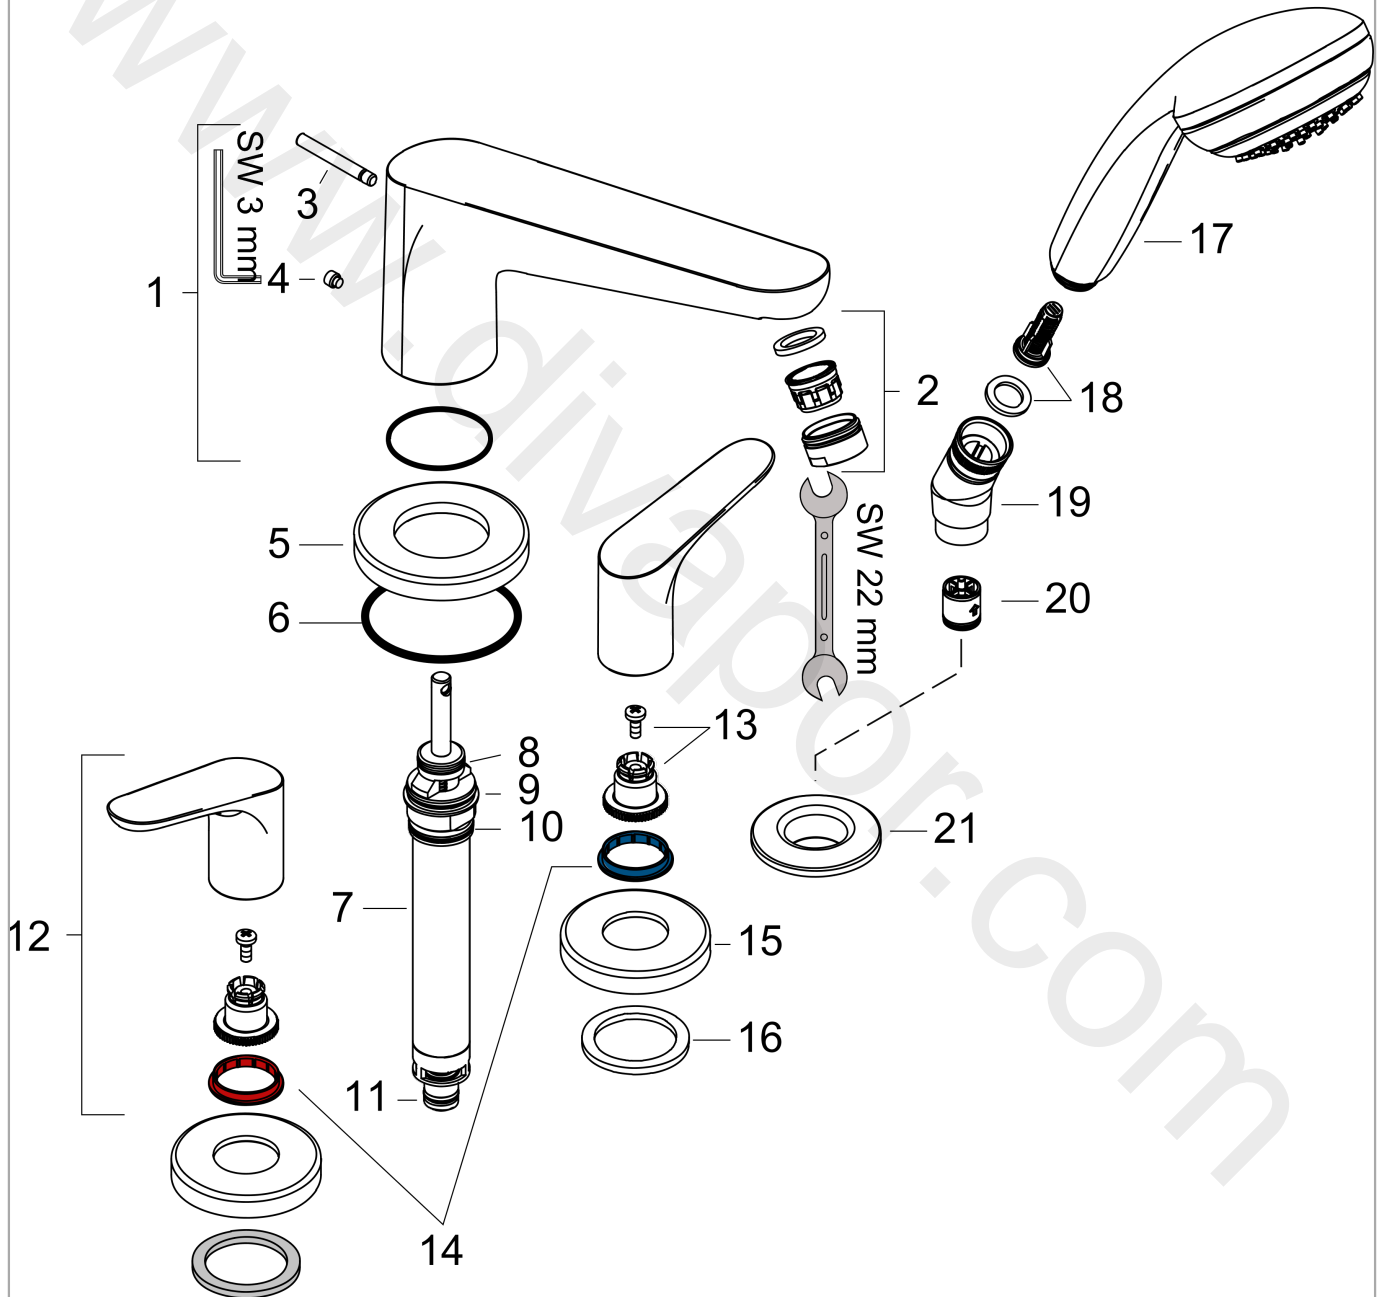

Focus

4-hole rim mounted bath mixer

Surfaces: Article Number: **31936000**

Exploded Drawing

Year of production: **01/12 - 05/19**

Focus**4-hole rim mounted bath mixer**Surfaces: Article Number: **31936000****Spare part list**Year of production: **01/12 - 05/19**

Pos.	Description	Article Number	Price	PU
1	spout cpl.	95941000	£ 275,00	1
2	aerator M24x1 (25 l/min)	13914000	£ 19,50	1
3	diverter knob	98607000	£ 16,10	1
4	hollow set screw M6x6	97660000	£ 3,30	1
5	escutcheon Ø 70 mm	97779000	£ 79,00	1
6	O-ring 58x3	98202000	£ 3,30	1
7	selector assy	96775000	£ 79,00	1
8	O-Ring 14x2,5	98189000	£ 3,30	1
9	O-Ring 23x2,5	98183000	£ 3,30	1
10	O-Ring 22x2	98185000	£ 3,30	1
11	O-ring 9x2,5	98217000	£ 3,30	1
12	handle	95929000	£ 51,00	1
13	handle fixing set	94184000	£ 6,10	1
14	set of color-rings cold / hot water	95819000	£ 13,30	1
15	escutcheon	31098000	£ 43,00	1
16	flat seal	98749000	£ 6,10	1
17	handshower	28562000	£ 36,00	1
18	filter insert	97708000	£ 6,10	1
19	shower holder	28071000	£ 43,00	1
20	set of non return valves DW 15	94074000	£ 16,10	1
21	escutcheon Ø 52 mm	97159000	£ 51,00	1
a	concealed item	13244180	£ 455,00	1