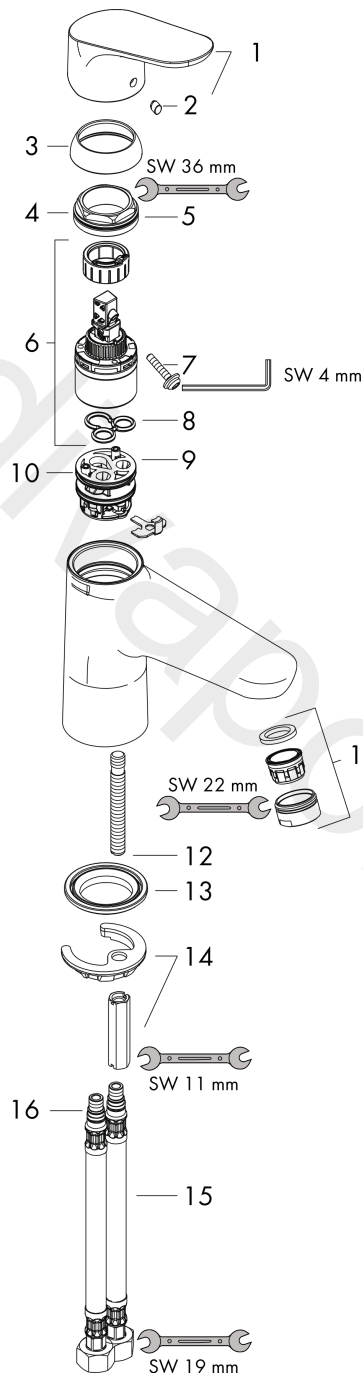

Focus

Single lever bath mixer Monotrou

Surfaces: Article Number: **31931000**

Exploded Drawing

Year of production: **09/09 - 08/11**

Focus

Single lever bath mixer Monotrou

Surfaces: Article Number: **31931000**

Spare part list

Year of production: **09/09 - 08/11**

Pos.	Description	Article Number	Price	PU
1	handle	98532000	£ 35,00	1
2	screw cover	96338000	£ 3,30	1
3	flange	97406000	£ 20,50	1
4	nut	97209000	£ 16,10	1
5	O-Ring 32x2	98193000	£ 3,30	1
6	cartridge, assy	92730000	£ 35,00	1
7	locking screw for handle	95140000	£ 6,10	1
8	seal	95008000	£ 9,00	1
9	adapter for cartridge	98750000	£ 13,30	1
10	O-Ring 30x2	98186000	£ 3,30	1
11	aerator M24x1 (30 l/min)	96512000	£ 16,10	1
12	screw M8 x 68	97736000	£ 6,10	1
13	seal	97608000	£ 6,10	1
14	fixing set	96482000	£ 43,00	1
15	connection hose 450 mm M8x0,75 G3/8	97206000	£ 35,00	1
16	O-ring 7x1,5	98422000	£ 3,30	1