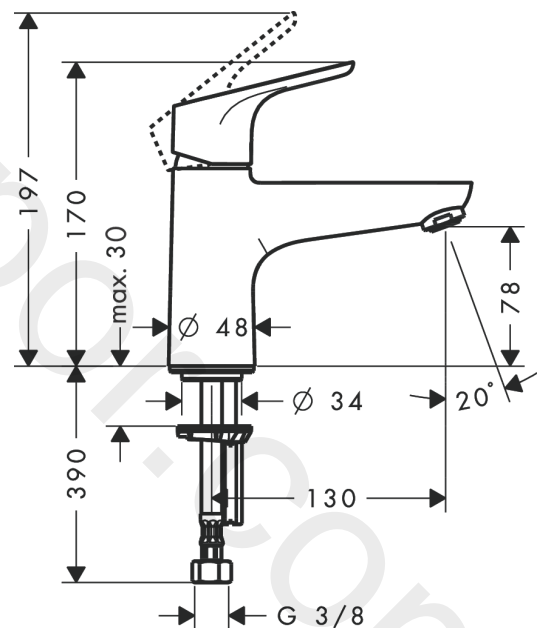

Focus

Single lever bath mixer Monotrou

Finish: **Chrome** Article Number: **31931000**

Description

product features

- 1 function
- projection: 130 mm
- spray type mixer: normal spray
- maximum flow rate at 3 bar: 20 l/min
- ceramic cartridge
- temperature limitation adjustable
- suitable for continuous flow water heaters
- connection dimension: DN15
- connection type: G 3/8 connections
- suitable for installation on bath rim
- min. operating pressure: 1 bar
- max. operating pressure: 10 bar
- WRAS 1910019
- WRAS 1910019 - WRAS 1910019 Approval Letter

Article Details

Price excl. VAT

156,67 £

Technology

Product image

Scale drawing

Focus

Single lever bath mixer Monotrou

Finish: **Chrome** Article Number: **31931000**

Flowchart

Focus
Single lever bath mixer Monotrou
 Finish: **Chrome** Article Number: **31931000**

Exploded Drawing

Year of production: >09/11

Focus**Single lever bath mixer Monotrou**Finish: **Chrome** Article Number: **31931000****Spare part list**

Year of production: >09/11

Pos.	Description	Article Number	Price	PU
1	handle	98532000	£ 35,00	1
2	screw cover	96338000	£ 3,30	1
3	flange	97406000	£ 20,50	1
4	nut	95870000	£ 25,00	1
5	O-ring 33x2	98154000	£ 3,30	1
6	cartridge, assy	92730000	£ 35,00	1
7	locking screw for handle	95140000	£ 6,10	1
8	seal	95008000	£ 9,00	1
9	adapter for cartridge	97773000	£ 9,00	1
10	O-Ring 32x2	98193000	£ 3,30	1
11	O-ring 9x1,8	98118000	£ 3,30	1
12	aerator M24x1 (38 l/min)	95871000	£ 20,50	1
13	screw M8 x 68	97736000	£ 6,10	1
14	seal	97608000	£ 6,10	1
15	fixing set	96482000	£ 43,00	1
16	connection hose 450 mm M8x0,75 G3/8	97206000	£ 35,00	1
17	O-ring 7x1,5	98422000	£ 3,30	1