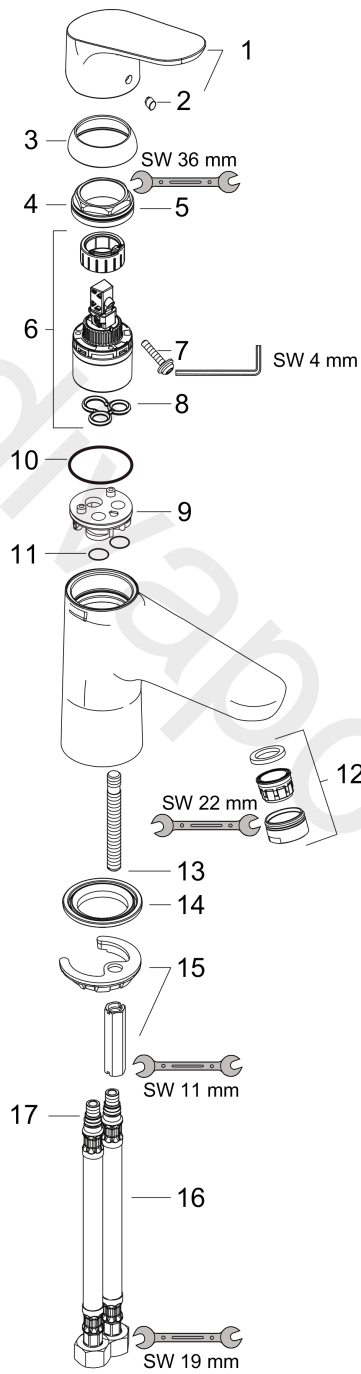

Focus

Single lever bath mixer Monotrou

Finish: **Chrome** Article Number: **31931000**

Description

product features

- 1 function
- projection: 130 mm
- spray type mixer: normal spray
- maximum flow rate at 3 bar: 20 l/min
- ceramic cartridge
- temperature limitation adjustable
- suitable for continuous flow water heaters
- connection dimension: DN15
- connection type: G 3/8 connections
- suitable for installation on bath rim
- min. operating pressure: 1 bar
- max. operating pressure: 10 bar
- WRAS 1910019
- WRAS 1910019 - WRAS 1910019 Approval Letter

Article Details

Price excl. VAT

156,67 £

Technology

Product image

Scale drawing

Focus

Single lever bath mixer Monotrou

Finish: **Chrome** Article Number: **31931000**

Flowchart

Focus
Single lever bath mixer Monotrou
 Finish: **Chrome** Article Number: **31931000**

Exploded Drawing

Year of production: >09/11

Focus**Single lever bath mixer Monotrou**Finish: **Chrome** Article Number: **31931000****Spare part list**

Year of production: >09/11

Pos.	Description	Article Number	Price	PU
1	handle	98532000	£ 35,00	1
2	screw cover	96338000	£ 3,30	1
3	flange	97406000	£ 20,50	1
4	nut	95870000	£ 25,00	1
5	O-ring 33x2	98154000	£ 3,30	1
6	cartridge, assy	92730000	£ 35,00	1
7	locking screw for handle	95140000	£ 6,10	1
8	seal	95008000	£ 9,00	1
9	adapter for cartridge	97773000	£ 9,00	1
10	O-Ring 32x2	98193000	£ 3,30	1
11	O-ring 9x1,8	98118000	£ 3,30	1
12	aerator M24x1 (38 l/min)	95871000	£ 20,50	1
13	screw M8 x 68	97736000	£ 6,10	1
14	seal	97608000	£ 6,10	1
15	fixing set	96482000	£ 43,00	1
16	connection hose 450 mm M8x0,75 G3/8	97206000	£ 35,00	1
17	O-ring 7x1,5	98422000	£ 3,30	1