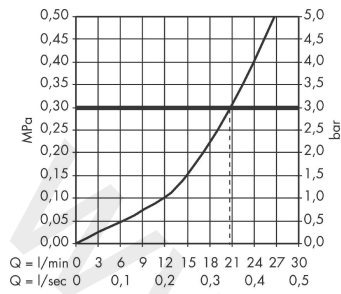

Focus

Single lever bath mixer Monotrou

Finish: **Chrome** Article Number: **31931000**

Flowchart