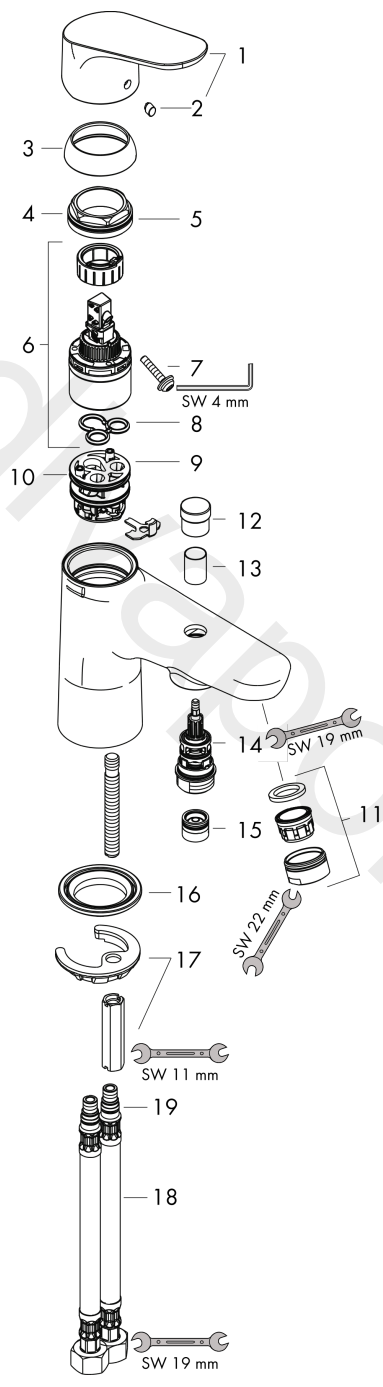

**Focus**  
**Single lever bath and shower mixer Monotrou**  
 Surfaces: Article Number: **31930000**

**Exploded Drawing**

Year of production: **09/09 - 08/11**

### Single lever bath and shower mixer Monotrou

Surfaces: Article Number: **31930000**

## Spare part list

Year of production: **09/09 - 08/11**

Pos.	Description	Article Number	Price	PU
1	handle	98532000	£ 35,00	1
2	screw cover	96338000	£ 3,30	1
3	flange	97406000	£ 20,50	1
4	nut	97209000	£ 16,10	1
5	O-Ring 32x2	98193000	£ 3,30	1
6	cartridge, assy	92730000	£ 35,00	1
7	locking screw for handle	95140000	£ 6,10	1
8	seal	95008000	£ 9,00	1
9	adapter for cartridge	98750000	£ 13,30	1
10	O-Ring 30x2	98186000	£ 3,30	1
11	aerator M24x1 (30 l/min)	96512000	£ 16,10	1
12	diverter knob	97981000	£ 20,50	1
13	sleeve	97979000	£ 16,10	1
14	selector	97978000	£ 64,00	1
15	non return valve	97980000	£ 16,10	1
16	seal Ø 42	98722000	£ 6,10	1
17	fixing set	96016000	£ 35,00	1
18	connection hose 450 mm M8x0,75 G3/8	97206000	£ 35,00	1
19	O-ring 7x1,5	98422000	£ 3,30	1
a	diverter fixing device	97211000	£ 3,30	1