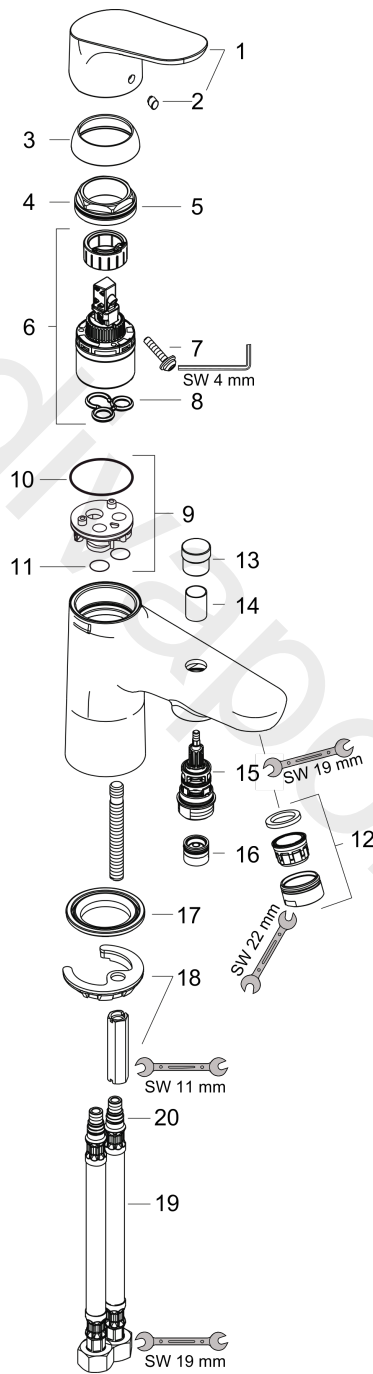

Focus
Single lever bath and shower mixer Monotrou
 Surfaces: Article Number: **31930000**

Exploded Drawing

Year of production: **09/11 - 04/20**

Focus**Single lever bath and shower mixer Monotrou**Surfaces: Article Number: **31930000****Spare part list**Year of production: **09/11 - 04/20**

Pos.	Description	Article Number	Price	PU
1	handle	98532000	£ 35,00	1
2	screw cover	96338000	£ 3,30	1
3	flange	97406000	£ 20,50	1
4	nut	95870000	£ 25,00	1
5	O-ring 33x2	98154000	£ 3,30	1
6	cartridge, assy	92730000	£ 35,00	1
7	locking screw for handle	95140000	£ 6,10	1
8	seal	95008000	£ 9,00	1
9	adapter for cartridge	97773000	£ 9,00	1
10	O-Ring 32x2	98193000	£ 3,30	1
11	O-ring 9x1,8	98118000	£ 3,30	1
12	aerator M24x1 (38 l/min)	95871000	£ 20,50	1
13	diverter knob	97981000	£ 20,50	1
14	sleeve	97979000	£ 16,10	1
15	selector	97978000	£ 64,00	1
16	non return valve	97980000	£ 16,10	1
17	seal	97608000	£ 6,10	1
18	fixing set	96016000	£ 35,00	1
19	connection hose 450 mm M8x0,75 G3/8	97206000	£ 35,00	1
20	O-ring 7x1,5	98422000	£ 3,30	1
a	diverter fixing device	97211000	£ 3,30	1