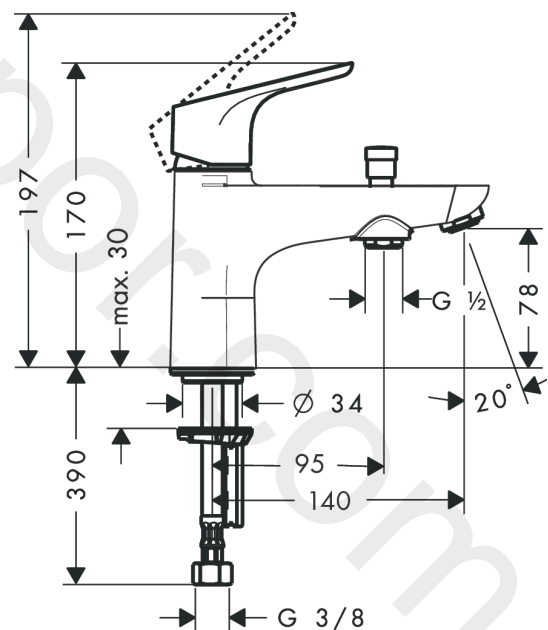

Focus

Single lever bath and shower mixer Monotrou

Finish: **Chrome** Article Number: **31930000**

Description

product features

- 2 functions
- projection: 130 mm
- spray type mixer: normal spray
- maximum flow rate at 3 bar: 20 l/min
- ceramic cartridge
- temperature limitation adjustable
- diverter with automatic resetting
- protected against backflow, according to DIN EN 1717
- suitable for continuous flow water heaters
- connection dimension: DN15
- connection type: G ½ connections
- suitable for installation on bath rim
- min. operating pressure: 1 bar
- max. operating pressure: 10 bar
- WRAS 2003008
- WRAS 2003008 - Approval letter

Article Details

Price excl. VAT

168,33 £

Technology

Product image

Scale drawing

Focus

Single lever bath and shower mixer Monotrou

Finish: **Chrome** Article Number: **31930000**

Flowchart

Focus
Single lever bath and shower mixer Monotrou
 Finish: **Chrome** Article Number: **31930000**

Exploded Drawing

Year of production: >05/20

Focus**Single lever bath and shower mixer Monotrou**Finish: **Chrome** Article Number: **31930000****Spare part list**

Year of production: >05/20

Pos.	Description	Article Number	Price	PU
1	handle	98532000	£ 35,00	1
2	screw cover	96338000	£ 3,30	1
3	flange	97406000	£ 20,50	1
4	nut	95870000	£ 25,00	1
5	O-Ring 32x2	98193000	£ 3,30	1
6	cartridge, assy	92730000	£ 35,00	1
7	locking screw for handle	95140000	£ 6,10	1
8	seal	95008000	£ 9,00	1
9	adapter for cartridge	97773000	£ 9,00	1
10	O-ring 33x2	98154000	£ 3,30	1
11	O-ring 9x1,8	98118000	£ 3,30	1
12	aerator M24x1 (38 l/min)	95871000	£ 20,50	1
13	diverter knob	97981000	£ 20,50	1
14	sleeve	97979000	£ 16,10	1
15	selector	97978000	£ 64,00	1
16	seal Ø 42	98722000	£ 6,10	1
17	fixing set	96016000	£ 35,00	1
18	connection hose 450 mm M8x0,75 G3/8	97206000	£ 35,00	1
19	O-ring 7x1,5	98422000	£ 3,30	1