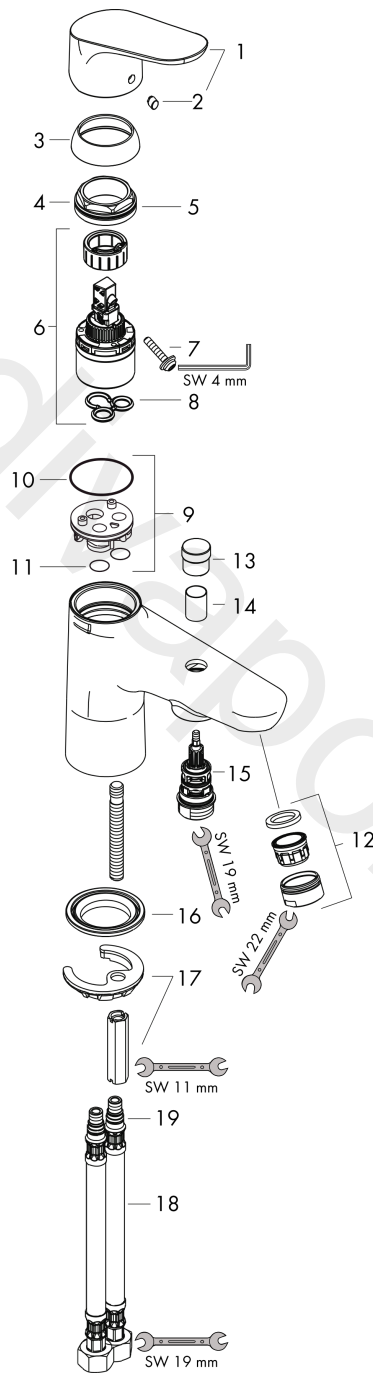

Focus

Single lever bath and shower mixer Monotrou

Finish: **Chrome** Article Number: **31930000**

Description

product features

- 2 functions
- projection: 130 mm
- spray type mixer: normal spray
- maximum flow rate at 3 bar: 20 l/min
- ceramic cartridge
- temperature limitation adjustable
- diverter with automatic resetting
- protected against backflow, according to DIN EN 1717
- suitable for continuous flow water heaters
- connection dimension: DN15
- connection type: G ½ connections
- suitable for installation on bath rim
- min. operating pressure: 1 bar
- max. operating pressure: 10 bar
- WRAS 2003008
- WRAS 2003008 - Approval letter

Article Details

Price excl. VAT

168,33 £

Technology

Product image

Scale drawing

Focus

Single lever bath and shower mixer Monotrou

Finish: **Chrome** Article Number: **31930000**

Flowchart

Focus
Single lever bath and shower mixer Monotrou
 Finish: **Chrome** Article Number: **31930000**

Exploded Drawing

Year of production: >05/20

Focus**Single lever bath and shower mixer Monotrou**Finish: **Chrome** Article Number: **31930000****Spare part list**

Year of production: >05/20

Pos.	Description	Article Number	Price	PU
1	handle	98532000	£ 35,00	1
2	screw cover	96338000	£ 3,30	1
3	flange	97406000	£ 20,50	1
4	nut	95870000	£ 25,00	1
5	O-Ring 32x2	98193000	£ 3,30	1
6	cartridge, assy	92730000	£ 35,00	1
7	locking screw for handle	95140000	£ 6,10	1
8	seal	95008000	£ 9,00	1
9	adapter for cartridge	97773000	£ 9,00	1
10	O-ring 33x2	98154000	£ 3,30	1
11	O-ring 9x1,8	98118000	£ 3,30	1
12	aerator M24x1 (38 l/min)	95871000	£ 20,50	1
13	diverter knob	97981000	£ 20,50	1
14	sleeve	97979000	£ 16,10	1
15	selector	97978000	£ 64,00	1
16	seal Ø 42	98722000	£ 6,10	1
17	fixing set	96016000	£ 35,00	1
18	connection hose 450 mm M8x0,75 G3/8	97206000	£ 35,00	1
19	O-ring 7x1,5	98422000	£ 3,30	1