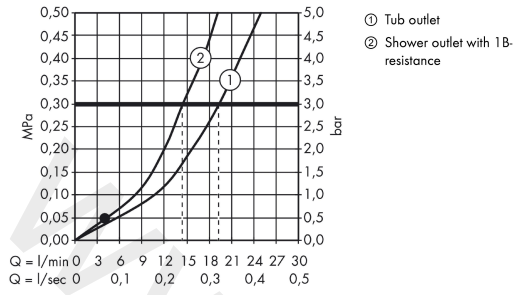

Focus

Single lever bath and shower mixer Monotrou

Finish: **Chrome** Article Number: **31930000**

Description

product features

- 2 functions
- projection: 130 mm
- spray type mixer: normal spray
- maximum flow rate at 3 bar: 20 l/min
- ceramic cartridge
- temperature limitation adjustable
- diverter with automatic resetting
- protected against backflow, according to DIN EN 1717
- suitable for continuous flow water heaters
- connection dimension: DN15
- connection type: G ½ connections
- suitable for installation on bath rim
- min. operating pressure: 1 bar
- max. operating pressure: 10 bar
- WRAS 2003008
- WRAS 2003008 - Approval letter

Article Details

Price excl. VAT

168,33 £

Technology

Product image

Scale drawing

Focus

Single lever bath and shower mixer Monotrou

Finish: **Chrome** Article Number: **31930000**

Flowchart

Focus
Single lever bath and shower mixer Monotrou
 Finish: **Chrome** Article Number: **31930000**

Exploded Drawing

Year of production: >05/20

Focus**Single lever bath and shower mixer Monotrou**Finish: **Chrome** Article Number: **31930000****Spare part list**