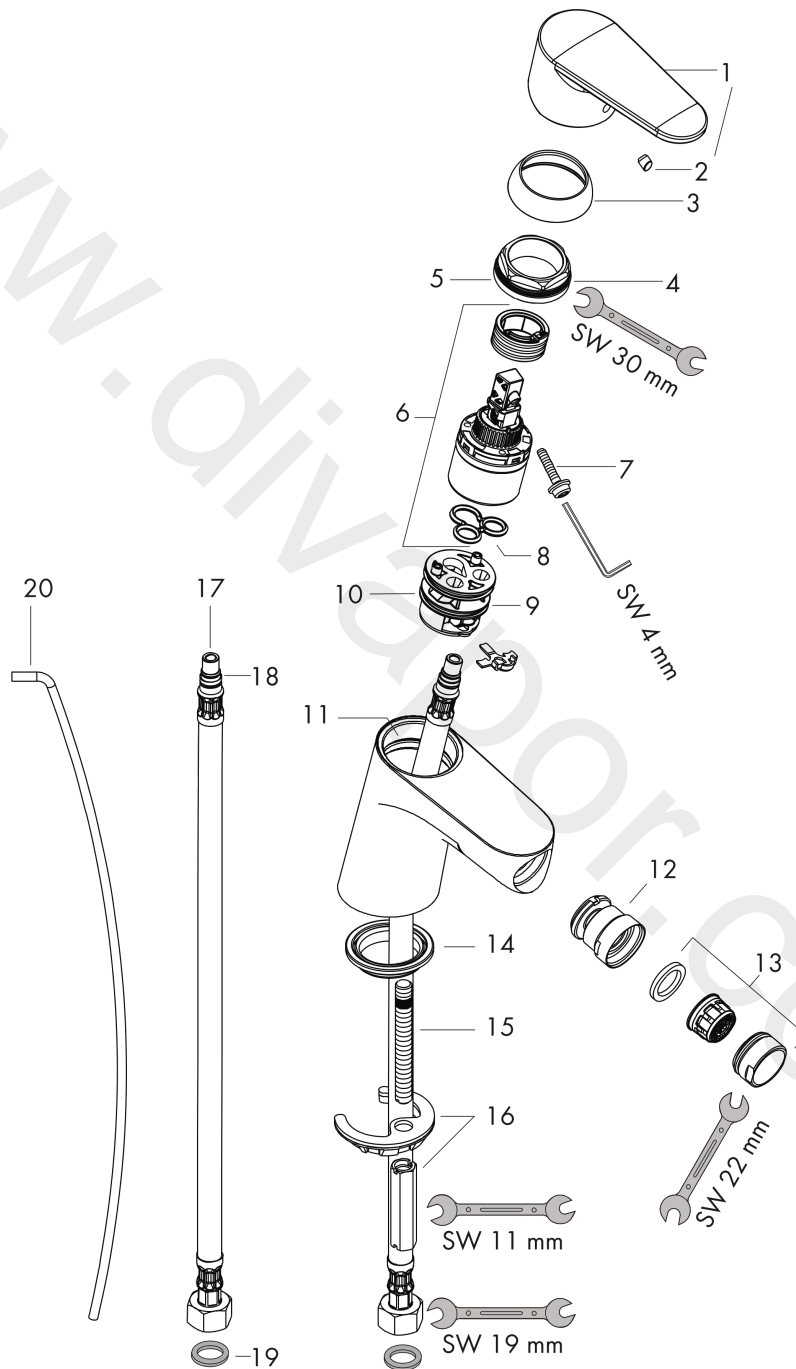

Focus

Single lever bidet mixer with 2 flow rates with pop-up waste set

Surfaces: Article Number: **31928000**

Exploded Drawing

Year of production: **08/12 - 02/17**

Focus

Single lever bidet mixer with 2 flow rates with pop-up waste set

Surfaces: Article Number: **31928000**

Spare part list

Year of production: 08/12 - 02/17

Pos.	Description	Article Number	Price	PU
1	handle	98325000	£ 64,00	1
2	screw cover	96338000	£ 3,30	1
3	flange	97406000	£ 20,50	1
4	nut	97209000	£ 16,10	1
5	O-Ring 32x2	98193000	£ 3,30	1
6	cartridge, assy	95730000	£ 43,00	1
7	locking screw for handle	95140000	£ 6,10	1
8	seal	95008000	£ 9,00	1
9	adapter for cartridge	98324000	£ 16,10	1
10	O-Ring 30x2	98186000	£ 3,30	1
11	O-ring 35x2	92604000	£ 6,10	1
12	ball joint	92036000	£ 25,00	1
13	aerator M24x1 (7 l/min)	13085000	£ 13,30	1
14	seal Ø 42	98722000	£ 6,10	1
15	screw M8 x 68	97736000	£ 6,10	1
16	fixing set	96016000	£ 35,00	1
17	connection hose 450 mm M8x0,75 G3/8	97206000	£ 35,00	1
18	O-ring 7x1,5	98422000	£ 3,30	1
19	sealing set	95581000	£ 6,10	1
20	pull rod	96657000	£ 13,30	1
a	pop up waste	94139000	£ 96,00	1