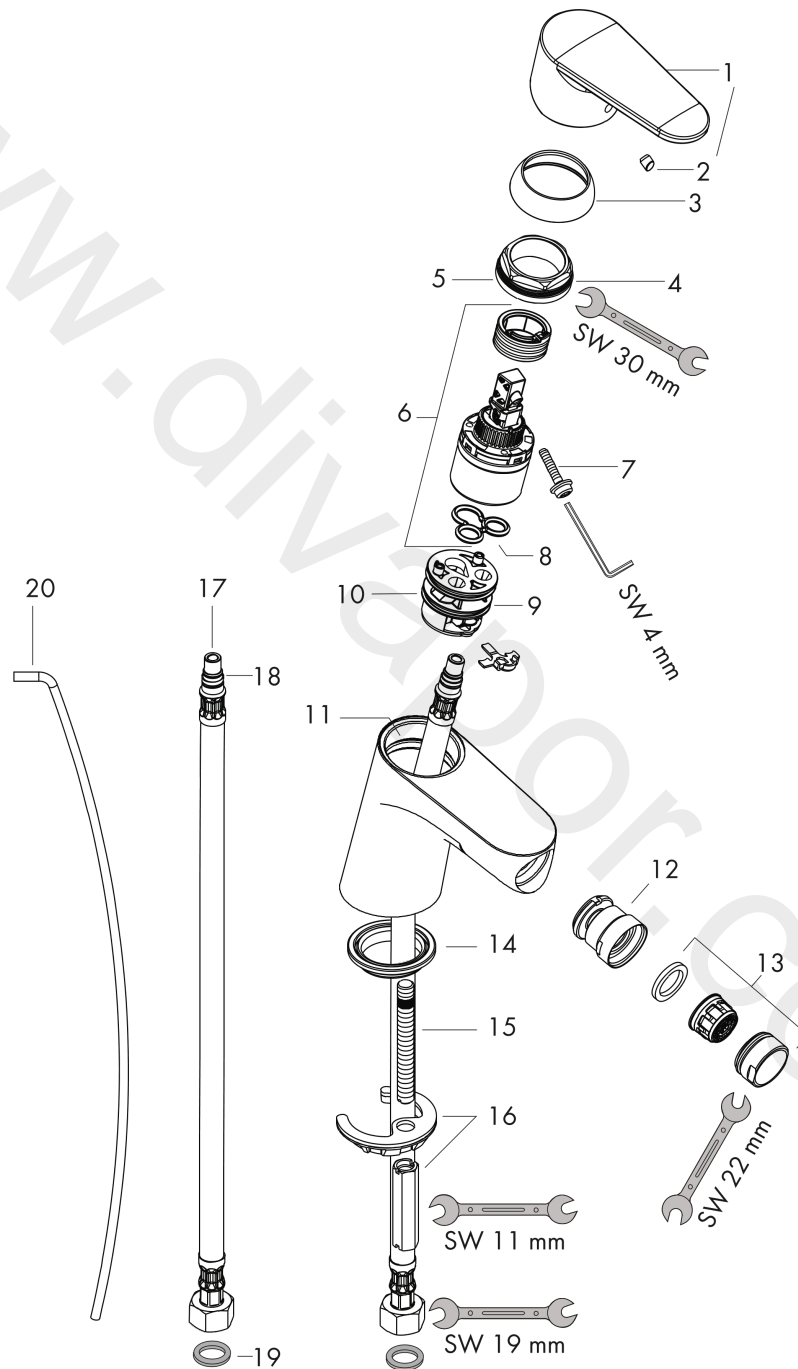

Focus

Single lever bidet mixer with 2 flow rates with pop-up waste set

Surfaces: Article Number: **31928000**

Exploded Drawing

Year of production: **02/10 - 07/12**

Focus

Single lever bidet mixer with 2 flow rates with pop-up waste set

Surfaces: Article Number: **31928000**

Spare part list

Year of production: **02/10 - 07/12**

Pos.	Description	Article Number	Price	PU
1	handle	98532000	£ 35,00	1
2	screw cover	96338000	£ 3,30	1
3	flange	97406000	£ 20,50	1
4	O-Ring 32x2	98193000	£ 3,30	1
5	nut	97209000	£ 16,10	1
6	cartridge, assy	95730000	£ 43,00	1
7	locking screw for handle	95140000	£ 6,10	1
8	seal	95008000	£ 9,00	1
9	adapter for cartridge	98750000	£ 13,30	1
10	O-Ring 30x2	98186000	£ 3,30	1
11	O-ring 35x2	92604000	£ 6,10	1
12	ball joint	92036000	£ 25,00	1
13	aerator M24x1 (7 l/min)	13085000	£ 13,30	1
14	seal Ø 42	98722000	£ 6,10	1
15	screw M8 x 68	97736000	£ 6,10	1
16	fixing set	96016000	£ 35,00	1
17	connection hose 450 mm M8x0,75 G3/8	97206000	£ 35,00	1
18	O-ring 7x1,5	98422000	£ 3,30	1
19	pull rod	96657000	£ 13,30	1
a	pop up waste	94139000	£ 96,00	1