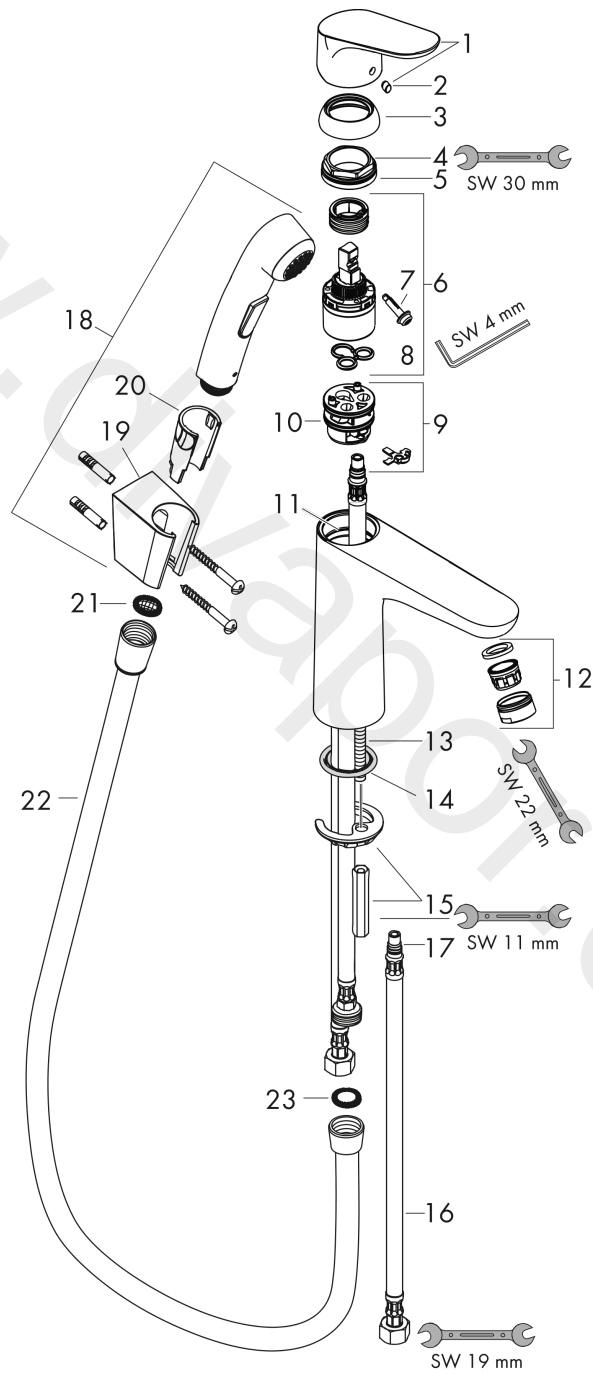

**Focus**

**Single lever basin mixer 100 with bidette hand shower and shower hose 160 cm**

Surfaces: Article Number: **31927000**

**Exploded Drawing**

Year of production: **09/13 - 03/17**

## Focus

**Single lever basin mixer 100 with bidette hand shower and shower hose 160 cm**

Surfaces: Article Number: **31927000**

### Spare part list

Year of production: **09/13 - 03/17**

Pos.	Description	Article Number	Price	PU
1	handle	98532000	£ 35,00	1
2	screw cover	96338000	£ 3,30	1
3	flange	97406000	£ 20,50	1
4	nut	97209000	£ 16,10	1
5	O-Ring 32x2	98193000	£ 3,30	1
6	cartridge, assy	92730000	£ 35,00	1
7	locking screw for handle	95140000	£ 6,10	1
8	seal	95008000	£ 9,00	1
9	adapter for cartridge	92845000	£ 16,10	1
10	O-Ring 30x2	98186000	£ 3,30	1
11	O-ring 35x2	92604000	£ 6,10	1
12	aerator M24x1 (15 l/min)	13913000	£ 14,00	1
13	screw M8 x 68	97736000	£ 6,10	1
14	seal Ø 42	98722000	£ 6,10	1
15	fixing set	96016000	£ 35,00	1
16	connection hose 450 mm M8x0,75 G3/8	97206000	£ 35,00	1
17	O-ring 7x1,5	98422000	£ 3,30	1
18	handshower	96907000	£ 84,00	1
19	shower holder	28331000	£ 43,00	1
20	guide	98918000	£ 3,30	1
21	filter packing	94246000	£ 3,30	1
22	shower hose Isiflex'B 1,60 m	28276000	£ 38,00	1
23	sealing set	95581000	£ 6,10	1
a	seal Ø 45	98996000	£ 9,00	1
b	push-open waste set	50105000	£ 40,00	1