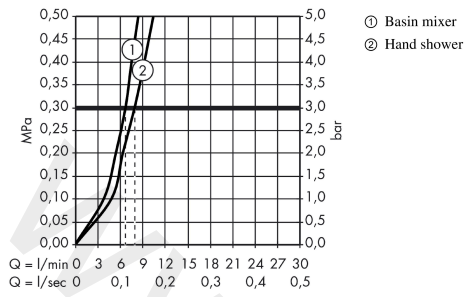

#### Scale drawing

**Focus**

**Single lever basin mixer 70 with bidette hand shower and shower hose 160 cm**

Finish: **Chrome** Article Number: **31926000**

**Flowchart**

www.divapor.com

**Focus**

**Single lever basin mixer 70 with bidette hand shower and shower hose 160 cm**