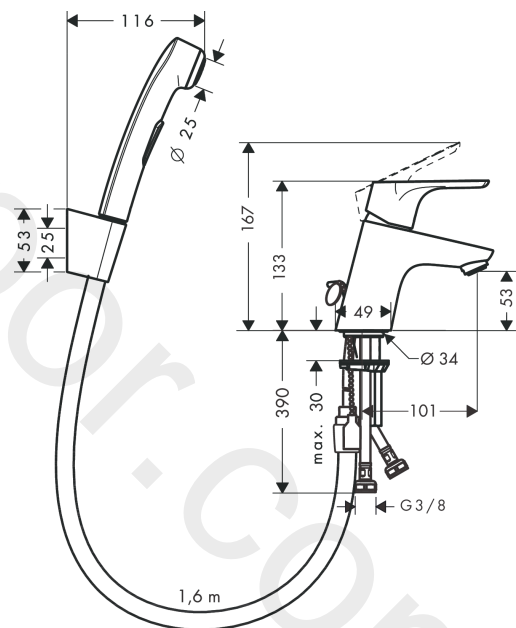

### Single lever basin mixer 70 with bidette hand shower and shower hose 160 cm

Finish: **Chrome** Article Number: **31926000**

##### product features

- consists of: single lever basin mixer, bidette hand shower, shower holder, shower hose
- ComfortZone 70
- projection: 101 mm
- spout height: 53 mm
- handle variant: lever handle
- maximum flow rate at 3 bar: 5 l/min
- ceramic cartridge
- temperature limitation adjustable
- suitable for continuous flow water heaters
- connection type: G 3/8 connections
- connection dimension: DN15
- EU taxonomy: max. 6 l/min - Substantial Contribution (SC) possible

#### Scale drawing

**Focus**

**Single lever basin mixer 70 with bidette hand shower and shower hose 160 cm**

Finish: **Chrome** Article Number: **31926000**

**Flowchart**

www.divapor.com

**Focus**

**Single lever basin mixer 70 with bidette hand shower and shower hose 160 cm**

Finish: **Chrome** Article Number: **31926000**

**Exploded Drawing**

Year of production: >10/10