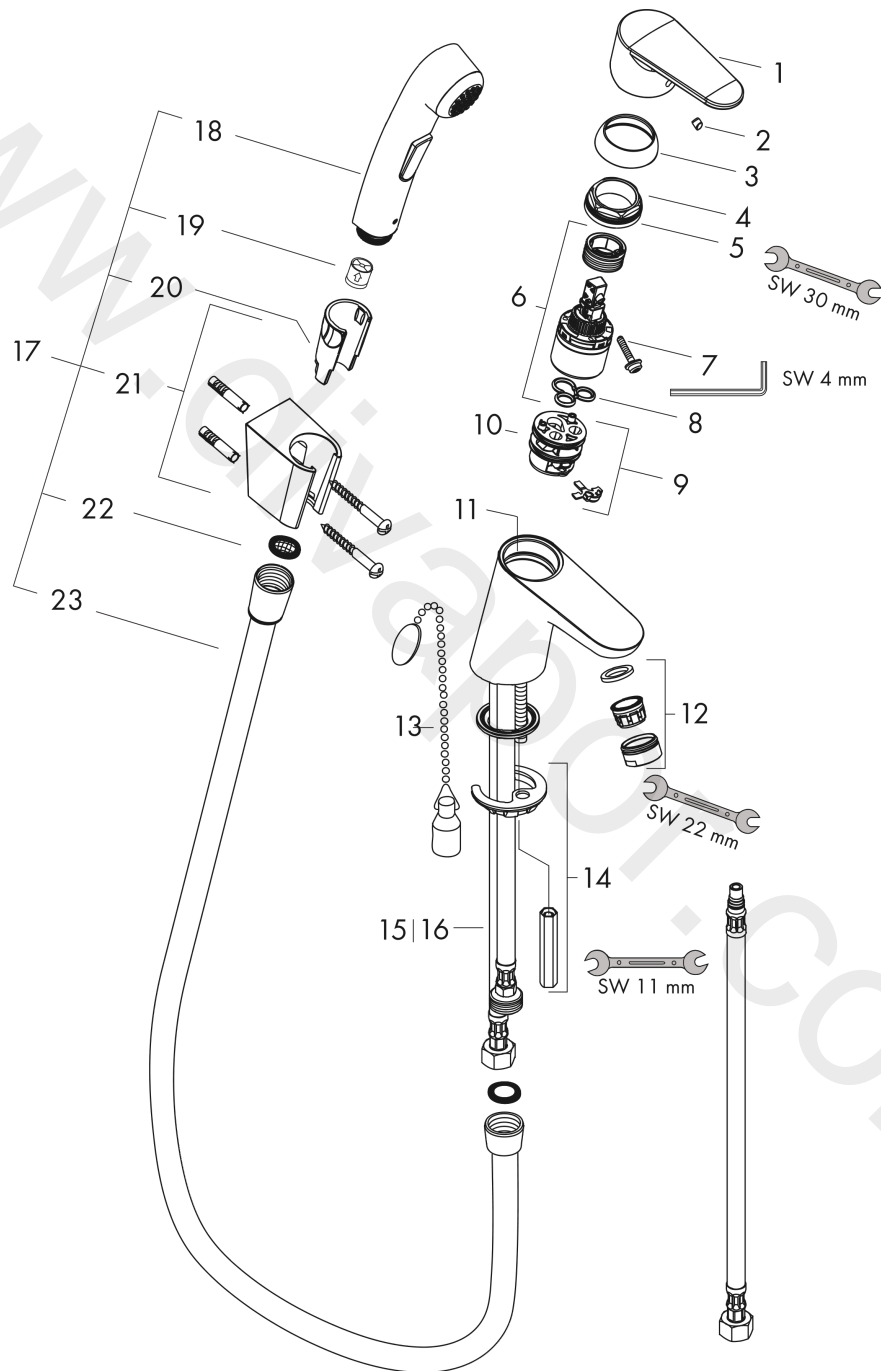

#### Scale drawing

**Focus**

**Single lever basin mixer 70 with bidette hand shower and shower hose 160 cm**

Finish: **Chrome** Article Number: **31926000**

**Flowchart**

www.divapor.com

**Focus**

**Single lever basin mixer 70 with bidette hand shower and shower hose 160 cm**

Finish: **Chrome** Article Number: **31926000**

**Exploded Drawing**

Year of production: >10/10

## Focus

**Single lever basin mixer 70 with bidette hand shower and shower hose 160 cm**

Finish: **Chrome** Article Number: **31926000**

### Spare part list

Year of production: >10/10

Pos.	Description	Article Number	Price	PU
1	handle	98532000	£ 35,00	1
2	screw cover	96338000	£ 3,30	1
3	flange	97406000	£ 20,50	1
4	nut	97209000	£ 16,10	1
5	O-Ring 32x2	98193000	£ 3,30	1
6	cartridge, assy	92730000	£ 35,00	1
7	locking screw for handle	95140000	£ 6,10	1
8	seal	95008000	£ 9,00	1
9	adapter for cartridge	92845000	£ 16,10	1
10	O-Ring 30x2	98186000	£ 3,30	1
11	O-ring 35x2	92604000	£ 6,10	1
12	aerator M24x1 (15 l/min)	13913000	£ 14,00	1
13	chain for plug	97109000	£ 16,10	1
14	fixing set	96016000	£ 35,00	1
15	connection hose 450 mm M8x0,75 G3/8	97206000	£ 35,00	1
16	O-ring 7x1,5	98422000	£ 3,30	1
17	handshower and hose	32128000	£ 110,00	1
18	handshower	96907000	£ 84,00	1
19	set of non return valves DW 15	97350000	£ 20,50	1
20	guide	98918000	£ 3,30	1
21	shower holder	28331000	£ 43,00	1
22	filter packing	94246000	£ 3,30	1
23	shower hose Isiflex'B 1,60 m	28276000	£ 38,00	1