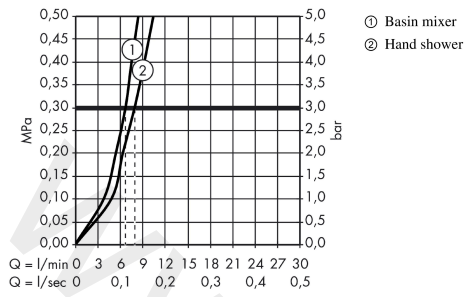

Focus

Single lever basin mixer 70 with bidette hand shower and shower hose 160 cm

Finish: **Chrome** Article Number: **31926000**

Description

product features

- consists of: single lever basin mixer, bidette hand shower, shower holder, shower hose
- ComfortZone 70
- projection: 101 mm
- spout height: 53 mm
- handle variant: lever handle
- maximum flow rate at 3 bar: 5 l/min
- ceramic cartridge
- temperature limitation adjustable
- suitable for continuous flow water heaters
- connection type: G 3/8 connections
- connection dimension: DN15
- EU taxonomy: max. 6 l/min - Substantial Contribution (SC) possible

Article Details

Price excl. VAT

151,67 £

Technology

Certificates / Sustainability

Product image

Scale drawing

Focus

Single lever basin mixer 70 with bidette hand shower and shower hose 160 cm

Finish: **Chrome** Article Number: **31926000**

Flowchart

www.divapor.com

Focus

Single lever basin mixer 70 with bidette hand shower and shower hose 160 cm