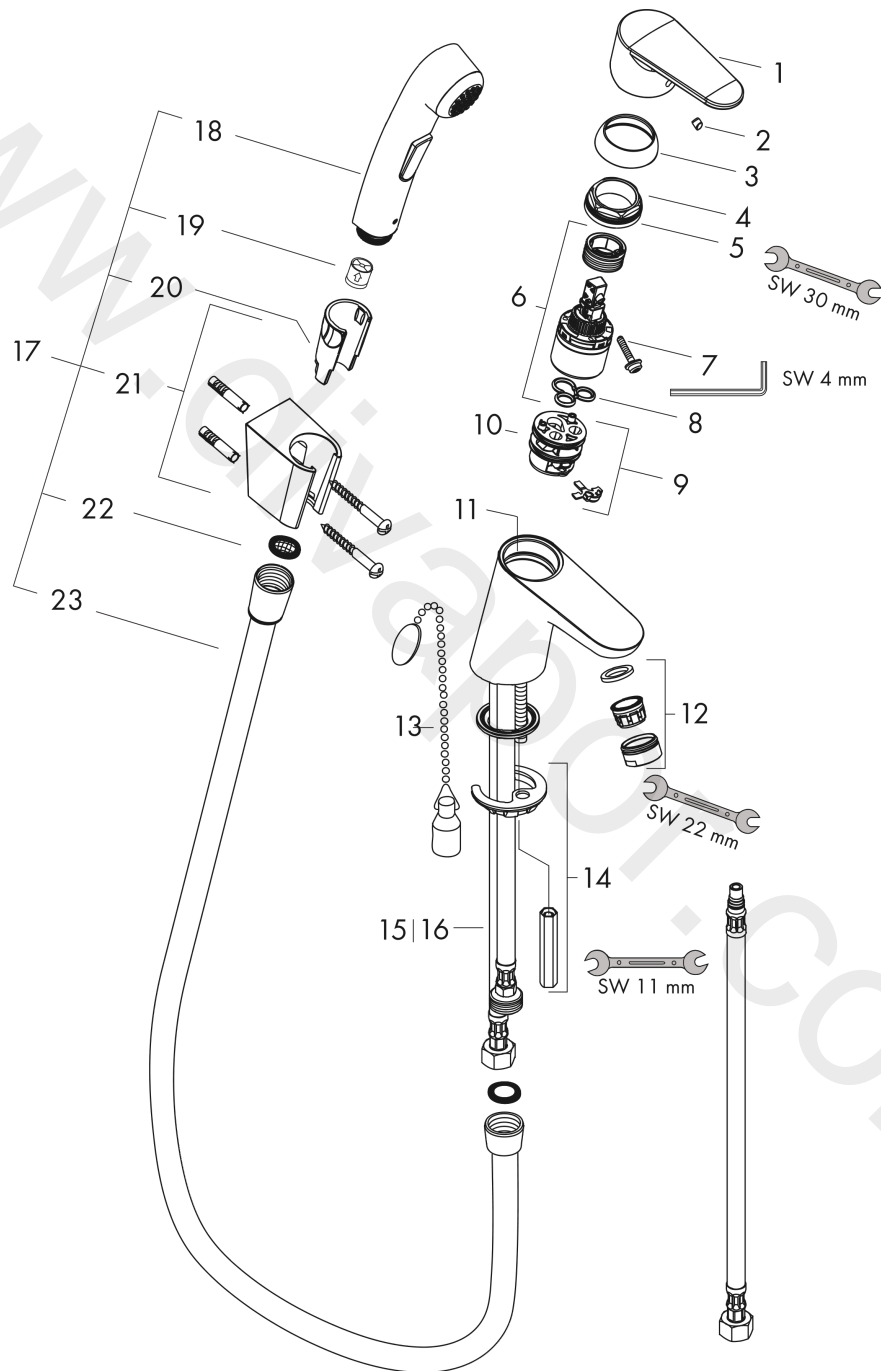

Focus

Single lever basin mixer 70 with bidette hand shower and shower hose 160 cm

Finish: **Chrome** Article Number: **31926000**

Description

product features

- consists of: single lever basin mixer, bidette hand shower, shower holder, shower hose
- ComfortZone 70
- projection: 101 mm
- spout height: 53 mm
- handle variant: lever handle
- maximum flow rate at 3 bar: 5 l/min
- ceramic cartridge
- temperature limitation adjustable
- suitable for continuous flow water heaters
- connection type: G 3/8 connections
- connection dimension: DN15
- EU taxonomy: max. 6 l/min - Substantial Contribution (SC) possible

Single lever basin mixer 70 with bidette hand shower and shower hose 160 cm

Finish: **Chrome** Article Number: **31926000**

Flowchart

www.divapor.com

Focus

Single lever basin mixer 70 with bidette hand shower and shower hose 160 cm

Finish: **Chrome** Article Number: **31926000**

Exploded Drawing

Year of production: >06/19

Focus

Single lever basin mixer 70 with bidette hand shower and shower hose 160 cm

Finish: **Chrome** Article Number: **31926000**