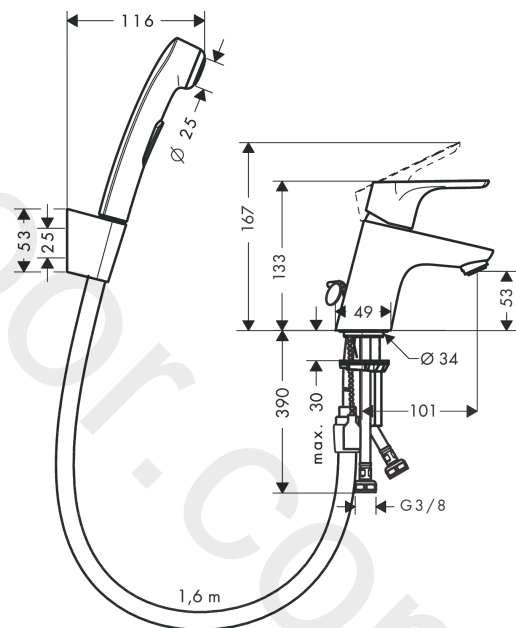

Scale drawing