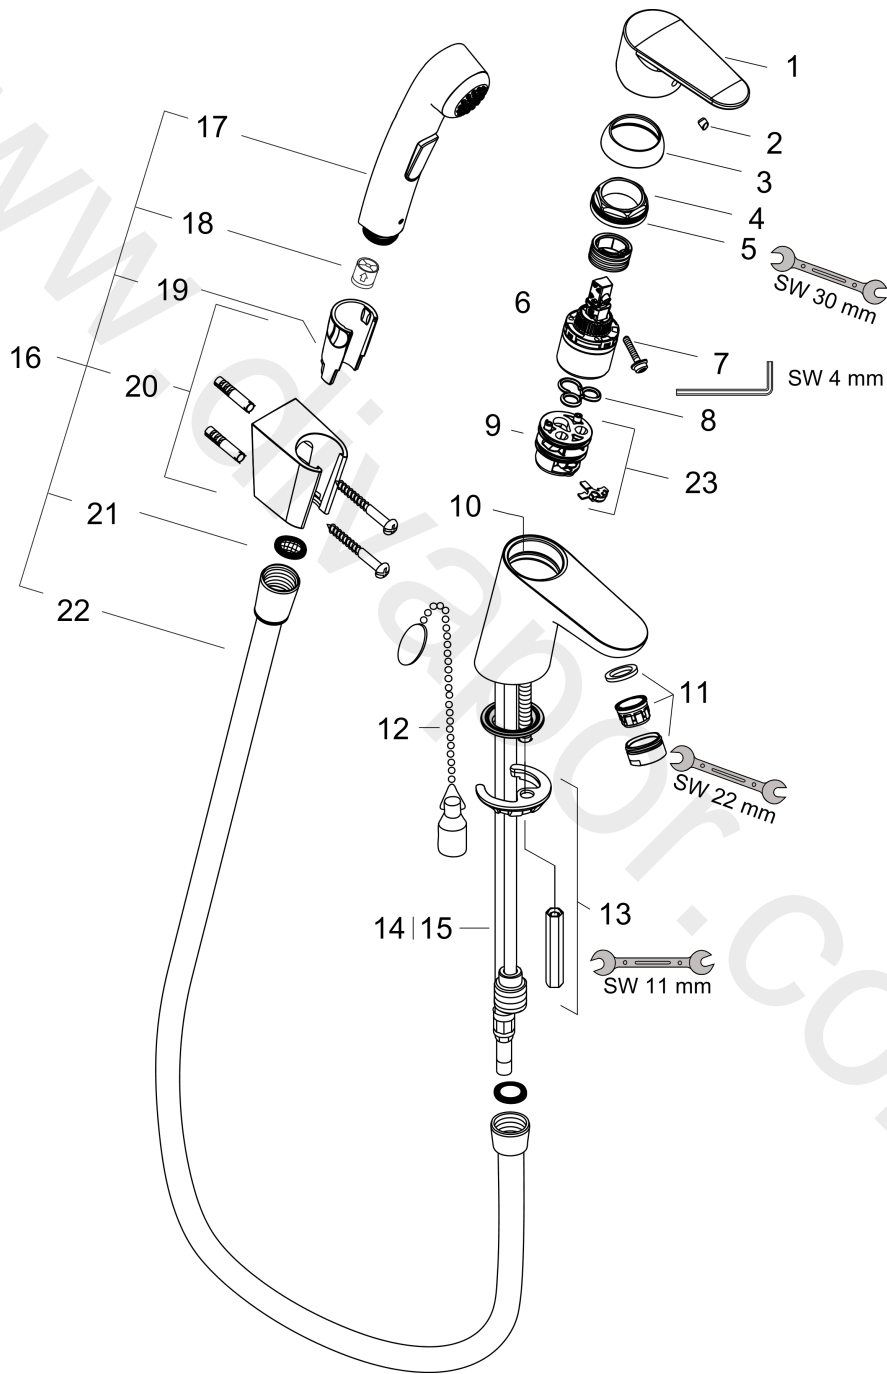

**Focus**

**Single lever basin mixer 70 with bidette hand shower and shower hose 160 cm**

Surfaces: Article Number: **31926000**

**Exploded Drawing**

Year of production: **12/09 - 09/10**

**Focus****Single lever basin mixer 70 with bidette hand shower and shower hose 160 cm**Surfaces: Article Number: **31926000****Spare part list**Year of production: **12/09 - 09/10**

Pos.	Description	Article Number	Price	PU
1	handle	98532000	£ 35,00	1
2	screw cover	96338000	£ 3,30	1
3	flange	97406000	£ 20,50	1
4	nut	97209000	£ 16,10	1
5	O-Ring 32x2	98193000	£ 3,30	1
6	cartridge, assy	92730000	£ 35,00	1
7	locking screw for handle	95140000	£ 6,10	1
8	seal	95008000	£ 9,00	1
9	O-Ring 30x2	98186000	£ 3,30	1
10	O-ring 35x2	92604000	£ 6,10	1
11	aerator M24x1 (15 l/min)	13913000	£ 14,00	1
12	fixing set	96016000	£ 35,00	1
13	chain for plug	97109000	£ 16,10	1
14	connection hose 450 mm M8x0,75 G3/8	97206000	£ 35,00	1
15	O-ring 7x1,5	98422000	£ 3,30	1
16	shower hose Isiflex'B 1,60 m	28276000	£ 38,00	1
17	filter insert	97708000	£ 6,10	1
18	handshower	96907000	£ 84,00	1
19	shower holder	28331000	£ 43,00	1
20	mounting set	96179000	£ 13,30	1
21	adapter for cartridge	92845000	£ 16,10	1