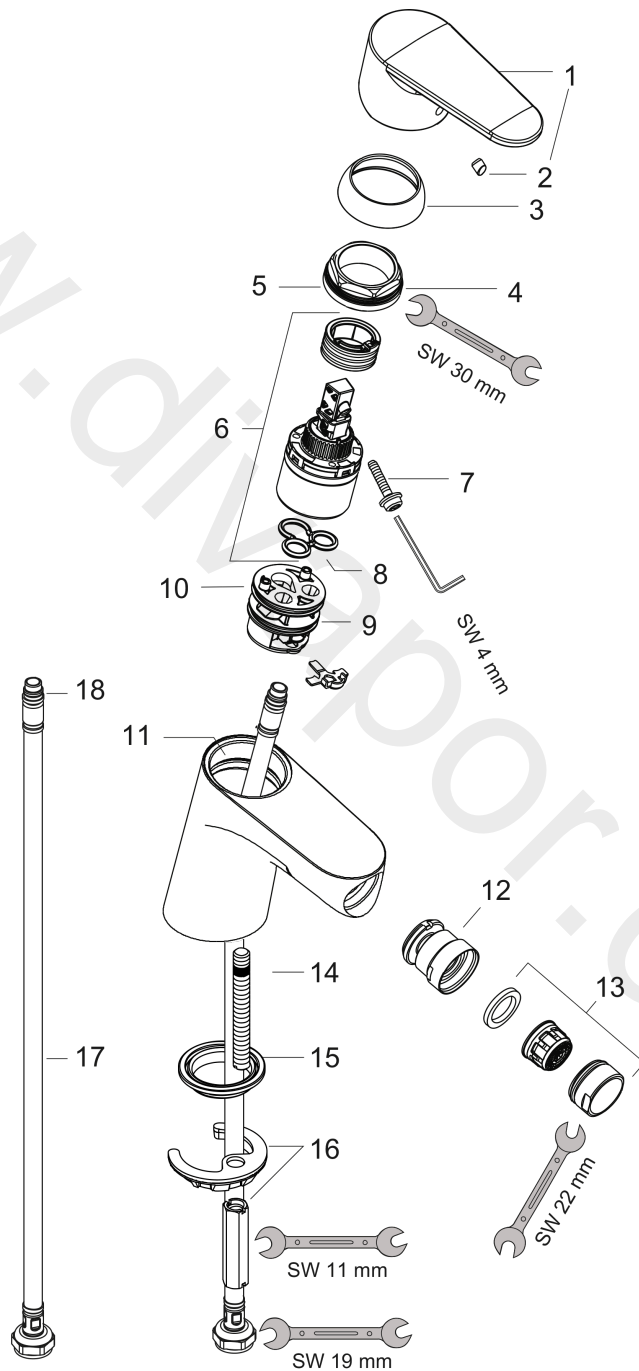

Focus

Single lever bidet mixer with push-open waste set

Finish: **Chrome** Article Number: **31922000**

Description

product features

- consists of: single lever bidet mixer, waste set
- projection: 126 mm
- spout height: 54 mm
- aerator with ball pivot
- spray type: normal spray
- maximum flow rate at 3 bar: 7,2 l/min
- ceramic cartridge
- temperature limitation adjustable
- suitable for continuous flow water heaters
- material waste set: metal
- connection type: G 3/8 connections
- connection dimension: DN15

Focus

Single lever bidet mixer with push-open waste set

Finish: **Chrome** Article Number: **31922000**

Exploded Drawing

Year of production: >04/17

Focus

Single lever bidet mixer with push-open waste set

Finish: **Chrome** Article Number: **31922000**

Spare part list

Year of production: >04/17

Pos.	Description	Article Number	Price	PU
1	handle	98532000	£ 35,00	1
2	screw cover	96338000	£ 3,30	1
3	flange	97406000	£ 20,50	1
4	nut	97209000	£ 16,10	1
5	O-Ring 32x2	98193000	£ 3,30	1
6	cartridge, assy	92730000	£ 35,00	1
7	locking screw for handle	95140000	£ 6,10	1
8	seal	95008000	£ 9,00	1
9	adapter for cartridge	98750000	£ 13,30	1
10	O-Ring 30x2	98186000	£ 3,30	1
11	O-ring 35x2	92604000	£ 6,10	1
12	ball joint	92036000	£ 25,00	1
13	aerator M24x1 (7 l/min)	13912000	£ 21,00	1
14	screw M8 x 68	97736000	£ 6,10	1
15	seal Ø 42	98722000	£ 6,10	1
16	fixing set	96016000	£ 35,00	1
17	connection hose 450 mm M8x0,75 G3/8	97206000	£ 35,00	1
18	O-ring 6,6x1,6	93019000	£ 3,30	1
a	push-open waste set	50105000	£ 40,00	1