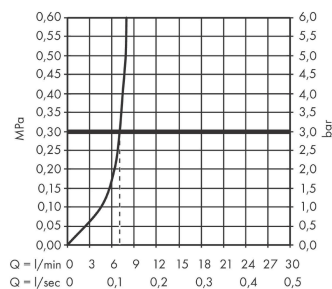

Focus

Single lever bidet mixer with push-open waste set

Finish: **Chrome** Article Number: **31922000**

Description

product features

- consists of: single lever bidet mixer, waste set
- projection: 126 mm
- spout height: 54 mm
- aerator with ball pivot
- spray type: normal spray
- maximum flow rate at 3 bar: 7,2 l/min
- ceramic cartridge
- temperature limitation adjustable
- suitable for continuous flow water heaters
- material waste set: metal
- connection type: G 3/8 connections
- connection dimension: DN15

Article Details

Price excl. VAT

129,17 £

Technology

Certificates / Sustainability

Product image

Scale drawing

Flowchart

Focus

Single lever bidet mixer with push-open waste set

Finish: **Chrome** Article Number: **31922000**

Exploded Drawing

Year of production: >04/17

Focus

Single lever bidet mixer with push-open waste set

Finish: **Chrome** Article Number: **31922000**