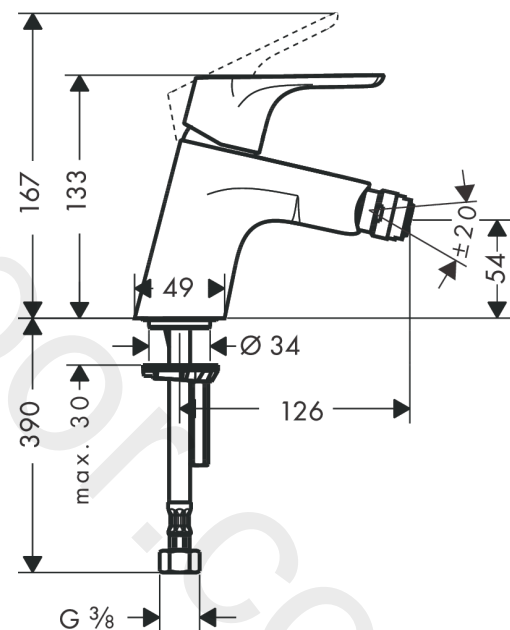

Focus

Single lever bidet mixer with push-open waste set

Finish: **Chrome** Article Number: **31922000**

Description

product features

- consists of: single lever bidet mixer, waste set
- projection: 126 mm
- spout height: 54 mm
- aerator with ball pivot
- spray type: normal spray
- maximum flow rate at 3 bar: 7,2 l/min
- ceramic cartridge
- temperature limitation adjustable
- suitable for continuous flow water heaters
- material waste set: metal
- connection type: G 3/8 connections
- connection dimension: DN15

Article Details

Price excl. VAT

129,17 £

Technology

Certificates / Sustainability

Product image

Scale drawing

Flowchart

Focus

Single lever bidet mixer with push-open waste set

Finish: **Chrome** Article Number: **31922000**

Exploded Drawing

Year of production: >04/17

Focus

Single lever bidet mixer with push-open waste set

Finish: **Chrome** Article Number: **31922000**

Spare part list

Year of production: >04/17

Pos.	Description	Article Number	Price	PU
1	handle	98532000	£ 35,00	1
2	screw cover	96338000	£ 3,30	1
3	flange	97406000	£ 20,50	1
4	nut	97209000	£ 16,10	1
5	O-Ring 32x2	98193000	£ 3,30	1
6	cartridge, assy	92730000	£ 35,00	1
7	locking screw for handle	95140000	£ 6,10	1
8	seal	95008000	£ 9,00	1
9	adapter for cartridge	98750000	£ 13,30	1
10	O-Ring 30x2	98186000	£ 3,30	1
11	O-ring 35x2	92604000	£ 6,10	1
12	ball joint	92036000	£ 25,00	1
13	aerator M24x1 (7 l/min)	13912000	£ 21,00	1
14	screw M8 x 68	97736000	£ 6,10	1
15	seal Ø 42	98722000	£ 6,10	1
16	fixing set	96016000	£ 35,00	1
17	connection hose 450 mm M8x0,75 G3/8	97206000	£ 35,00	1
18	O-ring 6,6x1,6	93019000	£ 3,30	1
a	push-open waste set	50105000	£ 40,00	1