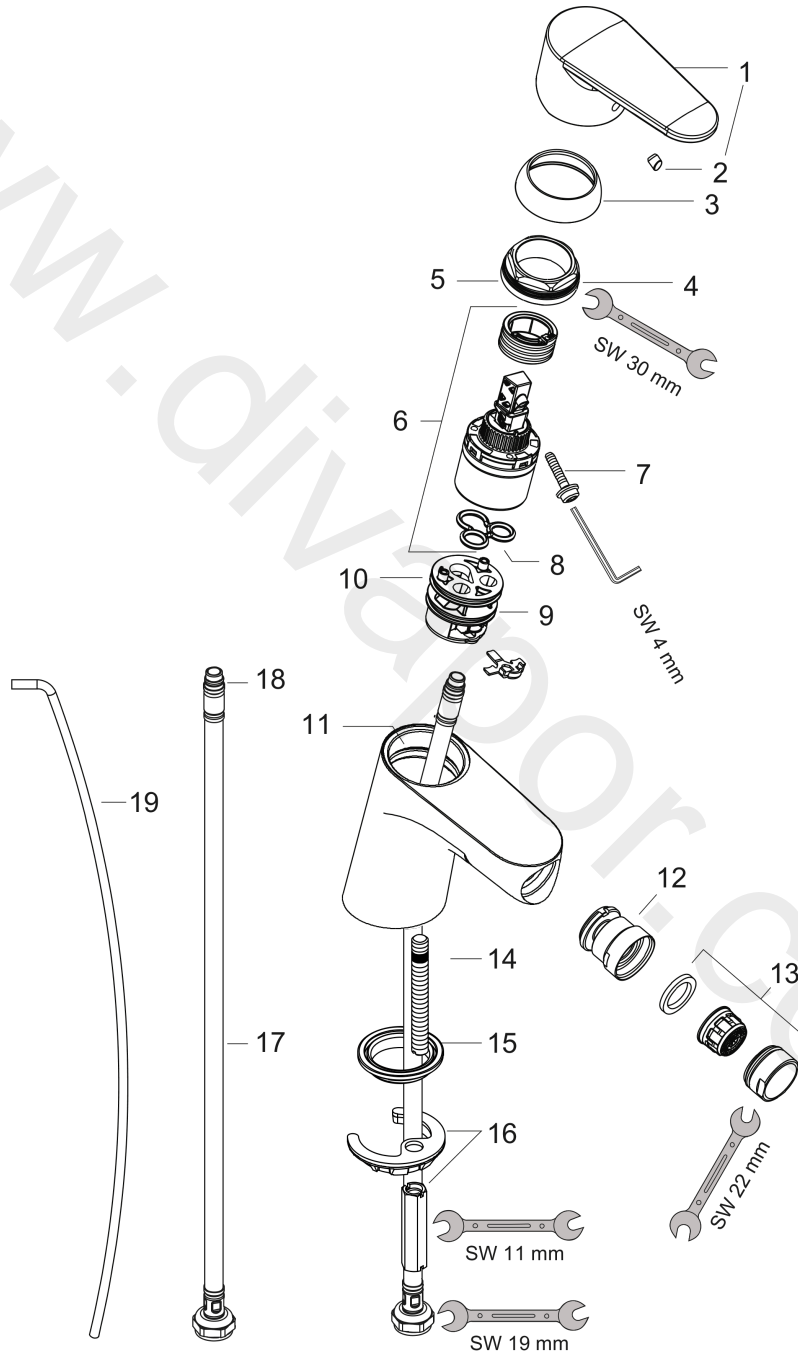

Focus

Single lever bidet mixer with pop-up waste set

Finish: **Chrome** Article Number: **31920000**

Description

product features

- consists of: single lever bidet mixer, waste set
- projection: 126 mm
- spout height: 54 mm
- aerator with ball pivot
- spray type: normal spray
- maximum flow rate at 3 bar: 7,2 l/min
- ceramic cartridge
- temperature limitation adjustable
- suitable for continuous flow water heaters
- material waste set: metal
- connection type: G 3/8 connections
- connection dimension: DN15

Article Details

Price excl. VAT

129,17 £

Technology

Certificates / Sustainability

Product image

Scale drawing

Flowchart

Focus

Single lever bidet mixer with pop-up waste set

Finish: **Chrome** Article Number: **31920000**

Exploded Drawing

Year of production: >04/17

Focus

Single lever bidet mixer with pop-up waste set

Finish: **Chrome** Article Number: **31920000**

Spare part list

Year of production: >04/17

Pos.	Description	Article Number	Price	PU
1	handle	98532000	£ 35,00	1
2	screw cover	96338000	£ 3,30	1
3	flange	97406000	£ 20,50	1
4	nut	97209000	£ 16,10	1
5	O-Ring 30x2	98186000	£ 3,30	1
6	cartridge, assy	92730000	£ 35,00	1
7	locking screw for handle	95140000	£ 6,10	1
8	seal	95008000	£ 9,00	1
9	adapter for cartridge	98750000	£ 13,30	1
10	O-Ring 32x2	98193000	£ 3,30	1
11	O-ring 35x2	92604000	£ 6,10	1
12	ball joint	92036000	£ 25,00	1
13	aerator M24x1 (7 l/min)	13912000	£ 21,00	1
14	fixing set	96016000	£ 35,00	1
15	screw M8 x 68	97736000	£ 6,10	1
16	seal Ø 42	98722000	£ 6,10	1
17	connection hose 450 mm M8x0,75 G3/8	97206000	£ 35,00	1
18	O-ring 6,6x1,6	93019000	£ 3,30	1
19	pull rod	96657000	£ 13,30	1
a	pop up waste	94139000	£ 96,00	1