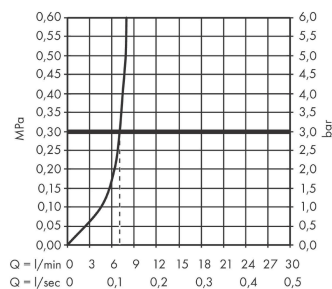

Focus

Single lever bidet mixer with pop-up waste set

Finish: **Chrome** Article Number: **31920000**

Description

product features

- consists of: single lever bidet mixer, waste set
- projection: 126 mm
- spout height: 54 mm
- aerator with ball pivot
- spray type: normal spray
- maximum flow rate at 3 bar: 7,2 l/min
- ceramic cartridge
- temperature limitation adjustable
- suitable for continuous flow water heaters
- material waste set: metal
- connection type: G 3/8 connections
- connection dimension: DN15

Article Details

Price excl. VAT

129,17 £

Technology

Certificates / Sustainability

Product image

Scale drawing

Flowchart

Focus

Single lever bidet mixer with pop-up waste set

Finish: **Chrome** Article Number: **31920000**

Exploded Drawing

Year of production: >04/17

Focus

Single lever bidet mixer with pop-up waste set

Finish: **Chrome** Article Number: **31920000**