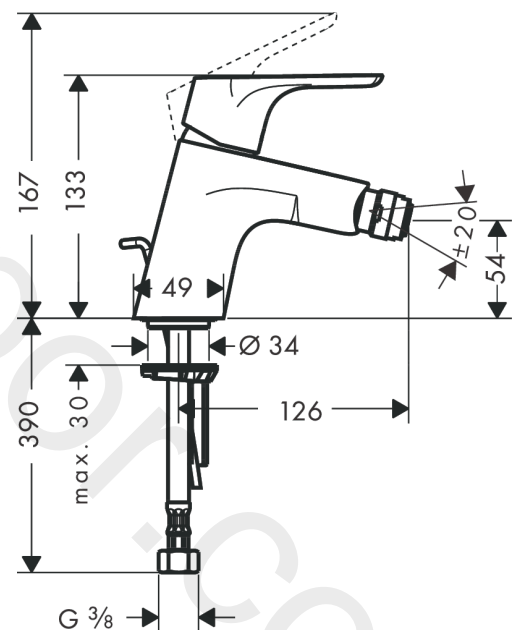

Focus

Single lever bidet mixer with pop-up waste set

Finish: **Chrome** Article Number: **31920000**

Description

product features

- consists of: single lever bidet mixer, waste set
- projection: 126 mm
- spout height: 54 mm
- aerator with ball pivot
- spray type: normal spray
- maximum flow rate at 3 bar: 7,2 l/min
- ceramic cartridge
- temperature limitation adjustable
- suitable for continuous flow water heaters
- material waste set: metal
- connection type: G 3/8 connections
- connection dimension: DN15

Article Details

Price excl. VAT

129,17 £

Technology

Certificates / Sustainability

Product image

Scale drawing

Flowchart

Focus

Single lever bidet mixer with pop-up waste set

Finish: **Chrome** Article Number: **31920000**

Exploded Drawing

Year of production: >04/17

Focus

Single lever bidet mixer with pop-up waste set

Finish: **Chrome** Article Number: **31920000**

Spare part list

Year of production: >04/17

Pos.	Description	Article Number	Price	PU
1	handle	98532000	£ 35,00	1
2	screw cover	96338000	£ 3,30	1
3	flange	97406000	£ 20,50	1
4	nut	97209000	£ 16,10	1
5	O-Ring 30x2	98186000	£ 3,30	1
6	cartridge, assy	92730000	£ 35,00	1
7	locking screw for handle	95140000	£ 6,10	1
8	seal	95008000	£ 9,00	1
9	adapter for cartridge	98750000	£ 13,30	1
10	O-Ring 32x2	98193000	£ 3,30	1
11	O-ring 35x2	92604000	£ 6,10	1
12	ball joint	92036000	£ 25,00	1
13	aerator M24x1 (7 l/min)	13912000	£ 21,00	1
14	fixing set	96016000	£ 35,00	1
15	screw M8 x 68	97736000	£ 6,10	1
16	seal Ø 42	98722000	£ 6,10	1
17	connection hose 450 mm M8x0,75 G3/8	97206000	£ 35,00	1
18	O-ring 6,6x1,6	93019000	£ 3,30	1
19	pull rod	96657000	£ 13,30	1
a	pop up waste	94139000	£ 96,00	1