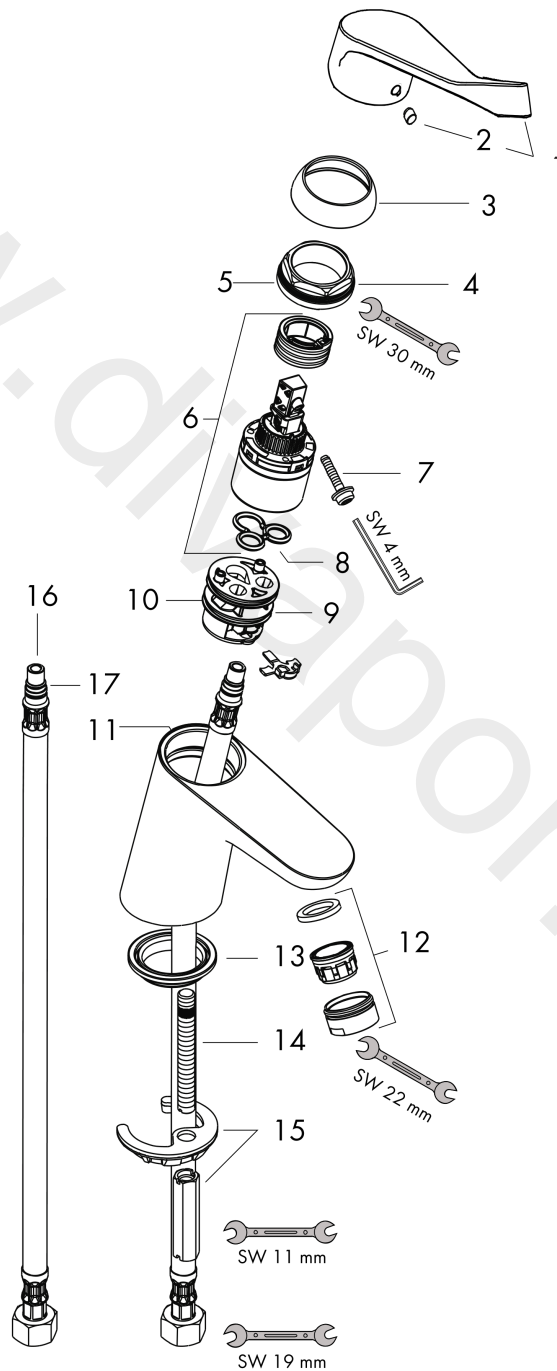

Focus

Single lever basin mixer 100 CoolStart with extra long handle 12,1 cm without waste set

Surfaces: Article Number: **31917000**

Exploded Drawing

Year of production: **10/14 - 03/17**

Focus

Single lever basin mixer 100 CoolStart with extra long handle 12,1 cm without waste set

Surfaces: Article Number: **31917000**

Spare part list

Year of production: **10/14 - 03/17**

Pos.	Description	Article Number	Price	PU
1	handle	92452000	£ 64,00	1
2	screw cover	96338000	£ 3,30	1
3	flange	97406000	£ 20,50	1
4	nut	97209000	£ 16,10	1
5	O-Ring 32x2	98193000	£ 3,30	1
6	cartridge, assy	92730000	£ 35,00	1
7	locking screw for handle	95140000	£ 6,10	1
8	seal	95008000	£ 9,00	1
9	adapter for cartridge	98324000	£ 16,10	1
10	O-Ring 30x2	98186000	£ 3,30	1
11	O-ring 35x2	92604000	£ 6,10	1
12	aerator laminar M24x1 (5 l/min)	95987000	£ 20,50	1
13	seal Ø 42	98722000	£ 6,10	1
14	screw M8 x 68	97736000	£ 6,10	1
15	fixing set	96016000	£ 35,00	1
16	connection hose 450 mm M8x0,75 G3/8	97206000	£ 35,00	1
17	O-ring 7x1,5	98422000	£ 3,30	1