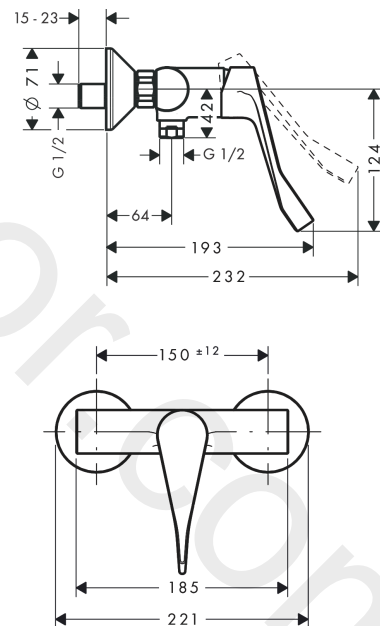

Focus

Single lever shower mixer for exposed installation with extra long handle 12,1 cm

Finish: **Chrome** Article Number: **31916000**

Description

product features

- larger print for greater clarity
- with extra long barrier-free handle
- 1 function
- centre distance: 150 ± 12 mm
- maximum flow rate at 3 bar: 28 l/min
- flow rate of hand shower at 3 bar: 17 l/min
- ceramic cartridge
- temperature limitation adjustable
- non-return valve
- with silencer
- hose connection DN15
- connection dimension: DN15
- connection type: s-shaped connections
- WRAS 2210047
- WRAS 2210047 - Approval letter 2210047

Article Details

Price excl. VAT

159,17 £

Product image

Scale drawing

Focus

Single lever shower mixer for exposed installation with extra long handle 12,1 cm

Finish: **Chrome** Article Number: **31916000**

Flowchart

Focus

Single lever shower mixer for exposed installation with extra long handle 12,1 cm

Finish: **Chrome** Article Number: **31916000**

Exploded Drawing

Year of production: >12/13

Focus

Single lever shower mixer for exposed installation with extra long handle 12,1 cm

Finish: **Chrome** Article Number: **31916000**

Spare part list

Year of production: >12/13

Pos.	Description	Article Number	Price	PU
1	handle	92119000	£ 64,00	1
2	screw cover	96338000	£ 3,30	1
3	flange	97406000	£ 20,50	1
4	nut	97209000	£ 16,10	1
5	O-Ring 32x2	98193000	£ 3,30	1
6	cartridge, assy	92730000	£ 35,00	1
7	locking screw for handle	95140000	£ 6,10	1
8	seal	95008000	£ 9,00	1
9	Hose Connection	96044000	£ 25,00	1
10	O-ring 14x2	98129000	£ 3,30	1
11	set of non return valves DW 15	94074000	£ 16,10	1
12	set of nuts	96157000	£ 35,00	1
13	connecting thread	97220000	£ 16,10	1
14	O-ring 15x2	98163000	£ 3,30	1
15	escutcheon Ø 70 mm	94135000	£ 13,30	1
16	noise reduction	96429000	£ 6,10	1
17	set of S-unions (±12 mm)	94140000	£ 51,00	1
a	set of S-unions (±32 mm)	98592000	£ 43,00	1