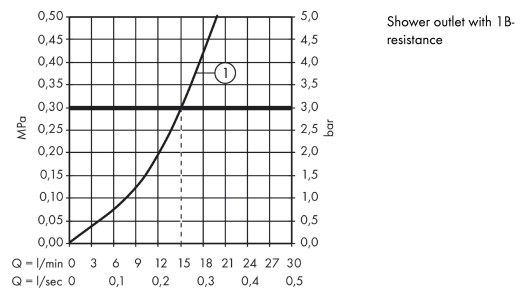

Focus

Single lever shower mixer for exposed installation with extra long handle 12,1 cm

Finish: **Chrome** Article Number: **31916000**

Description

product features

- larger print for greater clarity
- with extra long barrier-free handle
- 1 function
- centre distance: 150 ± 12 mm
- maximum flow rate at 3 bar: 28 l/min
- flow rate of hand shower at 3 bar: 17 l/min
- ceramic cartridge
- temperature limitation adjustable
- non-return valve
- with silencer
- hose connection DN15
- connection dimension: DN15
- connection type: s-shaped connections
- WRAS 2210047
- WRAS 2210047 - Approval letter 2210047

Article Details

Price excl. VAT

159,17 £

Product image

Scale drawing

Focus

Single lever shower mixer for exposed installation with extra long handle 12,1 cm

Finish: **Chrome** Article Number: **31916000**

Flowchart

Focus

Single lever shower mixer for exposed installation with extra long handle 12,1 cm

Finish: **Chrome** Article Number: **31916000**

Exploded Drawing

Year of production: >12/13

Focus

Single lever shower mixer for exposed installation with extra long handle 12,1 cm