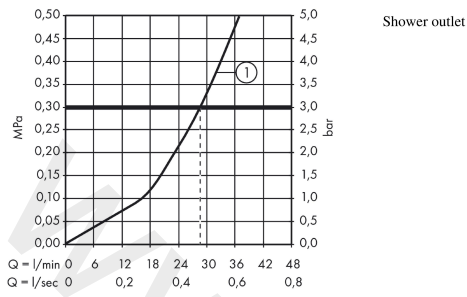

Focus

Single lever shower mixer for exposed installation with extra long handle 12,1 cm

Finish: **Chrome** Article Number: **31916000**

Description

product features

- larger print for greater clarity
- with extra long barrier-free handle
- 1 function
- centre distance: 150 ± 12 mm
- maximum flow rate at 3 bar: 28 l/min
- flow rate of hand shower at 3 bar: 17 l/min
- ceramic cartridge
- temperature limitation adjustable
- non-return valve
- with silencer
- hose connection DN15
- connection dimension: DN15
- connection type: s-shaped connections
- WRAS 2210047
- WRAS 2210047 - Approval letter 2210047

Article Details

Price excl. VAT

159,17 £

Product image

Scale drawing

Focus

Single lever shower mixer for exposed installation with extra long handle 12,1 cm

Finish: **Chrome** Article Number: **31916000**

Flowchart

Focus

Single lever shower mixer for exposed installation with extra long handle 12,1 cm

Finish: **Chrome** Article Number: **31916000**

Exploded Drawing

Year of production: >12/13

Focus

Single lever shower mixer for exposed installation with extra long handle 12,1 cm