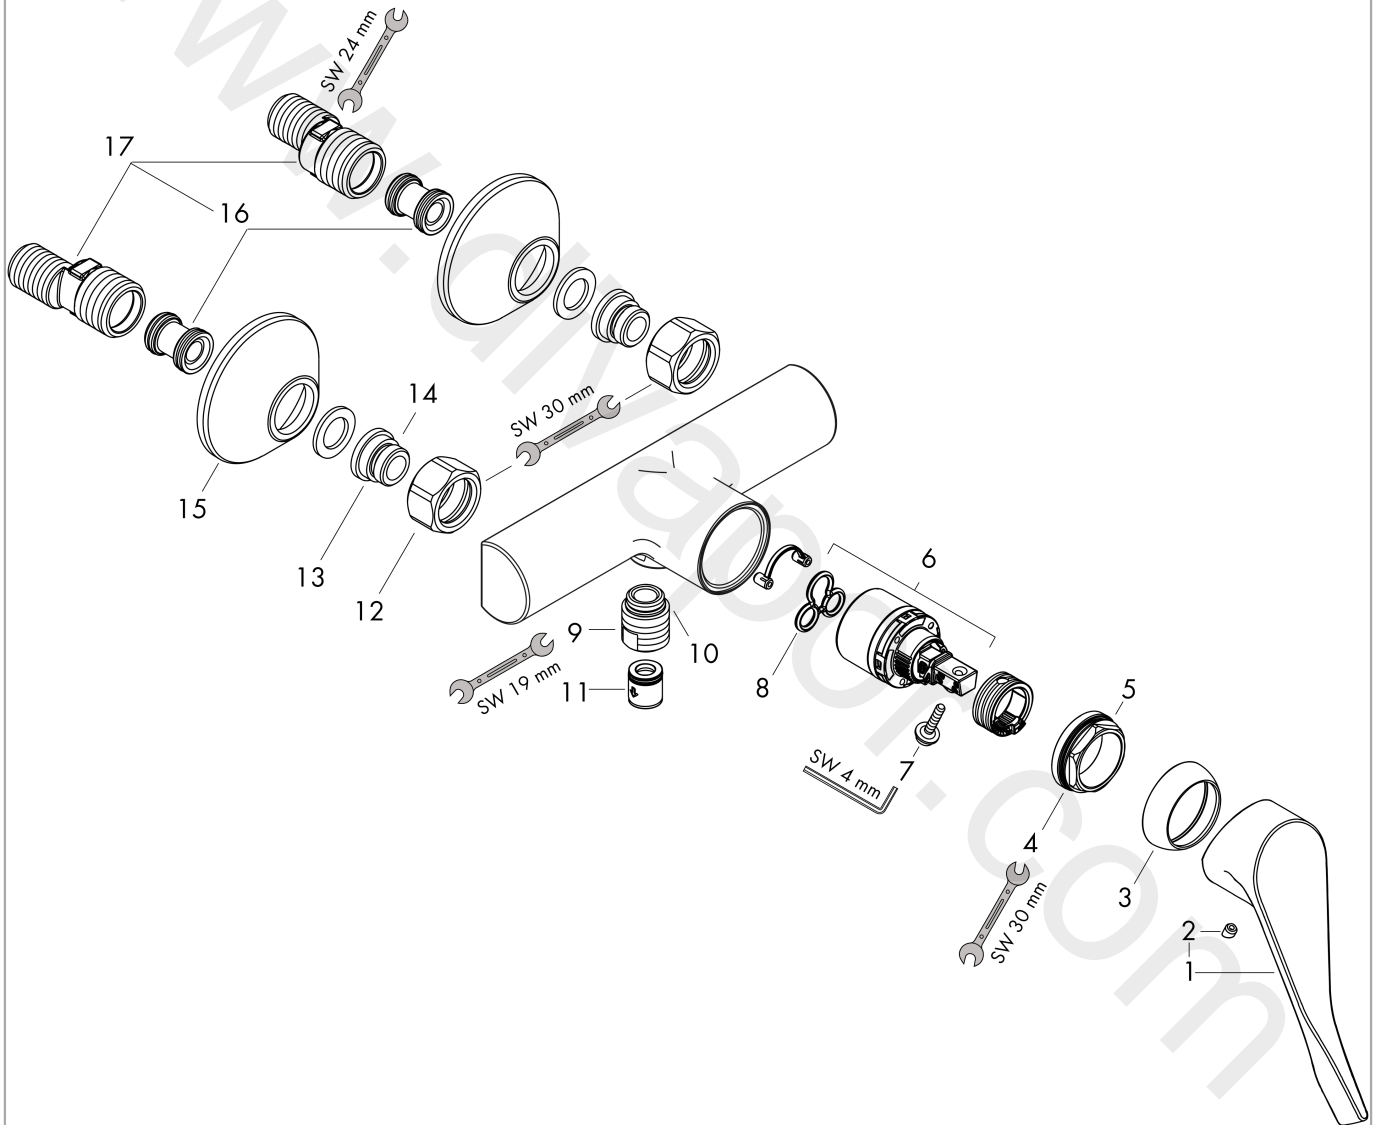

Focus

Single lever shower mixer for exposed installation with extra long handle 12,1 cm

Finish: **Chrome** Article Number: **31916000**

Description

product features

- larger print for greater clarity
- with extra long barrier-free handle
- 1 function
- centre distance: 150 ± 12 mm
- maximum flow rate at 3 bar: 28 l/min
- flow rate of hand shower at 3 bar: 17 l/min
- ceramic cartridge
- temperature limitation adjustable
- non-return valve
- with silencer
- hose connection DN15
- connection dimension: DN15
- connection type: s-shaped connections
- WRAS 2210047
- WRAS 2210047 - Approval letter 2210047

Article Details

Price excl. VAT

159,17 £

Product image

Scale drawing

Focus

Single lever shower mixer for exposed installation with extra long handle 12,1 cm

Finish: **Chrome** Article Number: **31916000**

Flowchart

Focus

Single lever shower mixer for exposed installation with extra long handle 12,1 cm

Finish: **Chrome** Article Number: **31916000**

Exploded Drawing

Year of production: >12/13

Focus

Single lever shower mixer for exposed installation with extra long handle 12,1 cm

Finish: **Chrome** Article Number: **31916000**

Spare part list

Year of production: >12/13

Pos.	Description	Article Number	Price	PU
1	handle	92119000	£ 64,00	1
2	screw cover	96338000	£ 3,30	1
3	flange	97406000	£ 20,50	1
4	nut	97209000	£ 16,10	1
5	O-Ring 32x2	98193000	£ 3,30	1
6	cartridge, assy	92730000	£ 35,00	1
7	locking screw for handle	95140000	£ 6,10	1
8	seal	95008000	£ 9,00	1
9	Hose Connection	96044000	£ 25,00	1
10	O-ring 14x2	98129000	£ 3,30	1
11	set of non return valves DW 15	94074000	£ 16,10	1
12	set of nuts	96157000	£ 35,00	1
13	connecting thread	97220000	£ 16,10	1
14	O-ring 15x2	98163000	£ 3,30	1
15	escutcheon Ø 70 mm	94135000	£ 13,30	1
16	noise reduction	96429000	£ 6,10	1
17	set of S-unions (±12 mm)	94140000	£ 51,00	1
a	set of S-unions (±32 mm)	98592000	£ 43,00	1