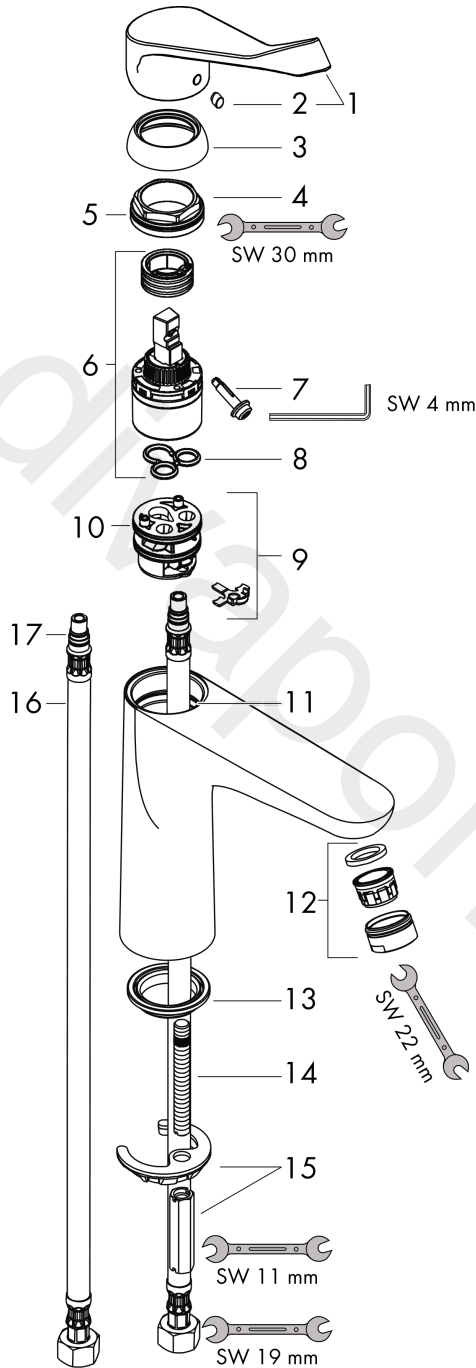

Focus

Single lever basin mixer 100 with extra long handle without waste set

Surfaces: Article Number: **31915000**

Exploded Drawing

Year of production: **10/14 - 03/17**

Focus

Single lever basin mixer 100 with extra long handle without waste set

Surfaces: Article Number: **31915000**

Spare part list

Year of production: **10/14 - 03/17**

Pos.	Description	Article Number	Price	PU
1	handle	92119000	£ 64,00	1
2	screw cover	96338000	£ 3,30	1
3	flange	97406000	£ 20,50	1
4	nut	97209000	£ 16,10	1
5	O-Ring 32x2	98193000	£ 3,30	1
6	cartridge, assy	92730000	£ 35,00	1
7	locking screw for handle	95140000	£ 6,10	1
8	seal	95008000	£ 9,00	1
9	adapter for cartridge	98750000	£ 13,30	1
10	O-Ring 30x2	98186000	£ 3,30	1
11	O-ring 35x2	92604000	£ 6,10	1
12	aerator laminar M24x1 (5 l/min)	95987000	£ 20,50	1
13	seal Ø 42	98722000	£ 6,10	1
14	screw M8 x 68	97736000	£ 6,10	1
15	fixing set	96016000	£ 35,00	1
16	O-ring 7x1,5	98422000	£ 3,30	1
17	connection hose 450 mm M8x0,75 G3/8	97206000	£ 35,00	1