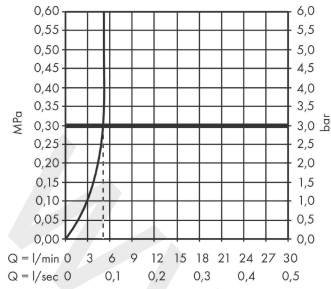

Focus

Single lever basin mixer 70 with extra long handle without waste set

Finish: **Chrome** Article Number: **31914000**

Description

product features

- ComfortZone 70
- projection: 101 mm
- spout height: 53 mm
- larger print for greater clarity
- with extra long barrier-free handle
- spray type: laminar spray
- maximum flow rate at 3 bar: 5 l/min
- ceramic cartridge
- temperature limitation adjustable
- suitable for continuous flow water heaters
- connection type: G 3/8 connections
- connection dimension: DN15
- EU taxonomy: max. 6 l/min - Substantial Contribution (SC) possible
- WRAS_2201035
- WRAS_2201035 - Approval letter 2201035

Article Details

Price excl. VAT

152,50 £

Technology

Product image

Scale drawing

Focus

Single lever basin mixer 70 with extra long handle without waste set

Finish: **Chrome** Article Number: **31914000**

Flowchart

Focus

Single lever basin mixer 70 with extra long handle without waste set

Finish: **Chrome** Article Number: **31914000**

Exploded Drawing

Year of production: >04/17