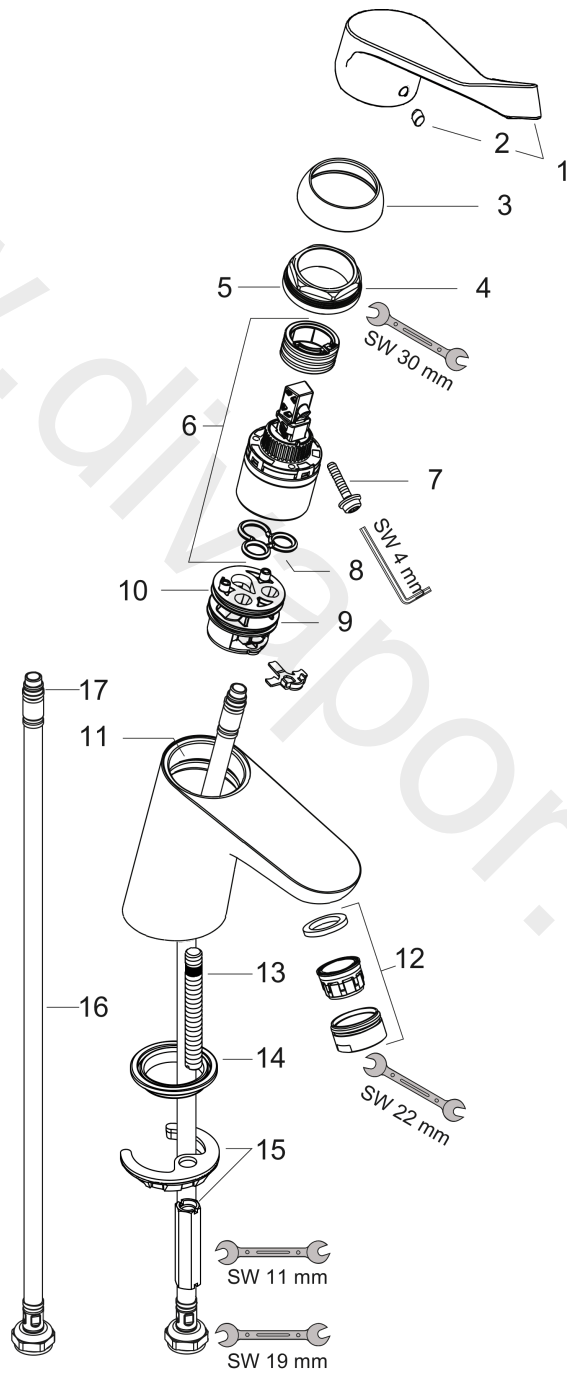

Focus

Single lever basin mixer 70 with extra long handle without waste set

Finish: **Chrome** Article Number: **31914000**

Description

product features

- ComfortZone 70
- projection: 101 mm
- spout height: 53 mm
- larger print for greater clarity
- with extra long barrier-free handle
- spray type: laminar spray
- maximum flow rate at 3 bar: 5 l/min
- ceramic cartridge
- temperature limitation adjustable
- suitable for continuous flow water heaters
- connection type: G 3/8 connections
- connection dimension: DN15
- EU taxonomy: max. 6 l/min - Substantial Contribution (SC) possible
- WRAS_2201035
- WRAS_2201035 - Approval letter 2201035

Article Details

Price excl. VAT

152,50 £

Technology

Product image

Scale drawing

Focus

Single lever basin mixer 70 with extra long handle without waste set

Finish: **Chrome** Article Number: **31914000**

Flowchart

Focus

Single lever basin mixer 70 with extra long handle without waste set

Finish: **Chrome** Article Number: **31914000**

Exploded Drawing

Year of production: >04/17

Focus

Single lever basin mixer 70 with extra long handle without waste set

Finish: **Chrome** Article Number: **31914000**

Spare part list

Year of production: >04/17

Pos.	Description	Article Number	Price	PU
1	handle	92119000	£ 64,00	1
2	screw cover	96338000	£ 3,30	1
3	flange	97406000	£ 20,50	1
4	nut	97209000	£ 16,10	1
5	O-Ring 32x2	98193000	£ 3,30	1
6	cartridge, assy	92730000	£ 35,00	1
7	locking screw for handle	95140000	£ 6,10	1
8	seal	95008000	£ 9,00	1
9	adapter for cartridge	98750000	£ 13,30	1
10	O-Ring 30x2	98186000	£ 3,30	1
11	O-ring 35x2	92604000	£ 6,10	1
12	aerator laminar M24x1 (5 l/min)	95987000	£ 20,50	1
13	screw M8 x 68	97736000	£ 6,10	1
14	seal Ø 42	98722000	£ 6,10	1
15	fixing set	96016000	£ 35,00	1
16	connection hose 450 mm M8x0,75 G3/8	97206000	£ 35,00	1
17	O-ring 6,6x1,6	93019000	£ 3,30	1