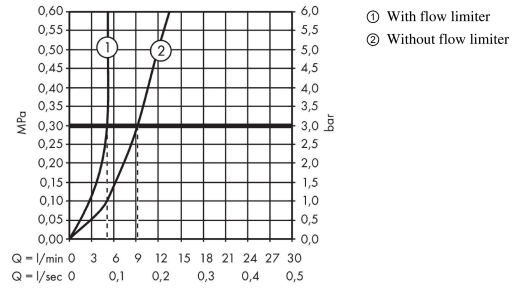

Focus

Single lever basin mixer 70 with extra long handle without waste set

Finish: **Chrome** Article Number: **31914000**

Description

product features

- ComfortZone 70
- projection: 101 mm
- spout height: 53 mm
- larger print for greater clarity
- with extra long barrier-free handle
- spray type: laminar spray
- maximum flow rate at 3 bar: 5 l/min
- ceramic cartridge
- temperature limitation adjustable
- suitable for continuous flow water heaters
- connection type: G 3/8 connections
- connection dimension: DN15
- EU taxonomy: max. 6 l/min - Substantial Contribution (SC) possible
- WRAS_2201035
- WRAS_2201035 - Approval letter 2201035

Article Details

Price excl. VAT

152,50 £

Technology

Product image

Scale drawing

Focus

Single lever basin mixer 70 with extra long handle without waste set

Finish: **Chrome** Article Number: **31914000**

Flowchart

Focus

Single lever basin mixer 70 with extra long handle without waste set

Finish: **Chrome** Article Number: **31914000**

Exploded Drawing

Year of production: >04/17