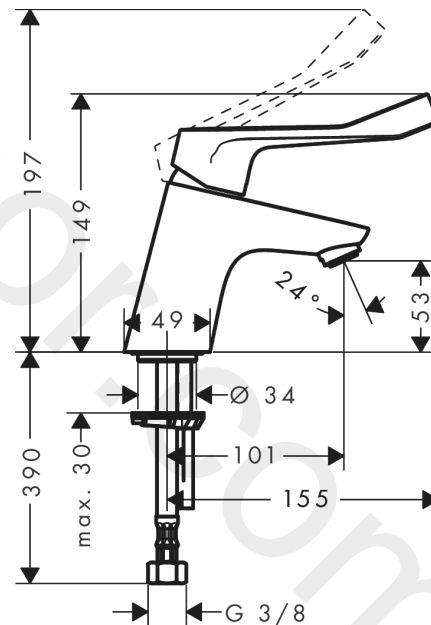

Focus

Single lever basin mixer 70 with extra long handle without waste set

Finish: **Chrome** Article Number: **31914000**

Description

product features

- ComfortZone 70
- projection: 101 mm
- spout height: 53 mm
- larger print for greater clarity
- with extra long barrier-free handle
- spray type: laminar spray
- maximum flow rate at 3 bar: 5 l/min
- ceramic cartridge
- temperature limitation adjustable
- suitable for continuous flow water heaters
- connection type: G 3/8 connections
- connection dimension: DN15
- EU taxonomy: max. 6 l/min - Substantial Contribution (SC) possible
- WRAS_2201035
- WRAS_2201035 - Approval letter 2201035

Article Details

Price excl. VAT

152,50 £

Technology

Product image

Scale drawing

Focus

Single lever basin mixer 70 with extra long handle without waste set

Finish: **Chrome** Article Number: **31914000**

Flowchart

Focus

Single lever basin mixer 70 with extra long handle without waste set

Finish: **Chrome** Article Number: **31914000**

Exploded Drawing

Year of production: >04/17

Focus

Single lever basin mixer 70 with extra long handle without waste set

Finish: **Chrome** Article Number: **31914000**

Spare part list

Year of production: >04/17

Pos.	Description	Article Number	Price	PU
1	handle	92119000	£ 64,00	1
2	screw cover	96338000	£ 3,30	1
3	flange	97406000	£ 20,50	1
4	nut	97209000	£ 16,10	1
5	O-Ring 32x2	98193000	£ 3,30	1
6	cartridge, assy	92730000	£ 35,00	1
7	locking screw for handle	95140000	£ 6,10	1
8	seal	95008000	£ 9,00	1
9	adapter for cartridge	98750000	£ 13,30	1
10	O-Ring 30x2	98186000	£ 3,30	1
11	O-ring 35x2	92604000	£ 6,10	1
12	aerator laminar M24x1 (5 l/min)	95987000	£ 20,50	1
13	screw M8 x 68	97736000	£ 6,10	1
14	seal Ø 42	98722000	£ 6,10	1
15	fixing set	96016000	£ 35,00	1
16	connection hose 450 mm M8x0,75 G3/8	97206000	£ 35,00	1
17	O-ring 6,6x1,6	93019000	£ 3,30	1