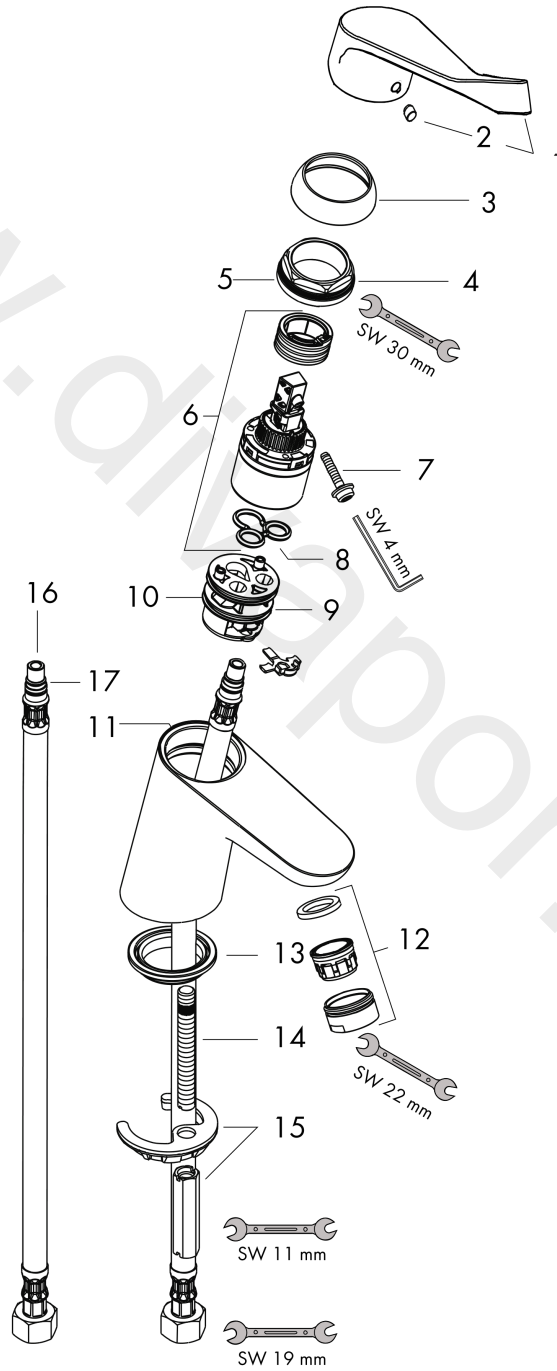

Focus

Single lever basin mixer 70 with extra long handle without waste set

Surfaces: Article Number: **31914000**

Exploded Drawing

Year of production: **10/14 - 03/17**

Focus

Single lever basin mixer 70 with extra long handle without waste set

Surfaces: Article Number: **31914000**

Spare part list

Year of production: **10/14 - 03/17**

Pos.	Description	Article Number	Price	PU
1	handle	92119000	£ 64,00	1
2	screw cover	96338000	£ 3,30	1
3	flange	97406000	£ 20,50	1
4	nut	97209000	£ 16,10	1
5	O-Ring 32x2	98193000	£ 3,30	1
6	cartridge, assy	92730000	£ 35,00	1
7	locking screw for handle	95140000	£ 6,10	1
8	seal	95008000	£ 9,00	1
9	adapter for cartridge	98750000	£ 13,30	1
10	O-Ring 30x2	98186000	£ 3,30	1
11	O-ring 35x2	92604000	£ 6,10	1
12	aerator laminar M24x1 (5 l/min)	95987000	£ 20,50	1
13	seal Ø 42	98722000	£ 6,10	1
14	screw M8 x 68	97736000	£ 6,10	1
15	fixing set	96016000	£ 35,00	1
16	connection hose 450 mm M8x0,75 G3/8	97206000	£ 35,00	1
17	O-ring 7x1,5	98422000	£ 3,30	1