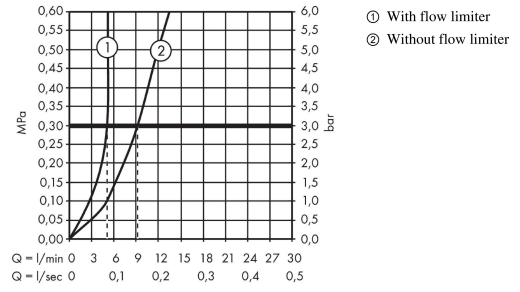

#### Scale drawing

**Focus**

**Single lever basin mixer 100 with extra long handle 12,1 cm and pop-up waste set**

Finish: **Chrome** Article Number: **31911000**

**Flowchart**

- ① With flow limiter
- ② Without flow limiter