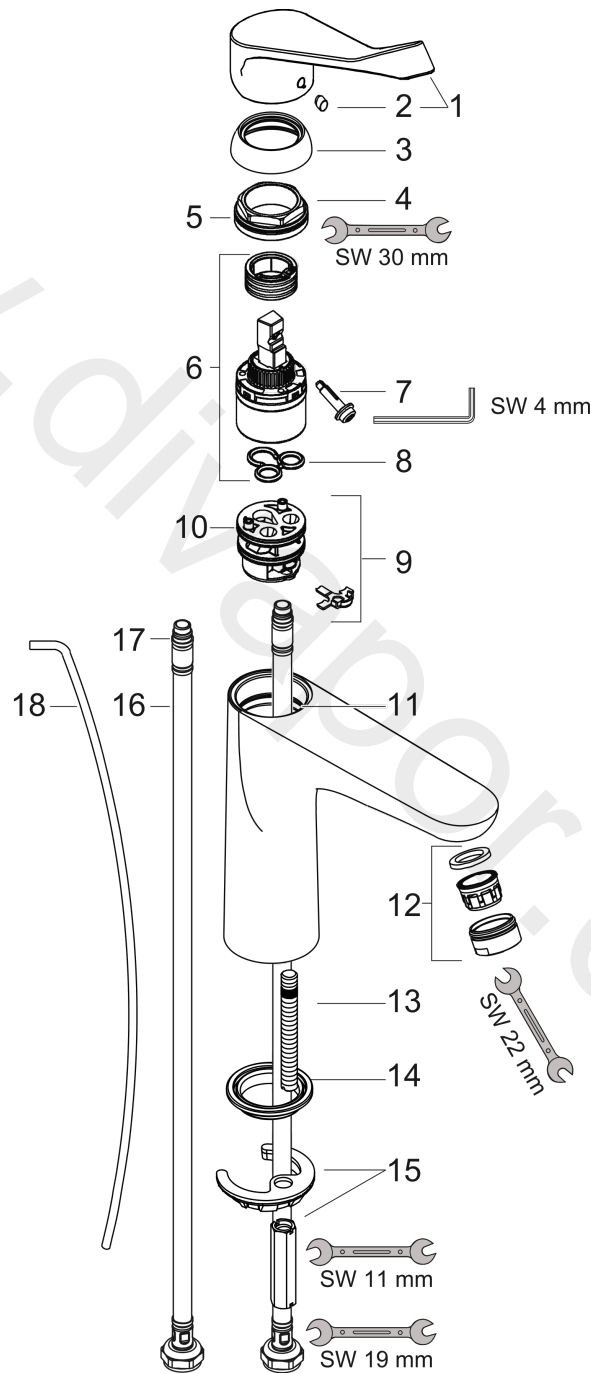

#### Scale drawing

**Focus**

**Single lever basin mixer 100 with extra long handle 12,1 cm and pop-up waste set**

Finish: **Chrome** Article Number: **31911000**

**Flowchart**

- ① With flow limiter
- ② Without flow limiter

Focus

Single lever basin mixer 100 with extra long handle 12,1 cm and pop-up waste set

Finish: **Chrome** Article Number: **31911000**

Exploded Drawing

Year of production: >04/17

## Focus

Single lever basin mixer 100 with extra long handle 12,1 cm and pop-up waste set

Finish: **Chrome** Article Number: **31911000**

## Spare part list

Year of production: >04/17

Pos.	Description	Article Number	Price	PU
1	handle	92119000	£ 64,00	1
2	screw cover	96338000	£ 3,30	1
3	flange	97406000	£ 20,50	1
4	nut	97209000	£ 16,10	1
5	O-Ring 32x2	98193000	£ 3,30	1
6	cartridge, assy	92730000	£ 35,00	1
7	locking screw for handle	95140000	£ 6,10	1
8	seal	95008000	£ 9,00	1
9	adapter for cartridge	98750000	£ 13,30	1
10	O-Ring 30x2	98186000	£ 3,30	1
11	O-ring 35x2	92604000	£ 6,10	1
12	aerator laminar M24x1 (5 l/min)	95987000	£ 20,50	1
13	screw M8 x 68	97736000	£ 6,10	1
14	seal Ø 42	98722000	£ 6,10	1
15	fixing set	96016000	£ 35,00	1
16	connection hose 450 mm M8x0,75 G3/8	97206000	£ 35,00	1
17	O-ring 6,6x1,6	93019000	£ 3,30	1
18	pull rod	96657000	£ 13,30	1
a	pop up waste	94139000	£ 96,00	1