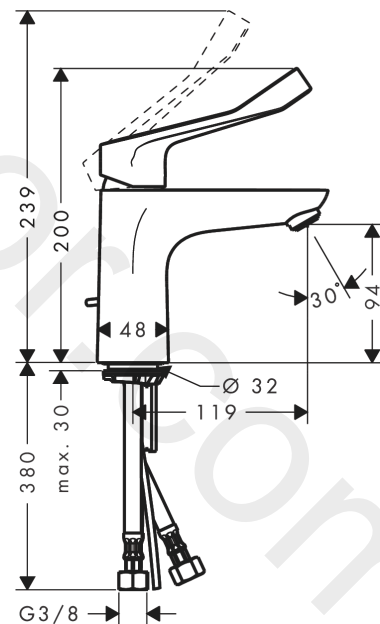

##### product features

- consists of: single lever basin mixer, waste set
- ComfortZone 100
- projection: 119 mm
- spout height: 94 mm
- larger print for greater clarity
- with extra long barrier-free handle
- spray type: laminar spray
- maximum flow rate at 3 bar: 5 l/min
- ceramic cartridge
- temperature limitation adjustable
- suitable for continuous flow water heaters
- pop-up waste set G 1¼
- material waste set: metal
- connection type: G ¾ connections
- connection dimension: DN15
- EU taxonomy: max. 6 l/min - Substantial Contribution (SC) possible

#### Scale drawing

**Focus**

**Single lever basin mixer 100 with extra long handle 12,1 cm and pop-up waste set**

Finish: **Chrome** Article Number: **31911000**

**Flowchart**

- ① With flow limiter
- ② Without flow limiter

Focus

Single lever basin mixer 100 with extra long handle 12,1 cm and pop-up waste set

Finish: **Chrome** Article Number: **31911000**

Exploded Drawing

Year of production: >04/17

## Spare part list

Year of production: >04/17

Pos.	Description	Article Number	Price	PU
1	handle	92119000	£ 64,00	1
2	screw cover	96338000	£ 3,30	1
3	flange	97406000	£ 20,50	1
4	nut	97209000	£ 16,10	1
5	O-Ring 32x2	98193000	£ 3,30	1
6	cartridge, assy	92730000	£ 35,00	1
7	locking screw for handle	95140000	£ 6,10	1
8	seal	95008000	£ 9,00	1
9	adapter for cartridge	98750000	£ 13,30	1
10	O-Ring 30x2	98186000	£ 3,30	1
11	O-ring 35x2	92604000	£ 6,10	1
12	aerator laminar M24x1 (5 l/min)	95987000	£ 20,50	1
13	screw M8 x 68	97736000	£ 6,10	1
14	seal Ø 42	98722000	£ 6,10	1
15	fixing set	96016000	£ 35,00	1
16	connection hose 450 mm M8x0,75 G3/8	97206000	£ 35,00	1
17	O-ring 6,6x1,6	93019000	£ 3,30	1
18	pull rod	96657000	£ 13,30	1
a	pop up waste	94139000	£ 96,00	1