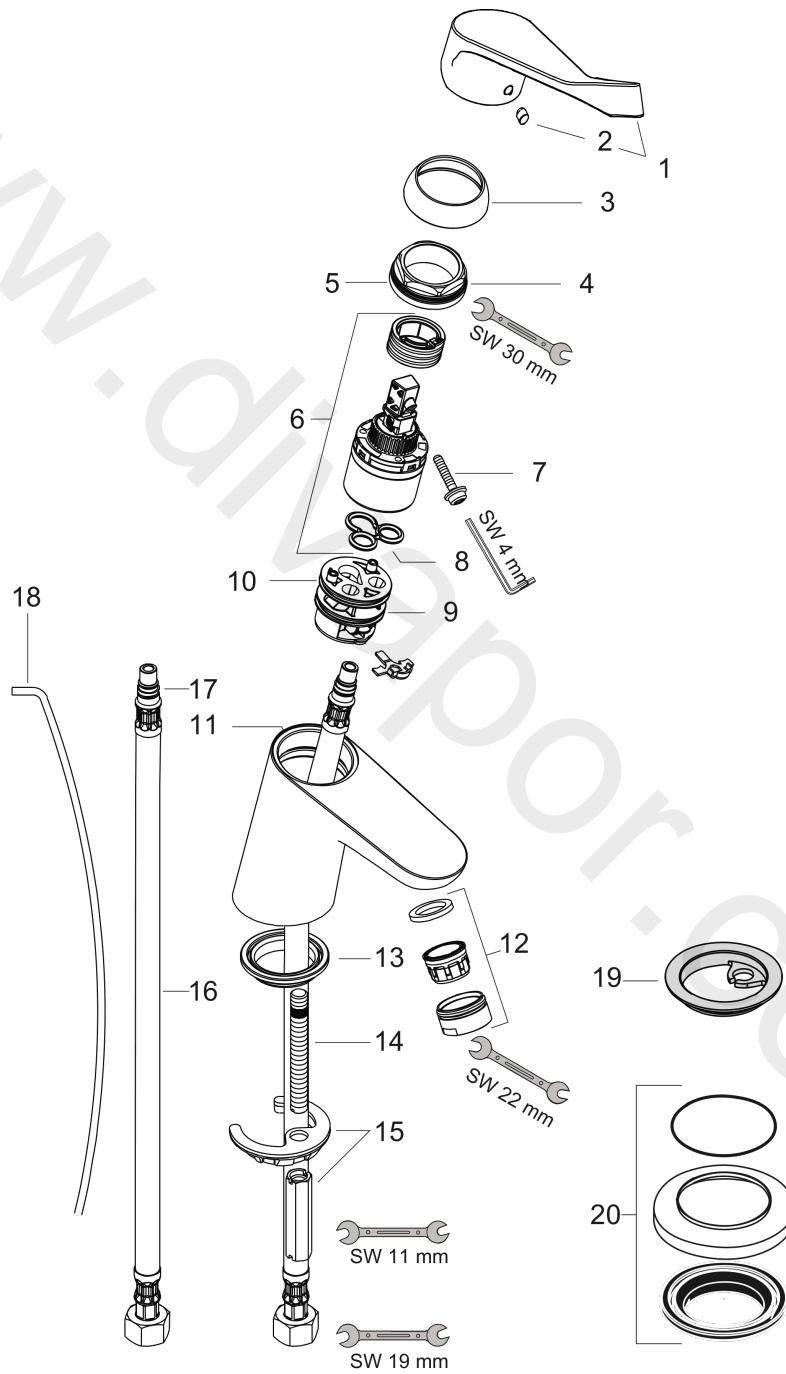

Focus

Single lever basin mixer 70 with extra long handle 12,1 cm and pop-up waste set

Surfaces: Article Number: **31910000**

Exploded Drawing

Year of production: **09/13 - 03/17**

Focus

Single lever basin mixer 70 with extra long handle 12,1 cm and pop-up waste set

Surfaces: Article Number: **31910000**

Spare part list

Year of production: 09/13 - 03/17

Pos.	Description	Article Number	Price	PU
1	handle	92119000	£ 64,00	1
2	screw cover	96338000	£ 3,30	1
3	flange	97406000	£ 20,50	1
4	nut	97209000	£ 16,10	1
5	O-Ring 32x2	98193000	£ 3,30	1
6	cartridge, assy	92730000	£ 35,00	1
7	locking screw for handle	95140000	£ 6,10	1
8	seal	95008000	£ 9,00	1
9	adapter for cartridge	98750000	£ 13,30	1
10	O-Ring 30x2	98186000	£ 3,30	1
11	O-ring 35x2	92604000	£ 6,10	1
12	aerator laminar M24x1 (5 l/min)	95987000	£ 20,50	1
13	seal Ø 42	98722000	£ 6,10	1
14	screw M8 x 68	97736000	£ 6,10	1
15	fixing set	96016000	£ 35,00	1
16	connection hose 450 mm M8x0,75 G3/8	97206000	£ 35,00	1
17	O-ring 7x1,5	98422000	£ 3,30	1
18	pull rod	96657000	£ 13,30	1
19	seal Ø 45	98996000	£ 9,00	1
20	compensation escutcheon	32799000	£ 40,00	1
a	pop up waste	94139000	£ 96,00	1