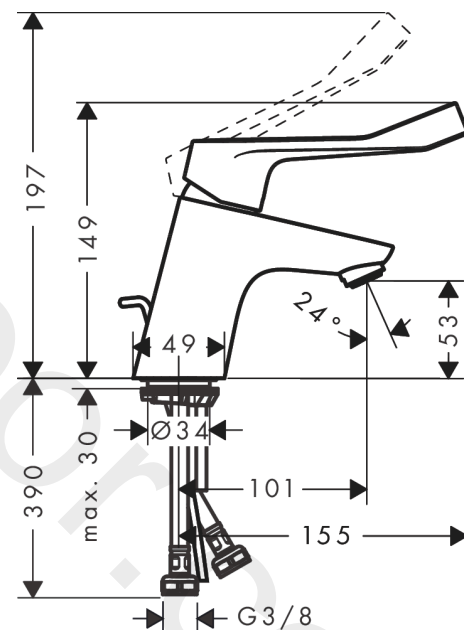

Focus

Single lever basin mixer 70 with extra long handle without waste set Finland

Finish: **Chrome** Article Number: **31908000**

Description

product features

- ComfortZone 70
- spout height: 53 mm
- larger print for greater clarity
- with extra long barrier-free handle
- spray type: laminar spray
- maximum flow rate at 3 bar: 5 l/min
- ceramic cartridge
- temperature limitation adjustable
- suitable for continuous flow water heaters
- connection type: G 3/8 connections
- connection dimension: DN15

Technology

Certificates / Sustainability

Product image

Scale drawing

Flowchart

Focus

Single lever basin mixer 70 with extra long handle without waste set Finland

Finish: **Chrome** Article Number: **31908000**

Exploded Drawing

Year of production: >01/21

Focus

Single lever basin mixer 70 with extra long handle without waste set Finland

Finish: **Chrome** Article Number: **31908000**

Spare part list

Year of production: >01/21

Pos.	Description	Article Number	Price	PU
1	handle	92119000	£ 64,00	1
2	screw cover	96338000	£ 3,30	1
3	flange	97406000	£ 20,50	1
4	nut	97209000	£ 16,10	1
5	O-Ring 32x2	98193000	£ 3,30	1
6	cartridge, assy	92730000	£ 35,00	1
7	locking screw for handle	95140000	£ 6,10	1
8	seal	95008000	£ 9,00	1
9	adapter for cartridge	98750000	£ 13,30	1
10	O-Ring 30x2	98186000	£ 3,30	1
11	O-ring 35x2	92604000	£ 6,10	1
12	aerator laminar M24x1 (5 l/min)	95987000	£ 20,50	1
13	screw M8 x 68	97736000	£ 6,10	1
14	seal Ø 42	98722000	£ 6,10	1
15	fixing set	96016000	£ 35,00	1
16	connection hose 450 mm M8x0,75 G3/8	97206000	£ 35,00	1
17	O-ring 7x1,5	98422000	£ 3,30	1