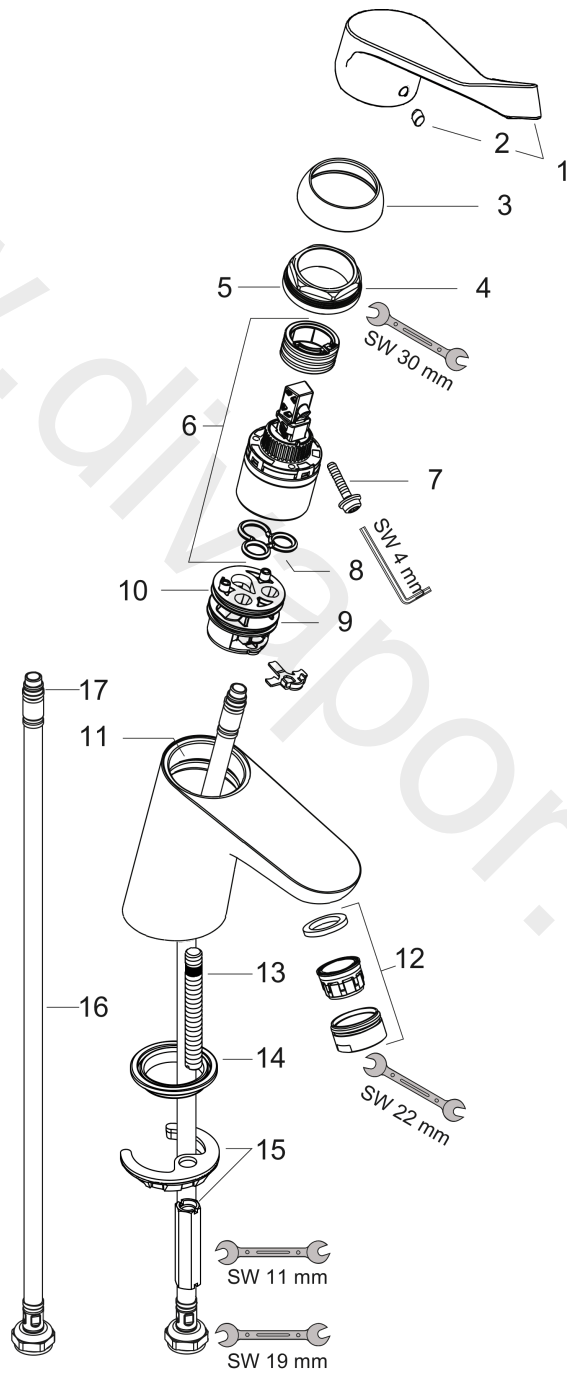

Focus

Single lever basin mixer 70 with extra long handle without waste set Finland

Finish: **Chrome** Article Number: **31908000**

Description

product features

- ComfortZone 70
- spout height: 53 mm
- larger print for greater clarity
- with extra long barrier-free handle
- spray type: laminar spray
- maximum flow rate at 3 bar: 5 l/min
- ceramic cartridge
- temperature limitation adjustable
- suitable for continuous flow water heaters
- connection type: G 3/8 connections
- connection dimension: DN15

Technology

Certificates / Sustainability

Product image

Scale drawing

Flowchart

Focus

Single lever basin mixer 70 with extra long handle without waste set Finland

Finish: **Chrome** Article Number: **31908000**

Exploded Drawing

Year of production: >01/21

Focus

Single lever basin mixer 70 with extra long handle without waste set Finland

Finish: **Chrome** Article Number: **31908000**

Spare part list

Year of production: >01/21

Pos.	Description	Article Number	Price	PU
1	handle	92119000	£ 64,00	1
2	screw cover	96338000	£ 3,30	1
3	flange	97406000	£ 20,50	1
4	nut	97209000	£ 16,10	1
5	O-Ring 32x2	98193000	£ 3,30	1
6	cartridge, assy	92730000	£ 35,00	1
7	locking screw for handle	95140000	£ 6,10	1
8	seal	95008000	£ 9,00	1
9	adapter for cartridge	98750000	£ 13,30	1
10	O-Ring 30x2	98186000	£ 3,30	1
11	O-ring 35x2	92604000	£ 6,10	1
12	aerator laminar M24x1 (5 l/min)	95987000	£ 20,50	1
13	screw M8 x 68	97736000	£ 6,10	1
14	seal Ø 42	98722000	£ 6,10	1
15	fixing set	96016000	£ 35,00	1
16	connection hose 450 mm M8x0,75 G3/8	97206000	£ 35,00	1
17	O-ring 7x1,5	98422000	£ 3,30	1