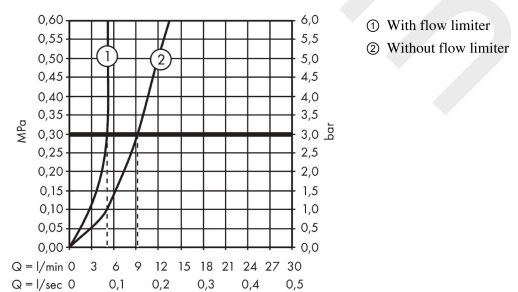

Focus

Single lever basin mixer 70 with extra long handle without waste set Finland

Finish: **Chrome** Article Number: **31908000**

Description

product features

- ComfortZone 70
- spout height: 53 mm
- larger print for greater clarity
- with extra long barrier-free handle
- spray type: laminar spray
- maximum flow rate at 3 bar: 5 l/min
- ceramic cartridge
- temperature limitation adjustable
- suitable for continuous flow water heaters
- connection type: G 3/8 connections
- connection dimension: DN15

Technology

Certificates / Sustainability

Product image

Scale drawing

Flowchart

Focus

Single lever basin mixer 70 with extra long handle without waste set Finland

Finish: **Chrome** Article Number: **31908000**