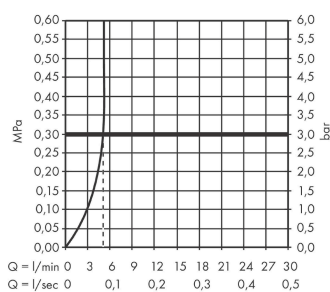

Focus

Single lever basin mixer 70 with extra long handle without waste set Finland

Finish: **Chrome** Article Number: **31908000**

Description

product features

- ComfortZone 70
- spout height: 53 mm
- larger print for greater clarity
- with extra long barrier-free handle
- spray type: laminar spray
- maximum flow rate at 3 bar: 5 l/min
- ceramic cartridge
- temperature limitation adjustable
- suitable for continuous flow water heaters
- connection type: G 3/8 connections
- connection dimension: DN15

Technology

Certificates / Sustainability

Product image

Scale drawing

Flowchart

Focus

Single lever basin mixer 70 with extra long handle without waste set Finland

Finish: **Chrome** Article Number: **31908000**

Exploded Drawing

Year of production: >01/21

Focus

Single lever basin mixer 70 with extra long handle without waste set Finland

Finish: **Chrome** Article Number: **31908000**

Spare part list

Year of production: >01/21