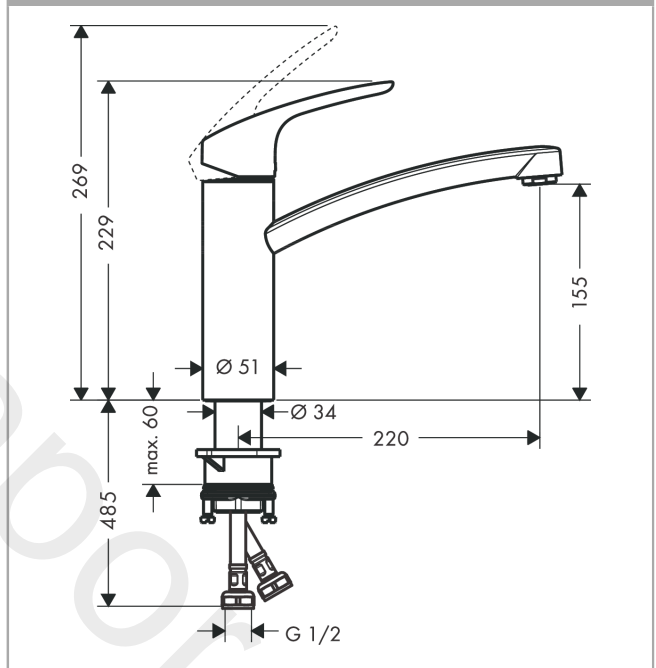

Focus M41

Single lever kitchen mixer 160, 3 ticks, 1jet

Finish: **Chrome** Article Number: **31868009**

Description

product features

- swivel range 360°
- connection dimension: DN15
- maximum flow rate at 3 bar: 3,8 l/min
- ceramic cartridge
- connection type: G 1/2 connections
- temperature limitation adjustable
- not suitable for continuous flow water heaters

Technology

Product image

Scale drawing

Flowchart

Focus M41
Single lever kitchen mixer 160, 3 ticks, 1jet
 Finish: **Chrome** Article Number: **31868009**

Exploded Drawing

Year of production: >04/20

Focus M41

Single lever kitchen mixer 160, 3 ticks, 1jet

Finish: **Chrome** Article Number: **31868009**

Spare part list

Year of production: >04/20

Pos.	Description	Article Number	Price	PU
1	handle	95543000	£ 35,00	1
2	screw cover	96338000	£ 3,30	1
3	flange	97995000	£ 20,50	1
4	nut	97996000	£ 35,00	1
5	O-ring 41x2	98212000	£ 3,30	1
6	cartridge, assy	95646000	£ 96,00	1
7	locking screw for handle	95140000	£ 6,10	1
8	seal	95008000	£ 9,00	1
9	spout cpl.	98349000	£ 110,00	1
10	aerator M24x1 (15 l/min)	13913000	£ 14,00	1
11	adapter for cartridge	98750000	£ 13,30	1
12	O-Ring 30x2	98186000	£ 3,30	1
13	sealing set	98702000	£ 9,00	1
14	O-Ring 36x2,5	98190000	£ 3,30	1
15	support	97523000	£ 6,10	1
16	fixing set (Ø 34)	95049000	£ 16,10	1
17	lever collar	97548000	£ 3,30	1
18	connection hose 600 mm M8x0,75 G1/2	92482000	£ 43,00	1
19	O-ring 7x1,5	98422000	£ 3,30	1