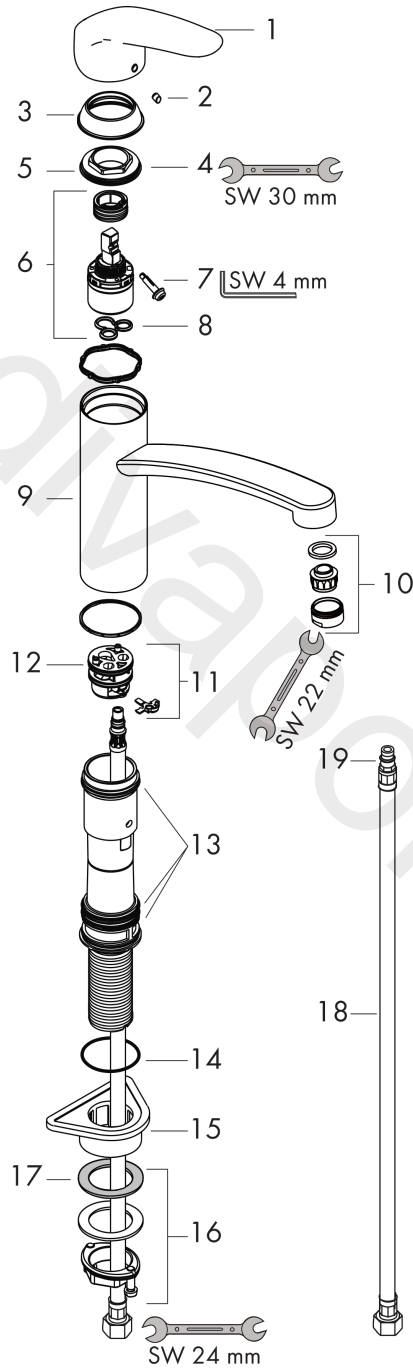

Focus M41

Single lever kitchen mixer 160, 3 ticks, 1jet

Finish: **Chrome** Article Number: **31868009**

Description

product features

- swivel range 360°
- connection dimension: DN15
- maximum flow rate at 3 bar: 3,8 l/min
- ceramic cartridge
- connection type: G 1/2 connections
- temperature limitation adjustable
- not suitable for continuous flow water heaters

Technology

Product image

Scale drawing

Flowchart

Focus M41
Single lever kitchen mixer 160, 3 ticks, 1jet
 Finish: **Chrome** Article Number: **31868009**

Exploded Drawing

Year of production: >04/20

Focus M41

Single lever kitchen mixer 160, 3 ticks, 1jet

Finish: **Chrome** Article Number: **31868009**

Spare part list

Year of production: >04/20

Pos.	Description	Article Number	Price	PU
1	handle	95543000	£ 35,00	1
2	screw cover	96338000	£ 3,30	1
3	flange	97995000	£ 20,50	1
4	nut	97996000	£ 35,00	1
5	O-ring 41x2	98212000	£ 3,30	1
6	cartridge, assy	95646000	£ 96,00	1
7	locking screw for handle	95140000	£ 6,10	1
8	seal	95008000	£ 9,00	1
9	spout cpl.	98349000	£ 110,00	1
10	aerator M24x1 (15 l/min)	13913000	£ 14,00	1
11	adapter for cartridge	98750000	£ 13,30	1
12	O-Ring 30x2	98186000	£ 3,30	1
13	sealing set	98702000	£ 9,00	1
14	O-Ring 36x2,5	98190000	£ 3,30	1
15	support	97523000	£ 6,10	1
16	fixing set (Ø 34)	95049000	£ 16,10	1
17	lever collar	97548000	£ 3,30	1
18	connection hose 600 mm M8x0,75 G1/2	92482000	£ 43,00	1
19	O-ring 7x1,5	98422000	£ 3,30	1