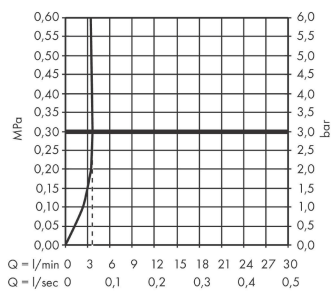

Focus M41

Single lever kitchen mixer 160, 3 ticks, 1jet

Finish: **Chrome** Article Number: **31868009**

Description

product features

- swivel range 360°
- connection dimension: DN15
- maximum flow rate at 3 bar: 3,8 l/min
- ceramic cartridge
- connection type: G 1/2 connections
- temperature limitation adjustable
- not suitable for continuous flow water heaters

Technology

Product image

Scale drawing

Flowchart

Focus M41
Single lever kitchen mixer 160, 3 ticks, 1jet
 Finish: **Chrome** Article Number: **31868009**

Exploded Drawing

Year of production: >04/20

Focus M41